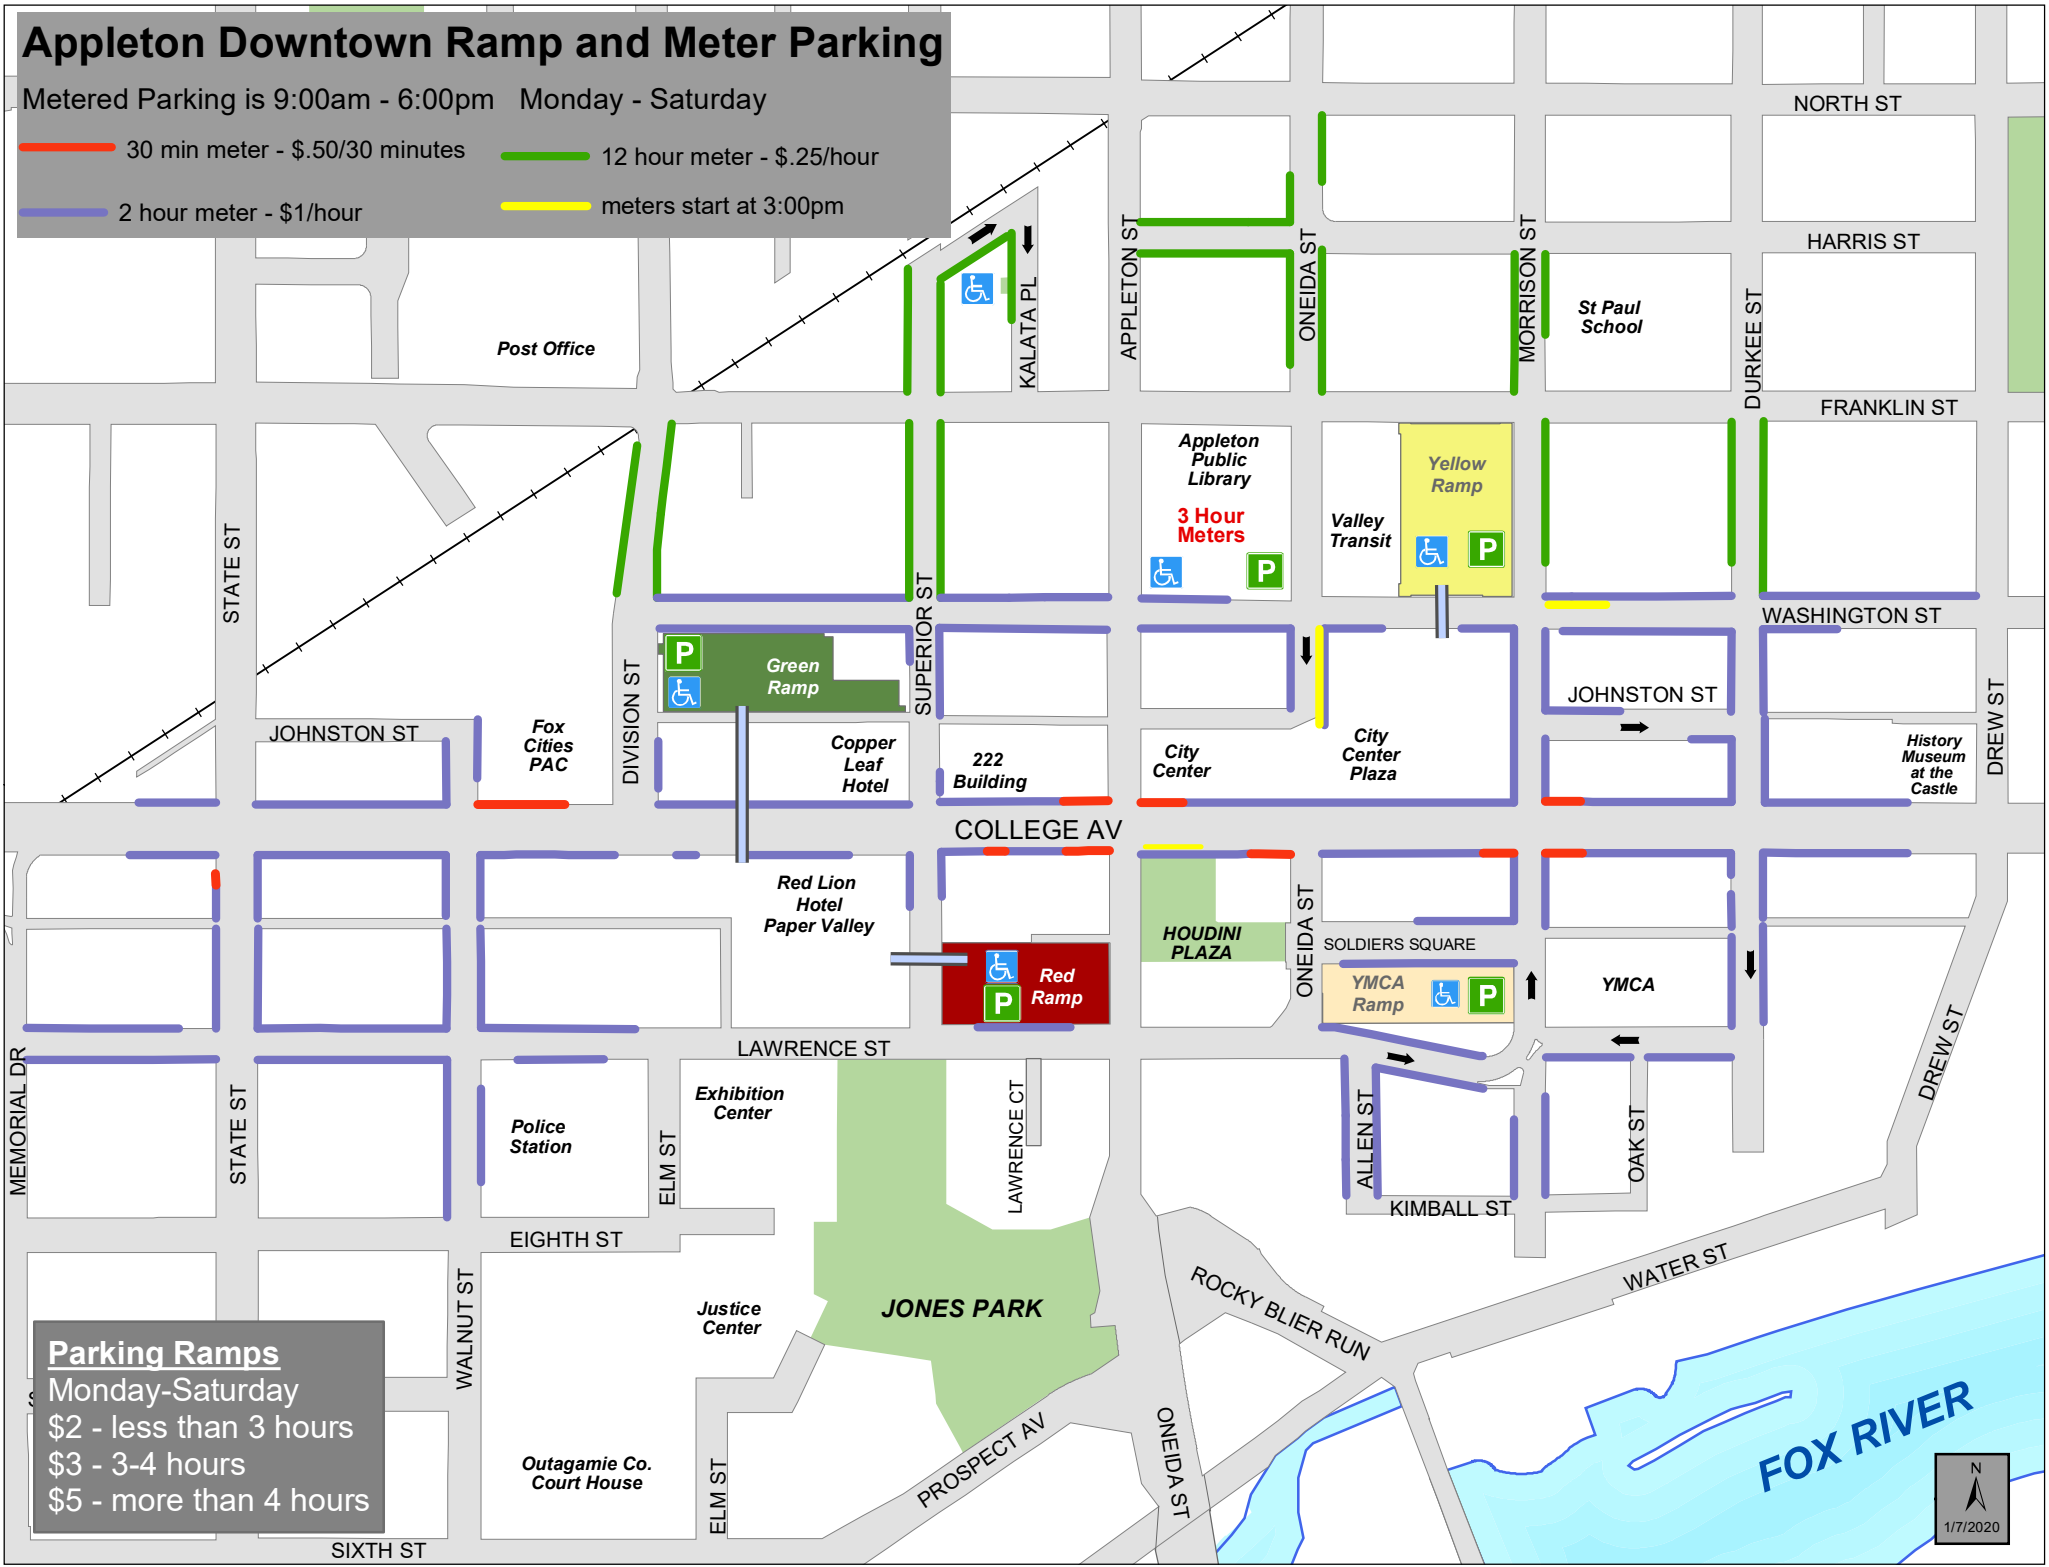

Appleton Downtown Ramp and Meter Parking

Metered Parking is 9:00am - 6:00pm Monday - Saturday

- 30 min meter - \$.50/30 minutes
- 12 hour meter - \$.25/hour
- 2 hour meter - \$1/hour
- meters start at 3:00pm

Parking Ramps
 Monday-Saturday
 \$2 - less than 3 hours
 \$3 - 3-4 hours
 \$5 - more than 4 hours