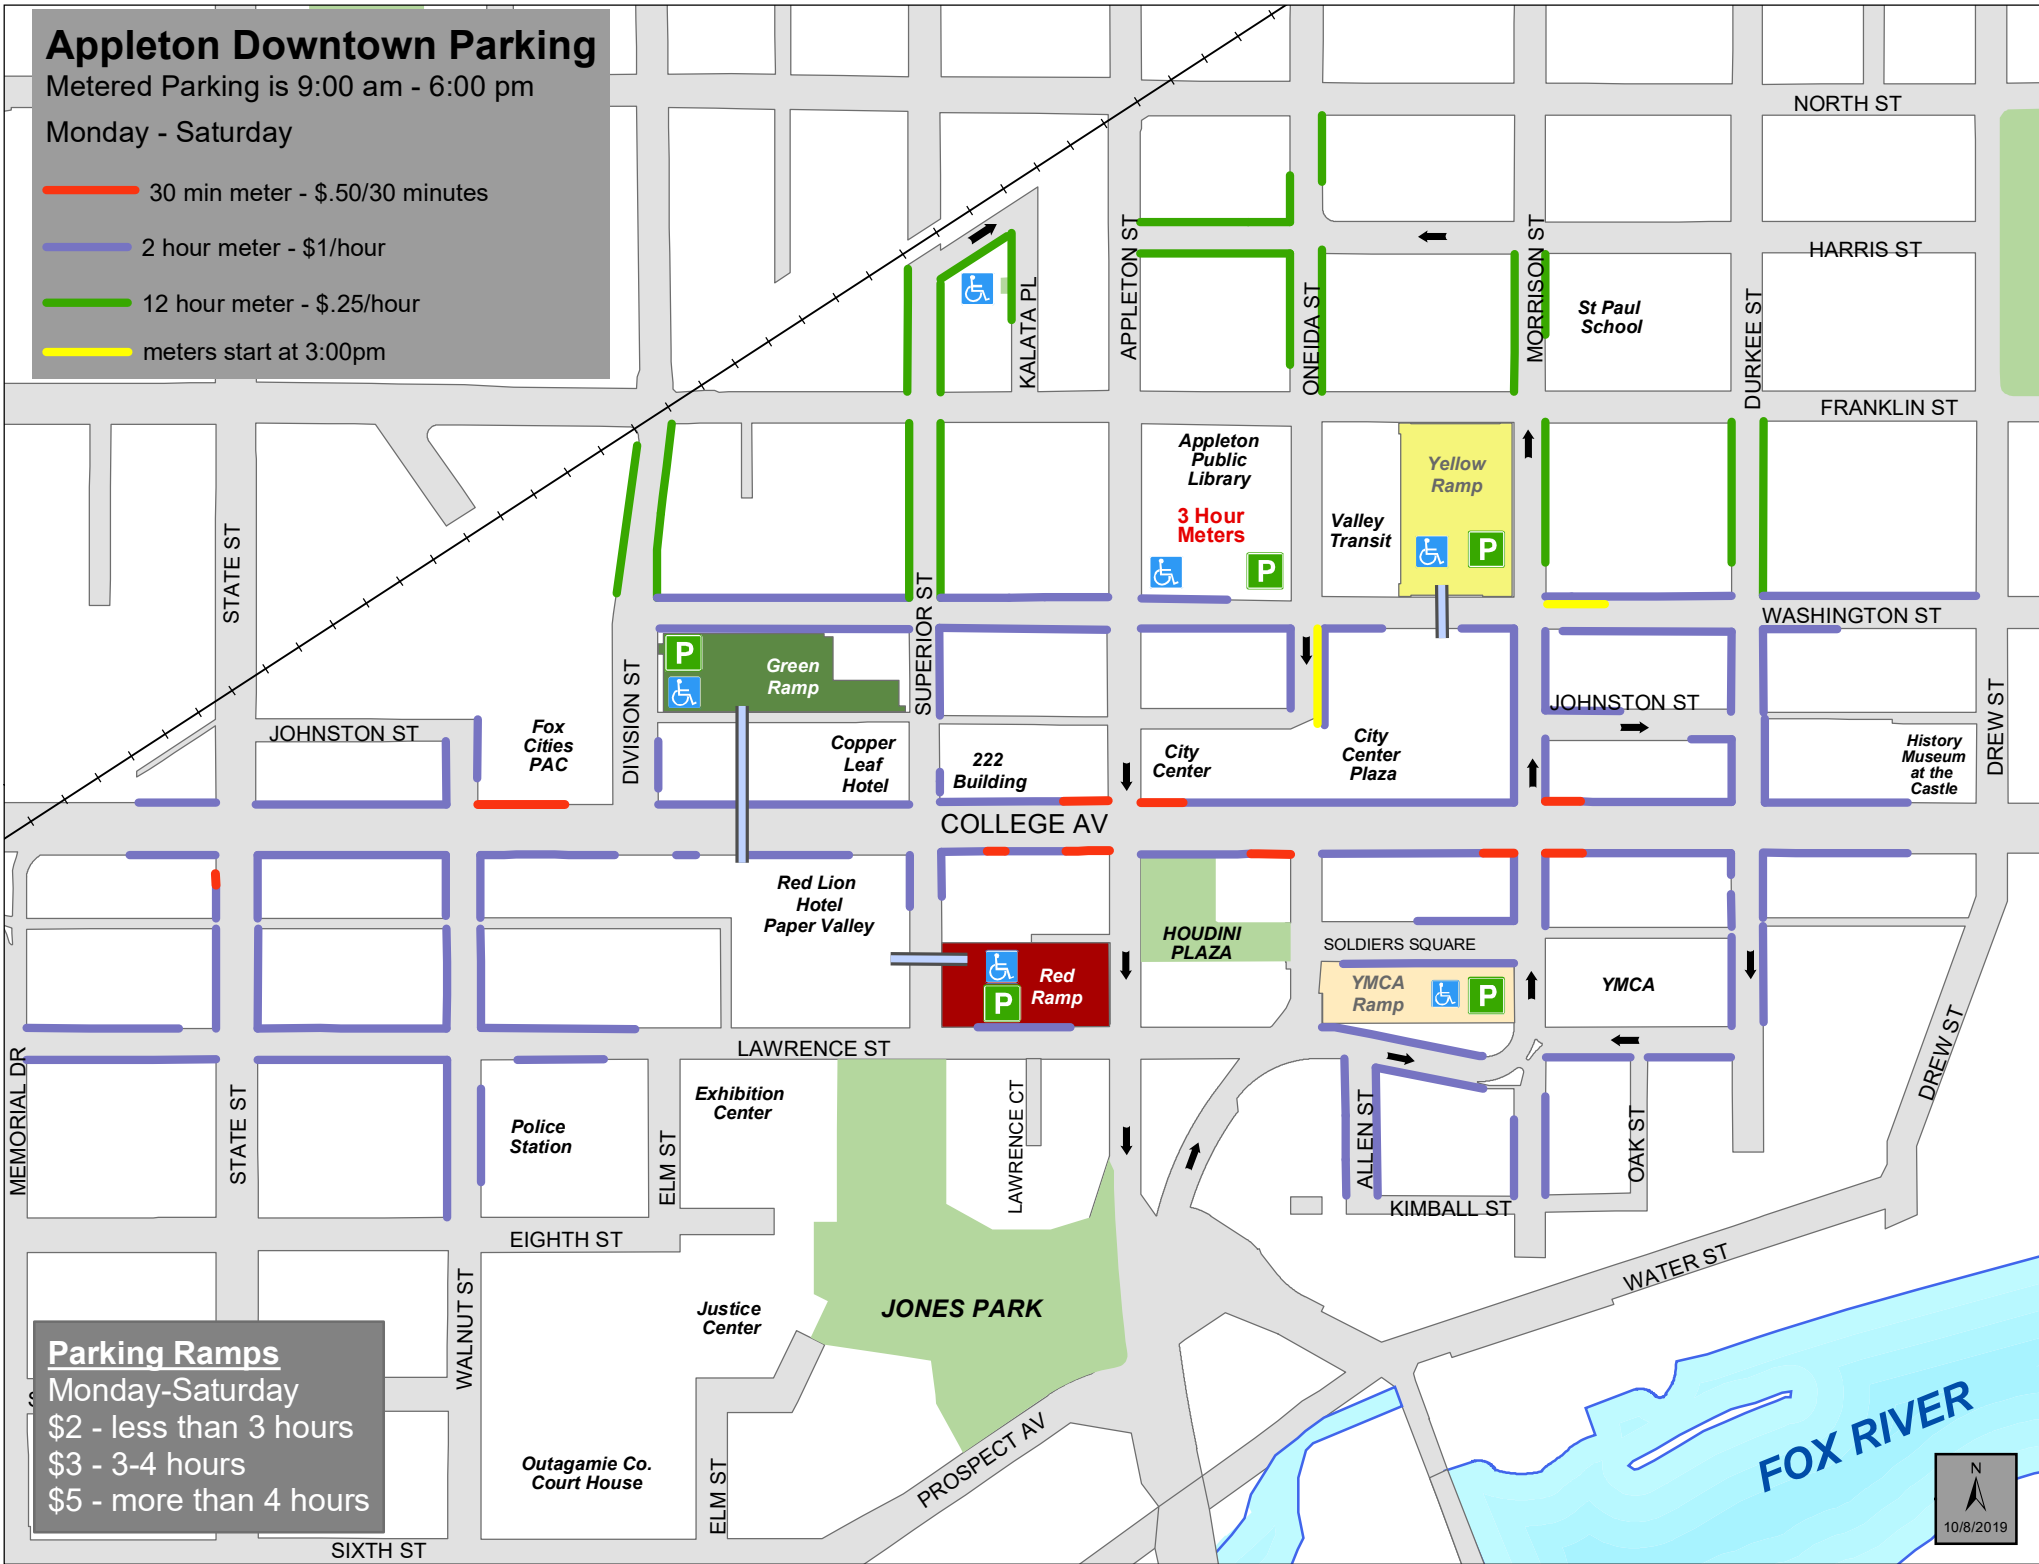

Appleton Downtown Parking

Metered Parking is 9:00 am - 6:00 pm

Monday - Saturday

30 min meter - \$.50/30 minutes

2 hour meter - \$1/hour

12 hour meter - \$.25/hour

meters start at 3:00pm

Parking Ramps

Monday-Saturday

\$2 - less than 3 hours

\$3 - 3-4 hours

\$5 - more than 4 hours