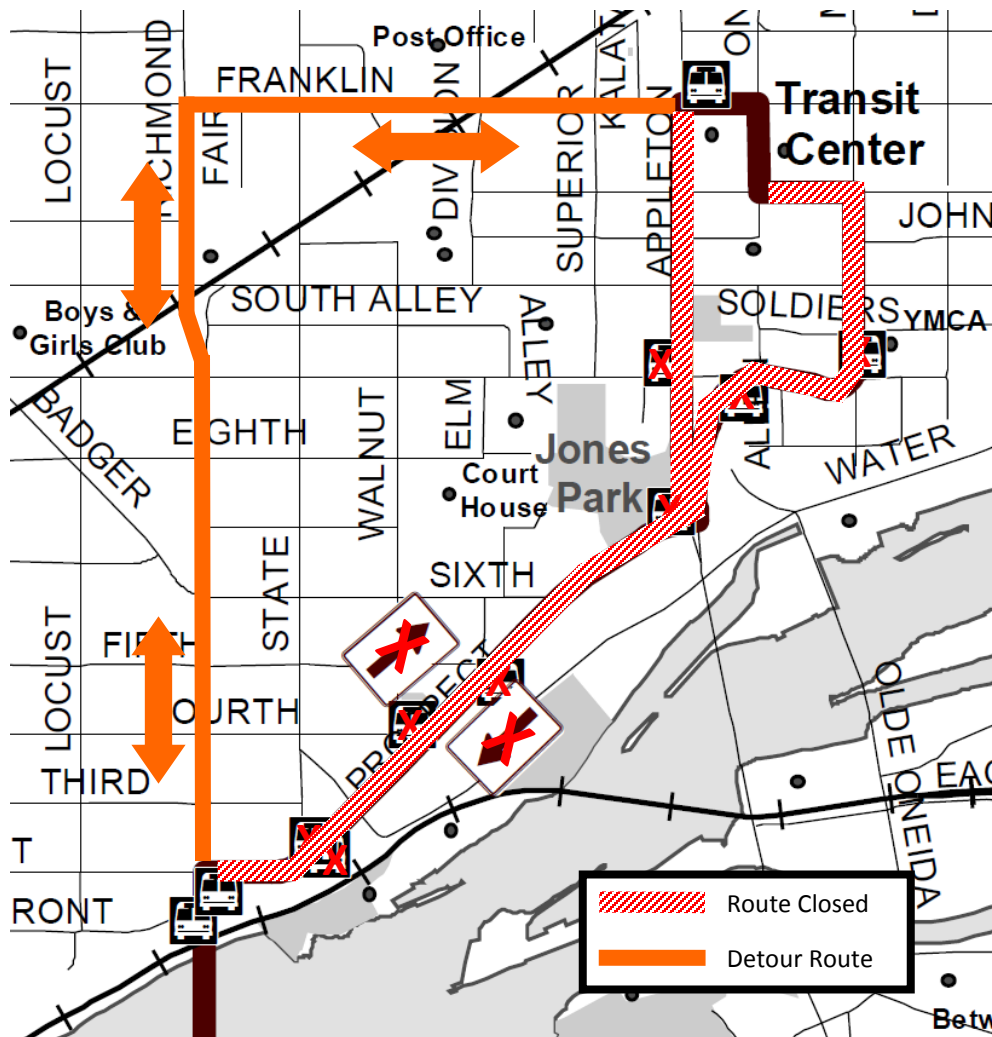

DETOUR

ROUTE #30 Neenah/Menasha

Effective 2/4/19 until 7/15/19*

Please hail the bus driver to get picked up along the detour route.

The driver will stop where it is safe to do so

**Detour dates due to road construction projects are subject to change.*