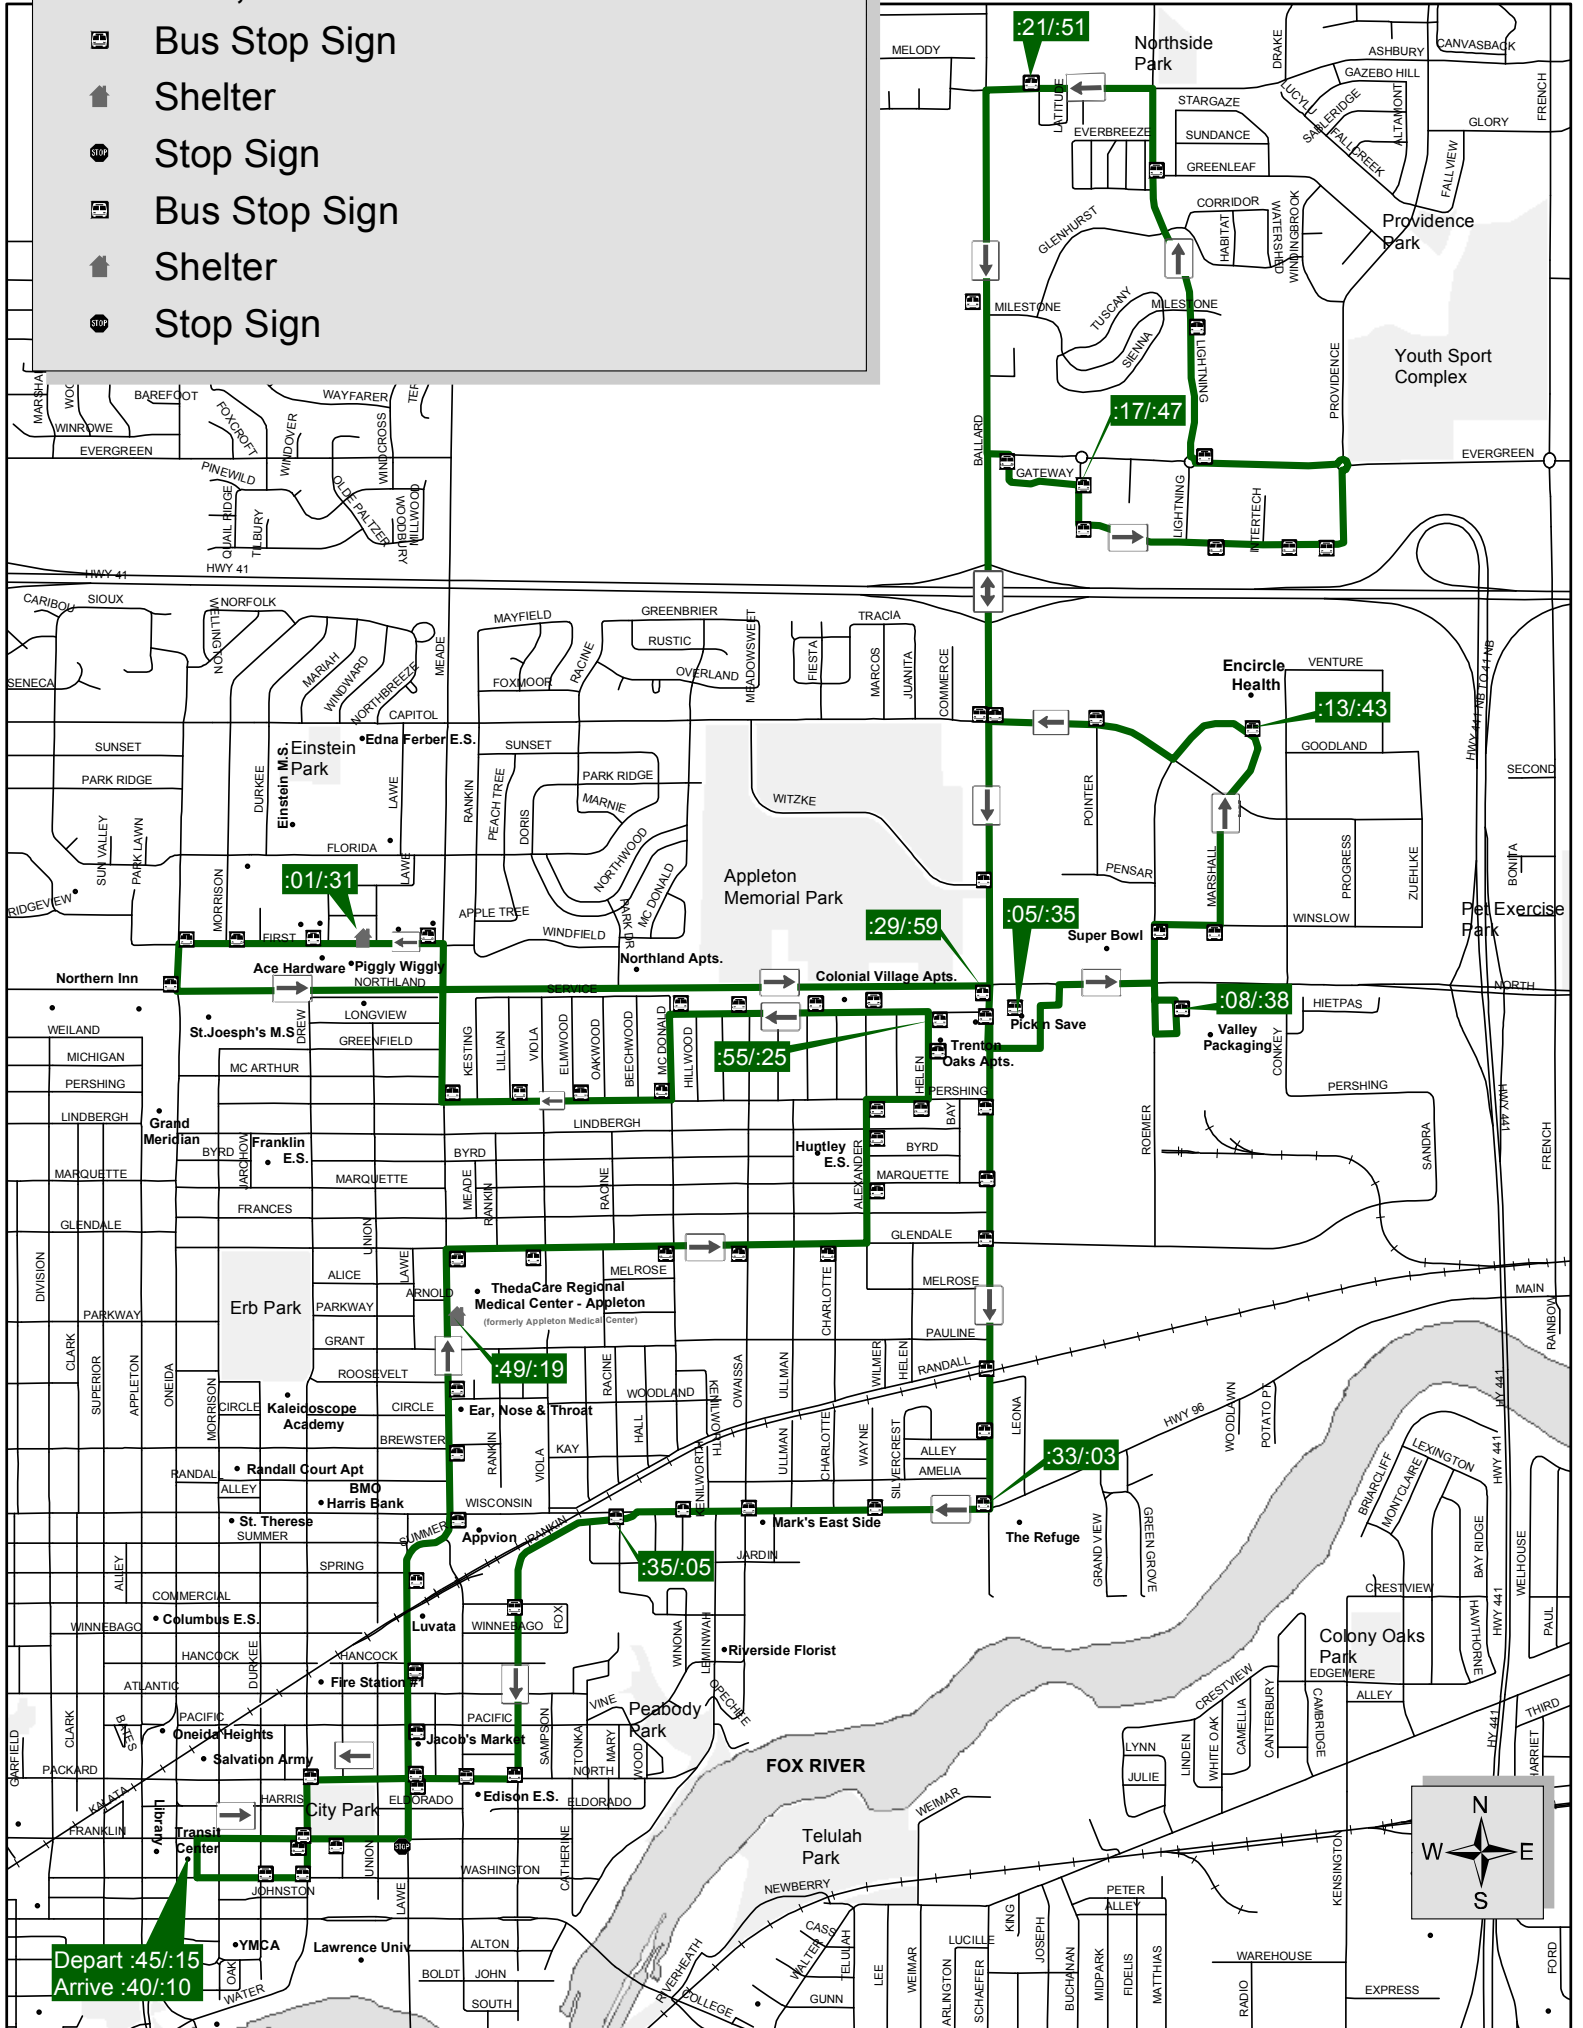

STOPTYPE, LAYER

-  Bus Stop Sign
-  Shelter
-  Stop Sign
-  Bus Stop Sign
-  Shelter
-  Stop Sign

Depart :45/:15
Arrive :40/:10