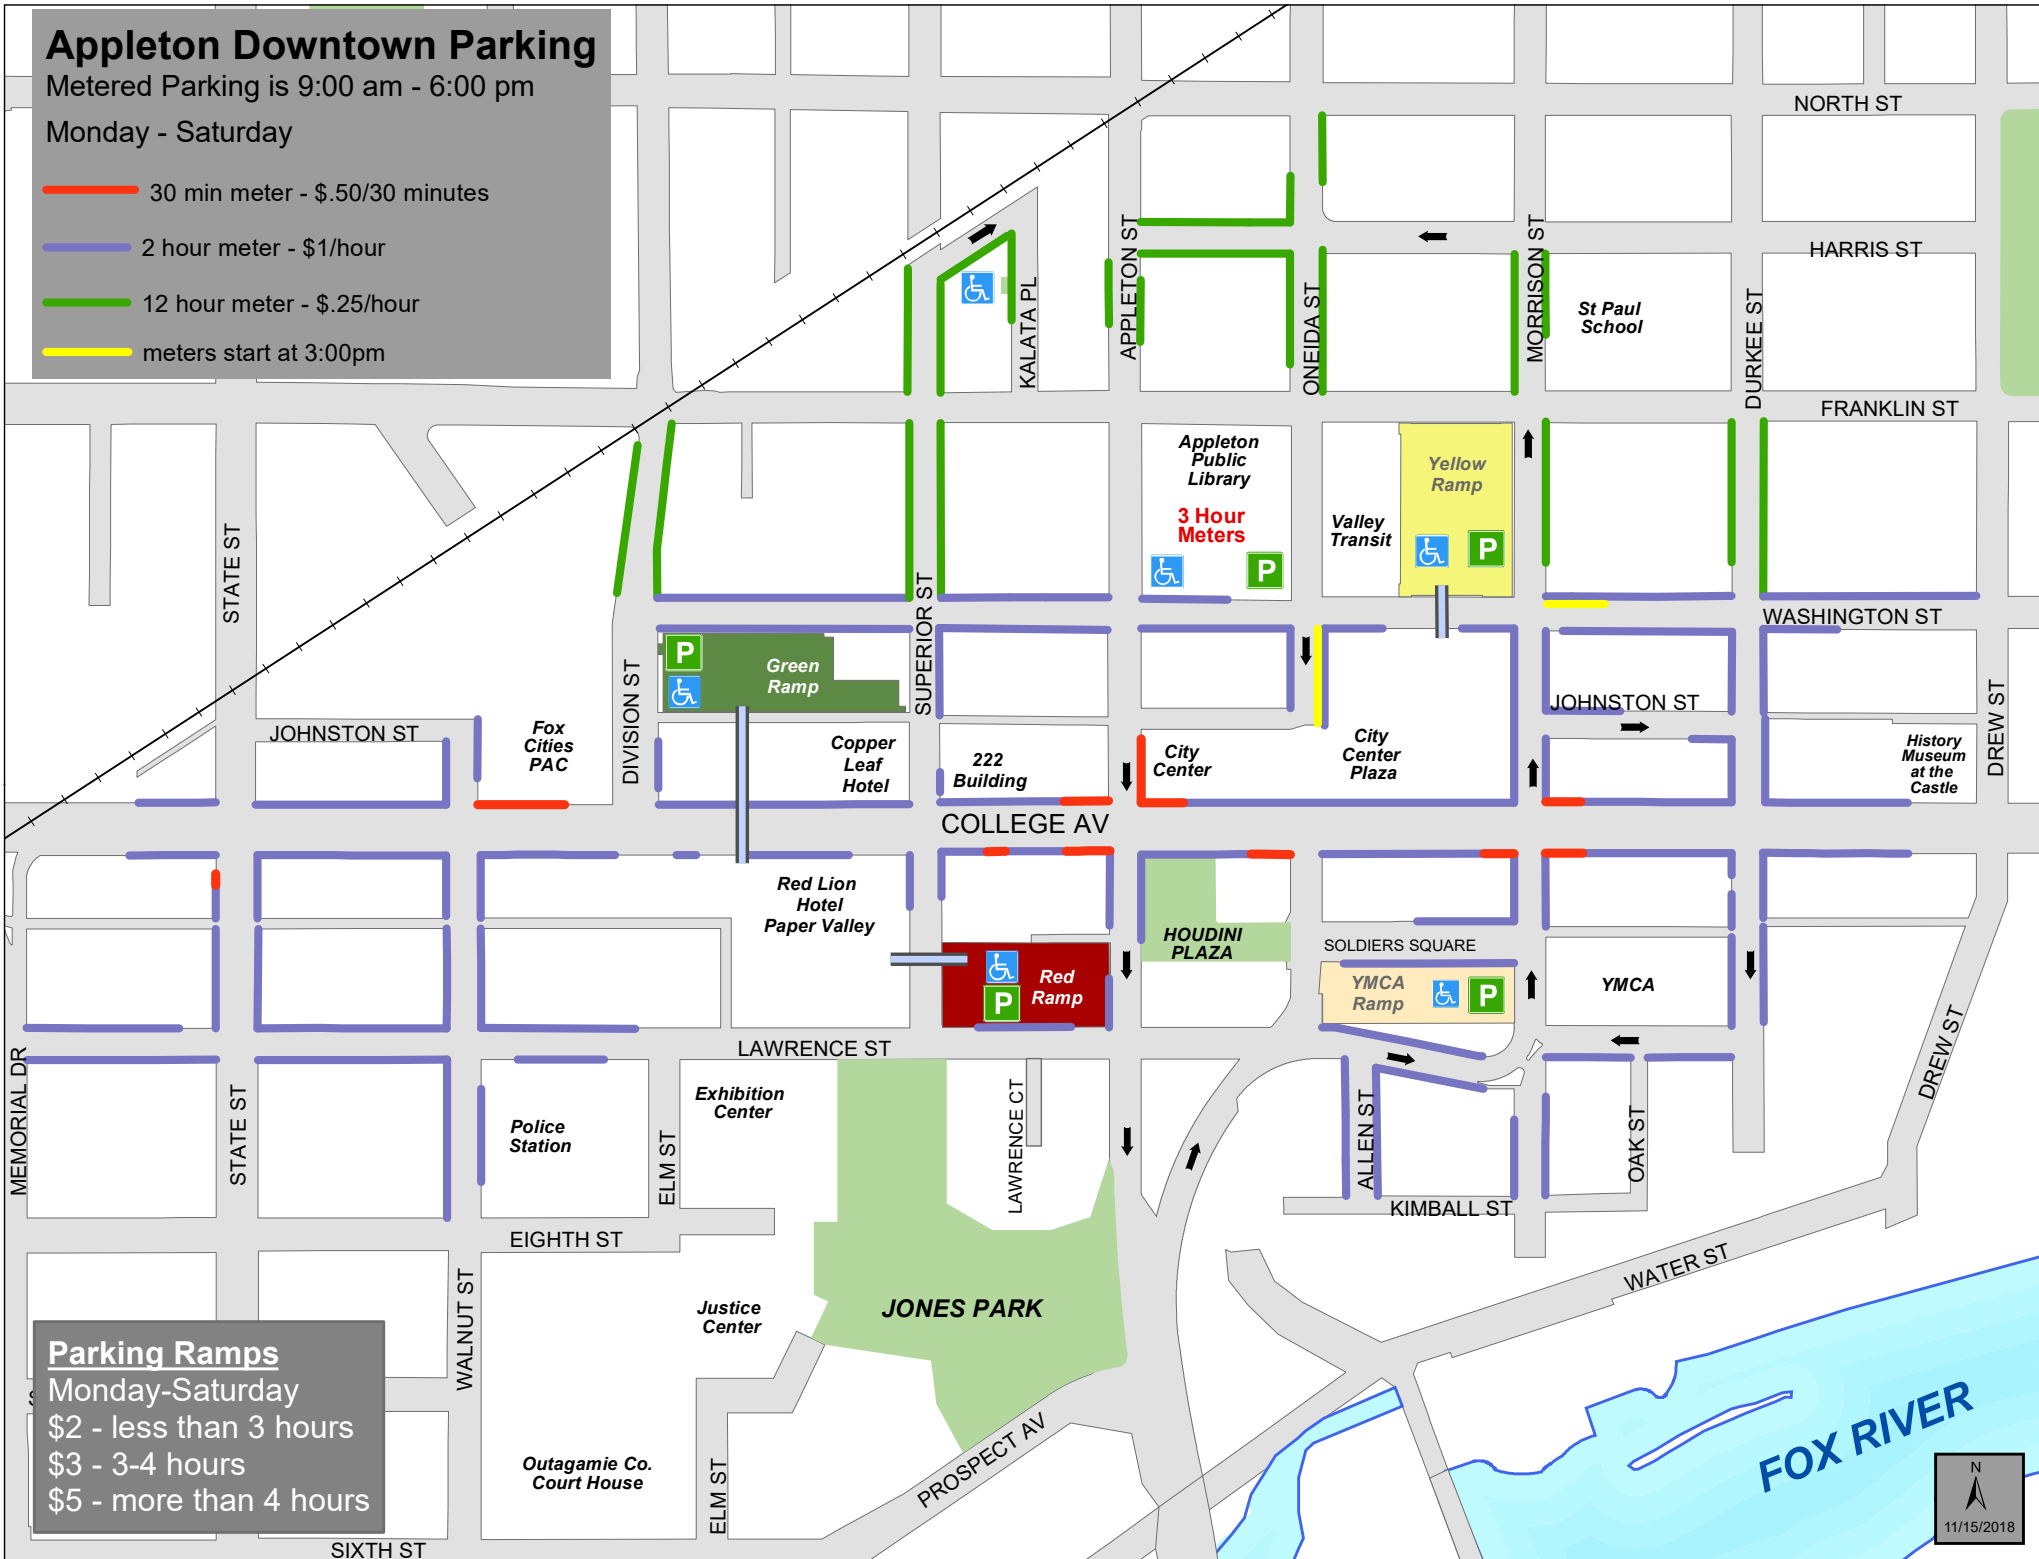

# Appleton Downtown Parking

Metered Parking is 9:00 am - 6:00 pm

Monday - Saturday

30 min meter - \$.50/30 minutes

2 hour meter - \$1/hour

12 hour meter - \$.25/hour

meters start at 3:00pm

## Parking Ramps

Monday-Saturday

\$2 - less than 3 hours

\$3 - 3-4 hours

\$5 - more than 4 hours