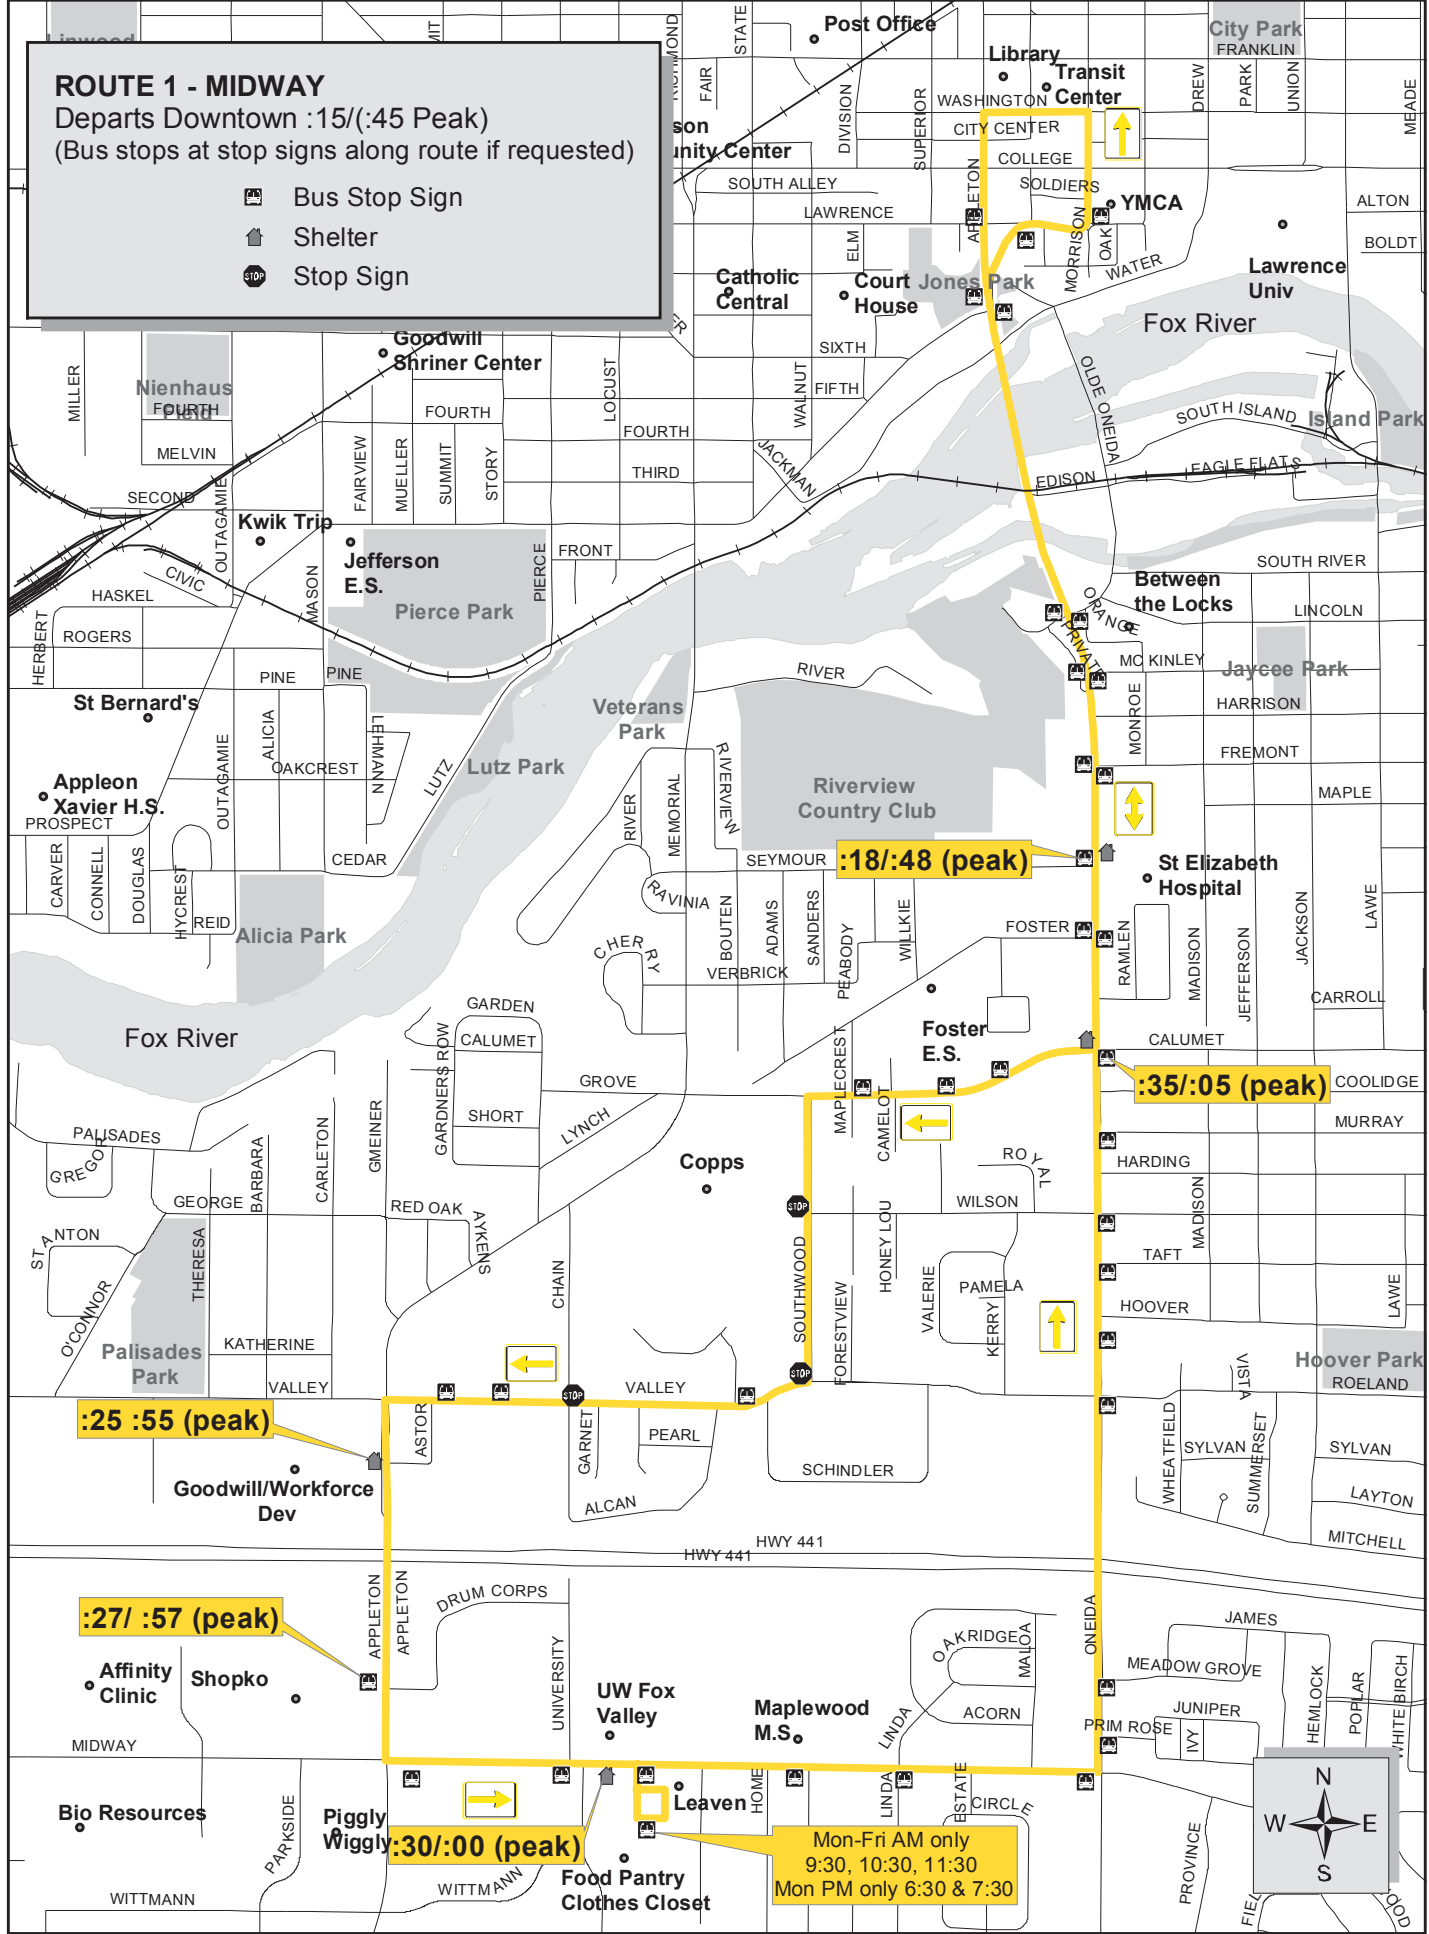

1100 1000 900 800 700 600 500 400 300 200 100 100 200 300 400 500 600

ROUTE 1 - MIDWAY

Departs Downtown :15/:45 Peak
 (Bus stops at stop signs along route if requested)

-  Bus Stop Sign
-  Shelter
-  Stop Sign

300
200
100
300
1000
1400
2000
2400
2700
3000
3400

:18/:48 (peak)

:35/:05 (peak)

:25 :55 (peak)

:27/ :57 (peak)

:30/:00 (peak)

Mon-Fri AM only
 9:30, 10:30, 11:30
 Mon PM only 6:30 & 7:30