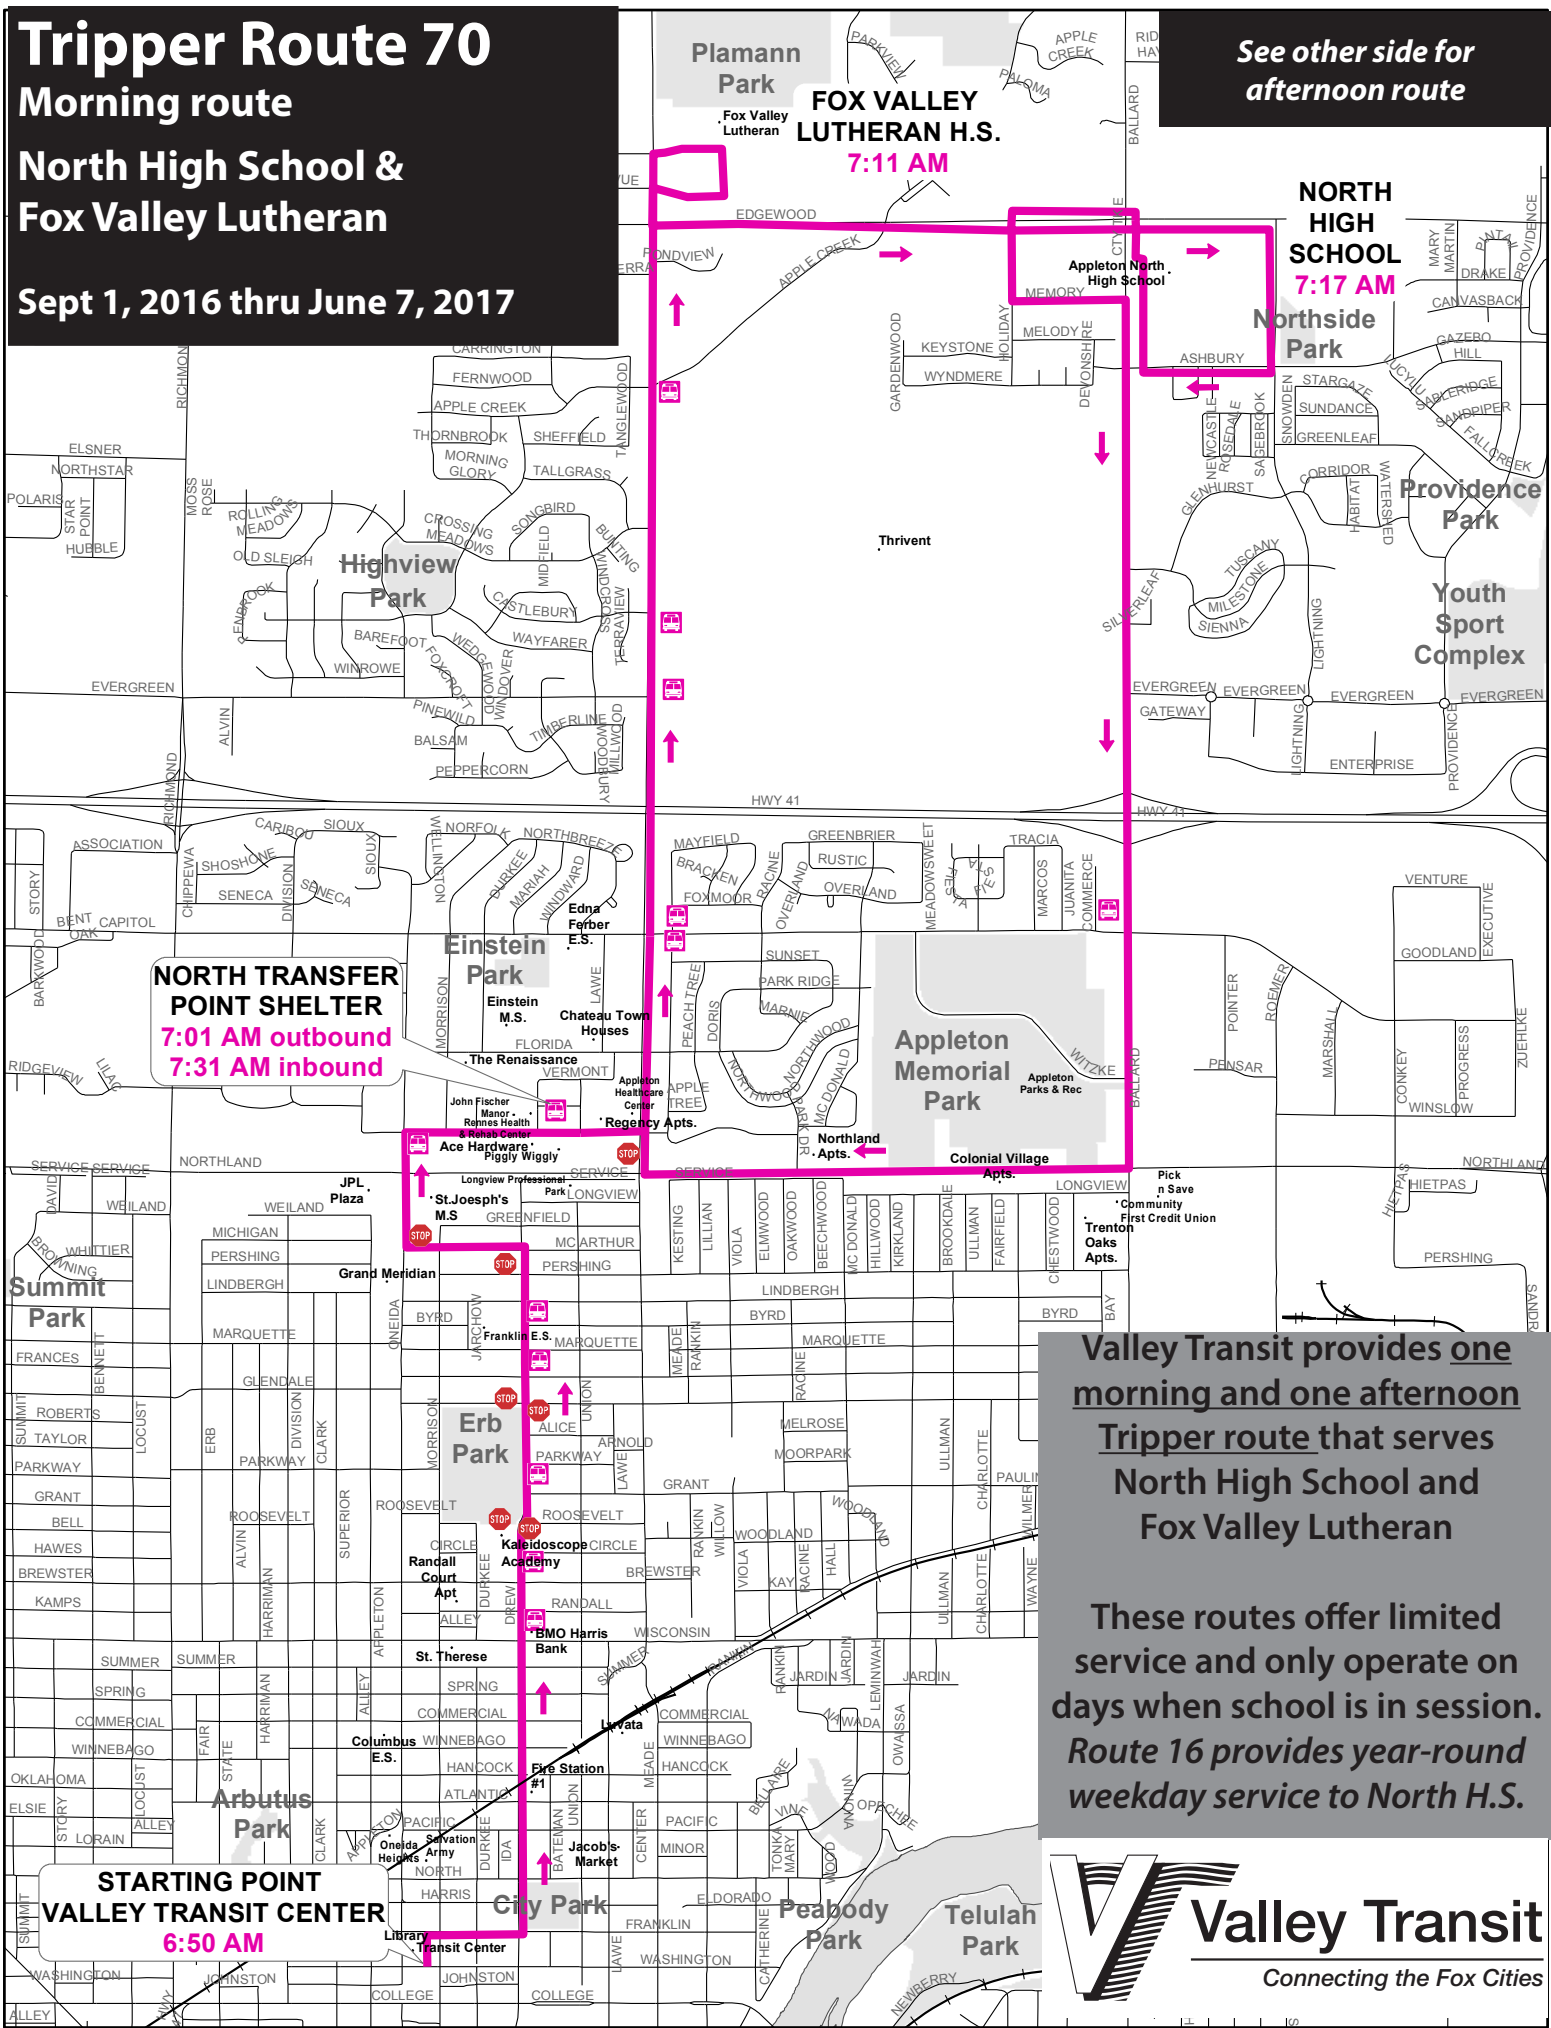

Tripper Route 70

Morning route

North High School & Fox Valley Lutheran

Sept 1, 2016 thru June 7, 2017

See other side for afternoon route

NORTH TRANSFER POINT SHELTER
7:01 AM outbound
7:31 AM inbound

Valley Transit provides one morning and one afternoon Tripper route that serves North High School and Fox Valley Lutheran

These routes offer limited service and only operate on days when school is in session. *Route 16 provides year-round weekday service to North H.S.*

STARTING POINT
VALLEY TRANSIT CENTER
6:50 AM

Tripper Route 70

Afternoon route

North High School & Fox Valley Lutheran

Sept 1, 2016 thru June 6, 2017

See other side for morning route

Valley Transit provides one morning and one afternoon Tripper route that serves North High School and Fox Valley Lutheran

These routes offer limited service and only operate on days when school is in session. Route 16 provides year-round weekday service to North H.S.