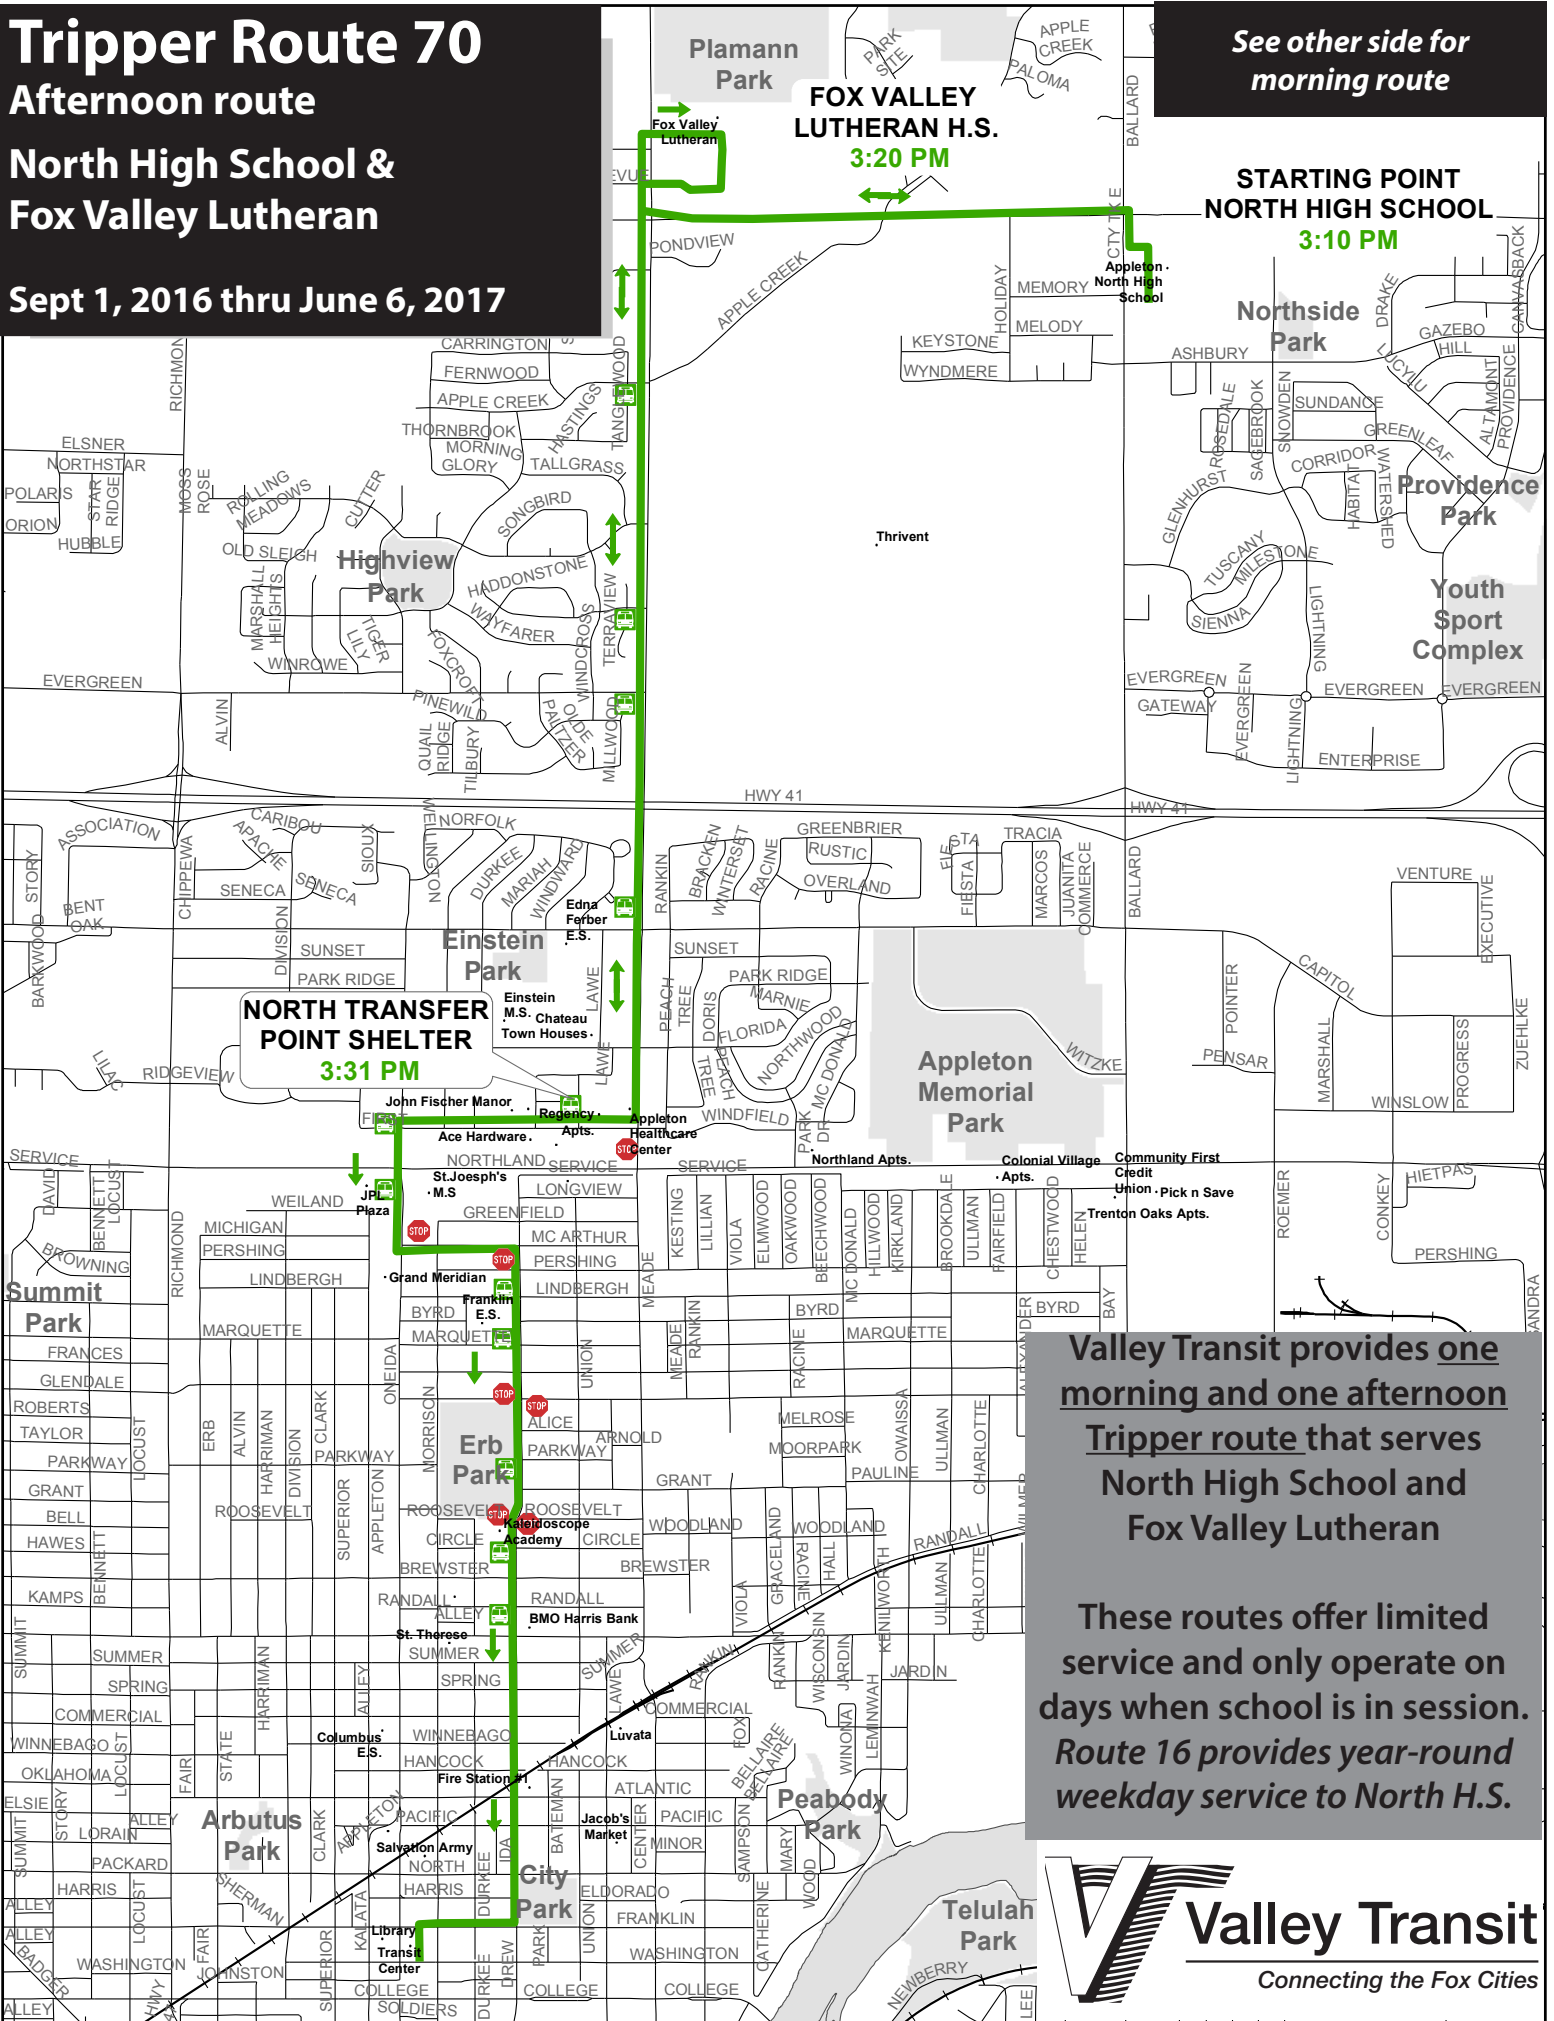

Tripper Route 70

Morning route

North High School & Fox Valley Lutheran

Sept 1, 2016 thru June 7, 2017

See other side for afternoon route

NORTH TRANSFER POINT SHELTER
7:01 AM outbound
7:31 AM inbound

Valley Transit provides one morning and one afternoon Tripper route that serves North High School and Fox Valley Lutheran

These routes offer limited service and only operate on days when school is in session. *Route 16 provides year-round weekday service to North H.S.*

STARTING POINT
VALLEY TRANSIT CENTER
6:50 AM

Tripper Route 70

Afternoon route

North High School & Fox Valley Lutheran

Sept 1, 2016 thru June 6, 2017

See other side for morning route

Valley Transit provides one morning and one afternoon Tripper route that serves North High School and Fox Valley Lutheran

These routes offer limited service and only operate on days when school is in session. Route 16 provides year-round weekday service to North H.S.