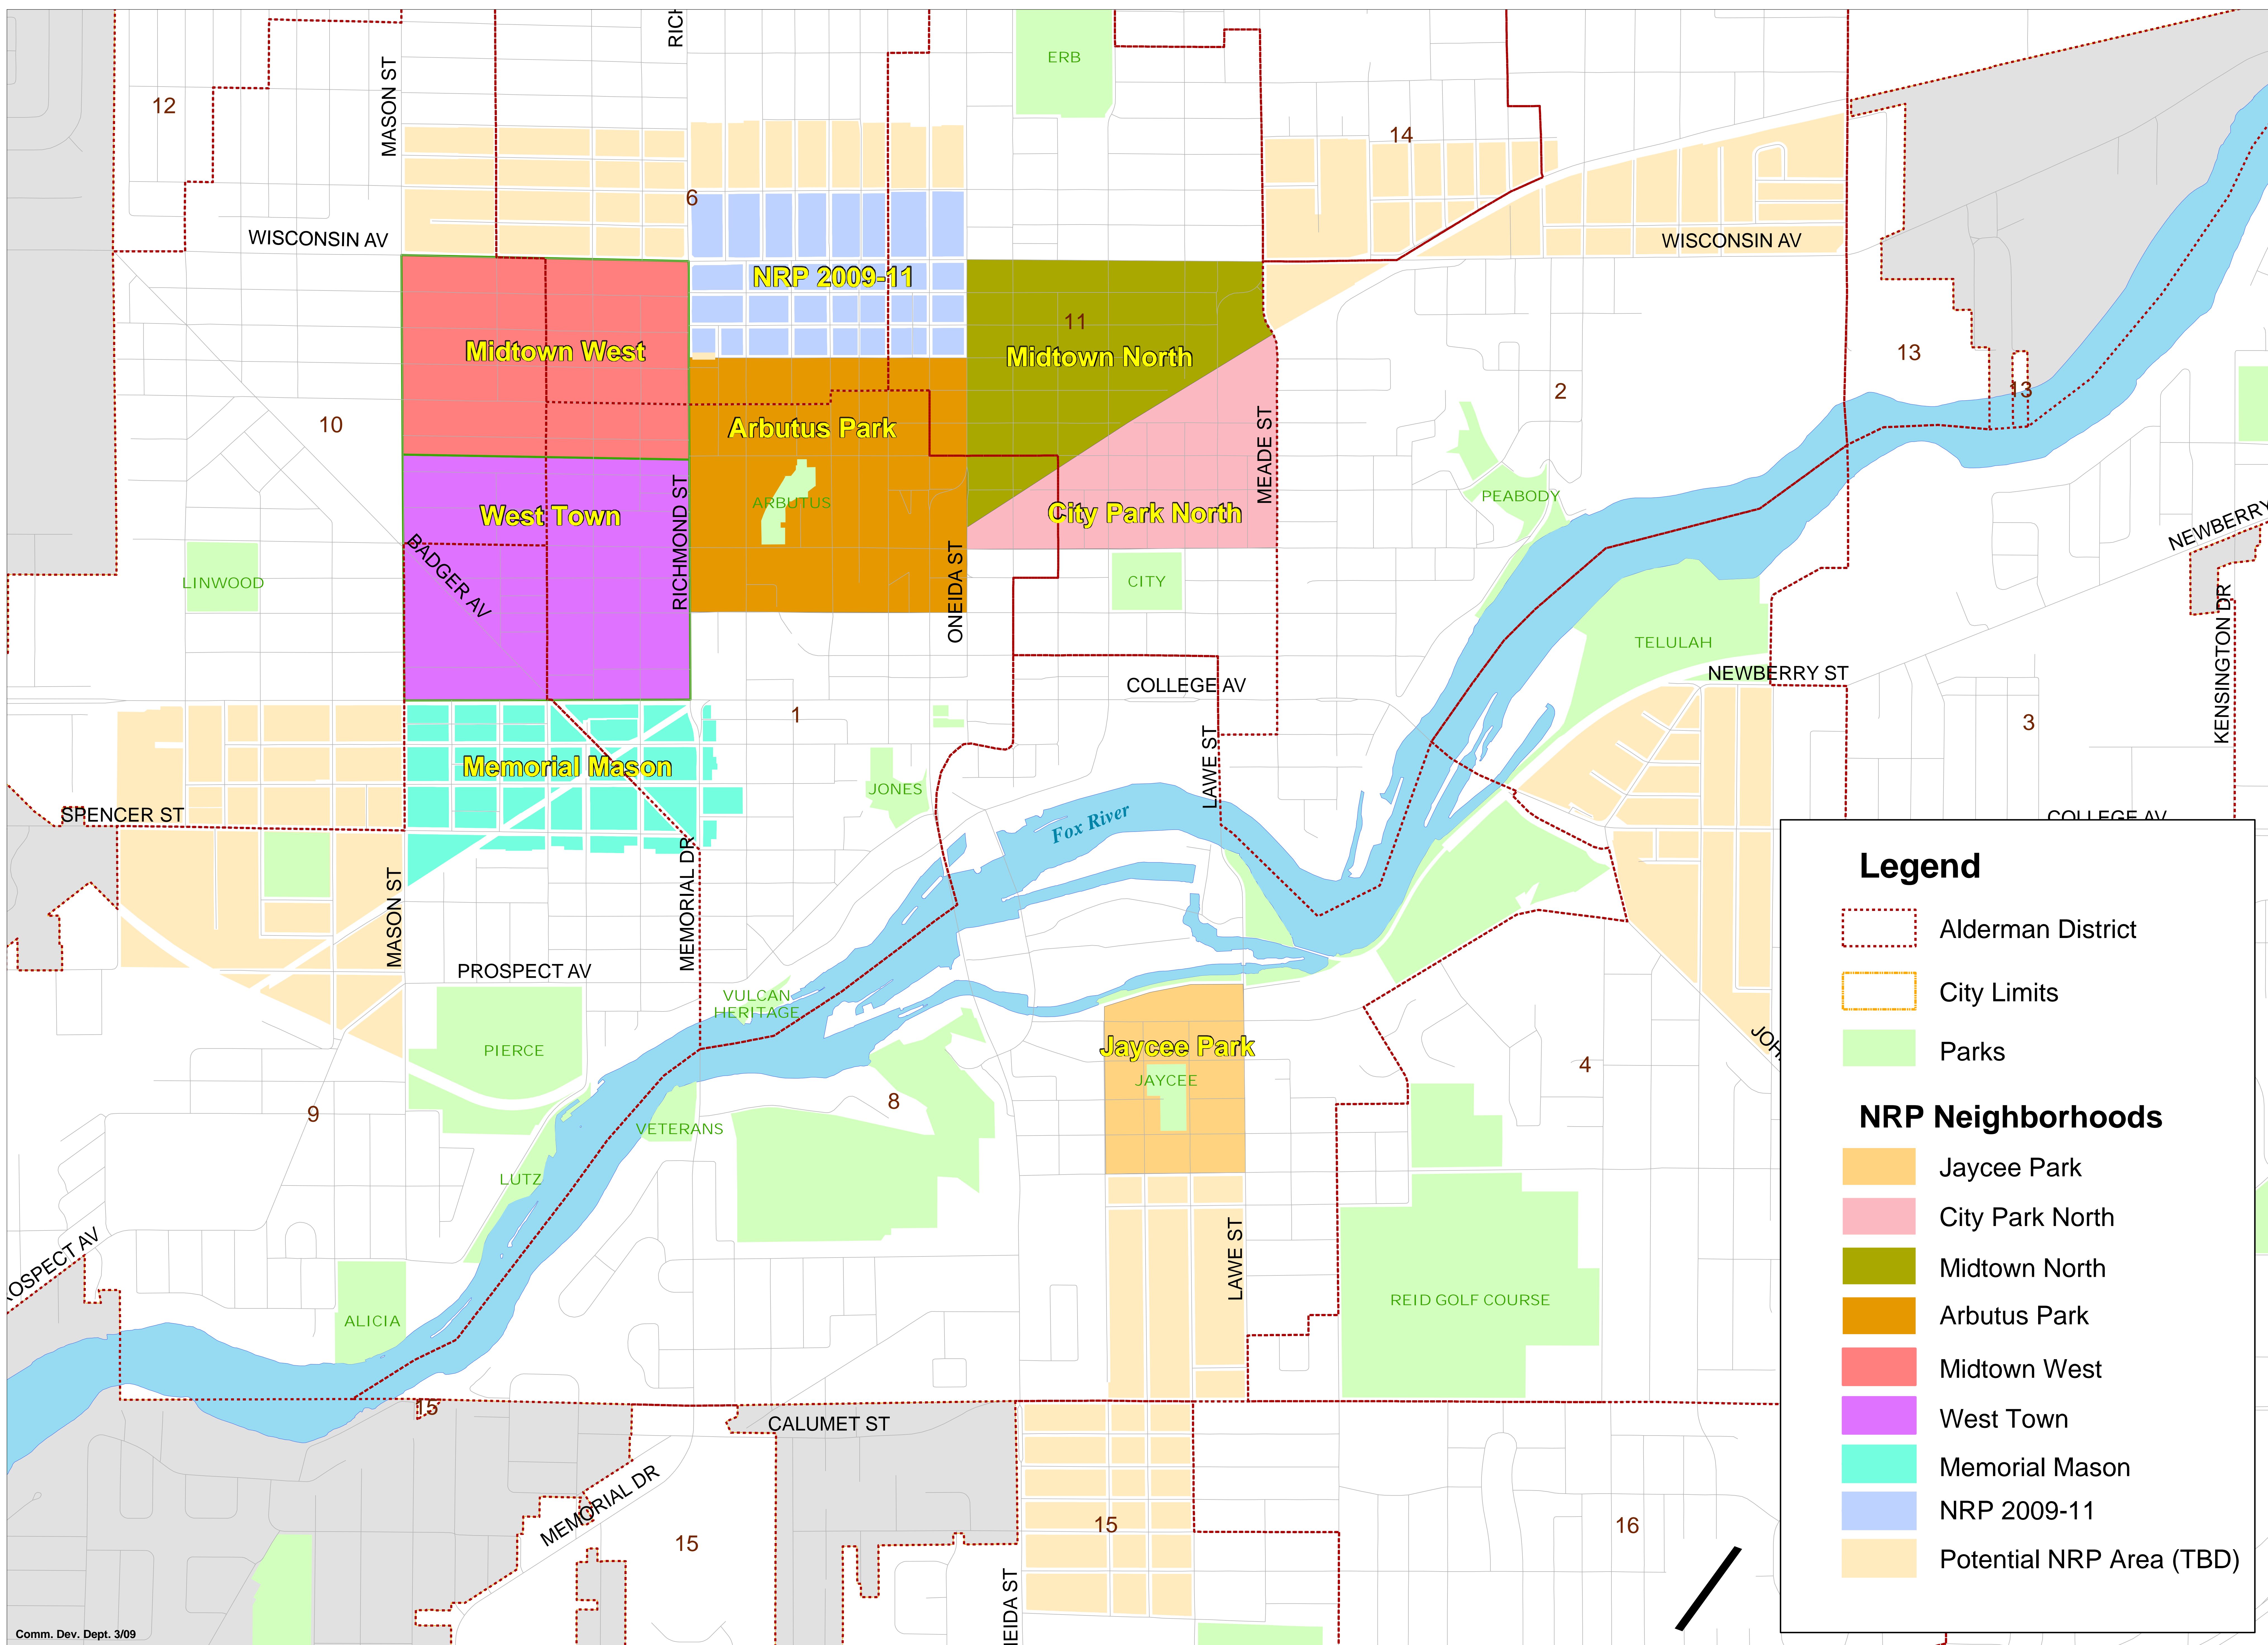

Neighborhood Revitalization Program Long Range Plan

Legend

- Alderman District
- City Limits
- Parks

NRP Neighborhoods

- Jaycee Park
- City Park North
- Midtown North
- Arbutus Park
- Midtown West
- West Town
- Memorial Mason
- NRP 2009-11
- Potential NRP Area (TBD)