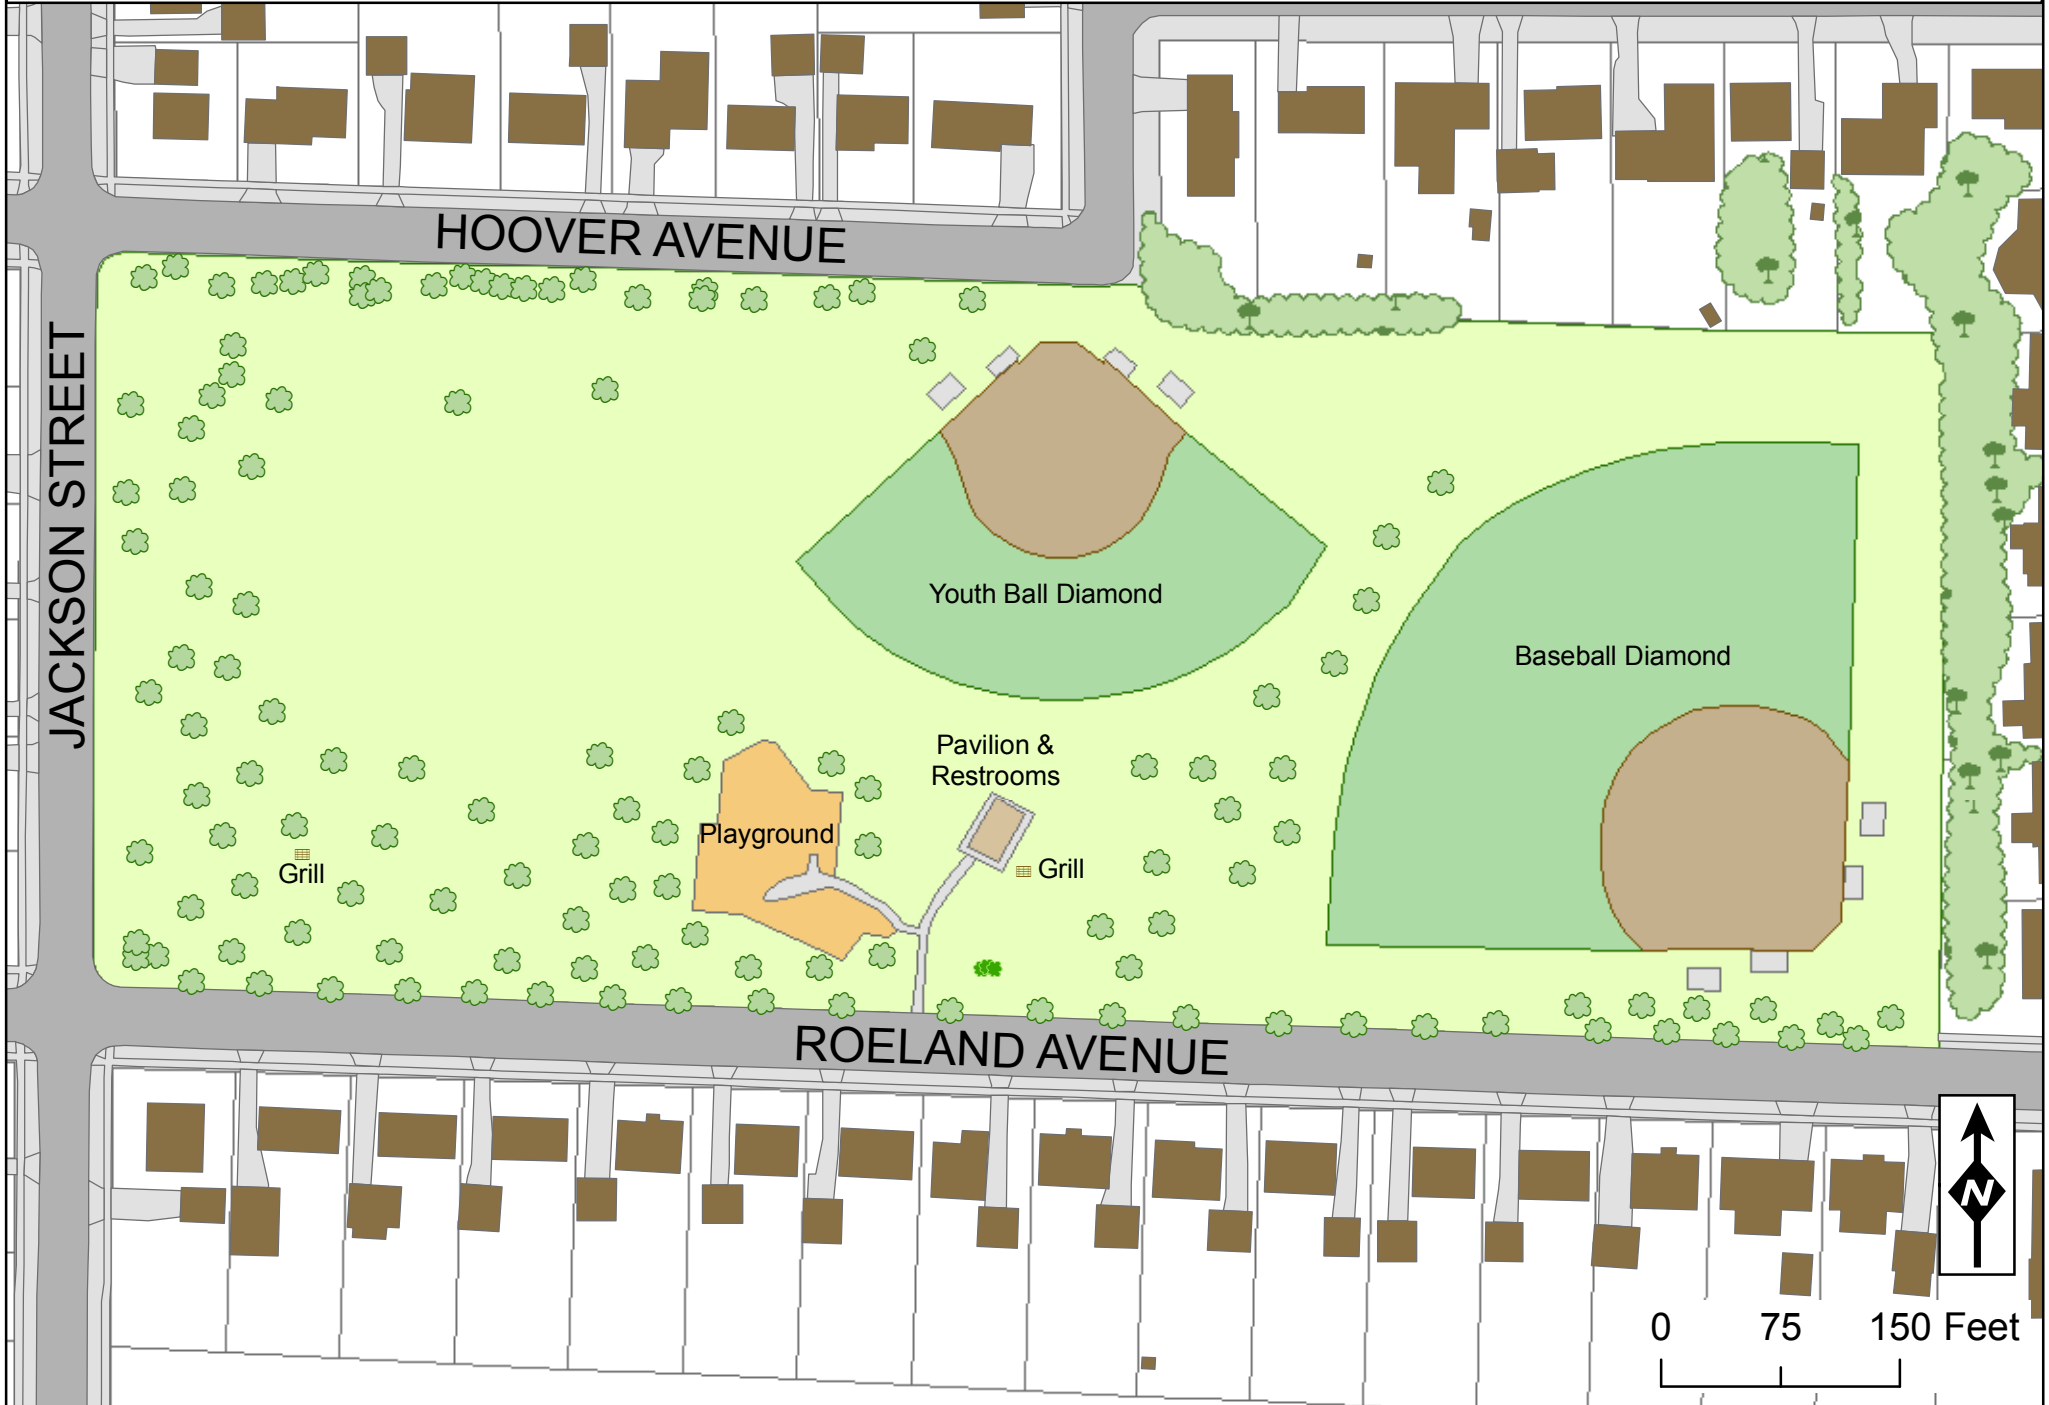

HOOVER PARK

600 E. ROELAND AVENUE

JACKSON STREET

HOOVER AVENUE

ROELAND AVENUE

Youth Ball Diamond

Baseball Diamond

Playground

Pavilion & Restrooms

Grill

Grill

0 75 150 Feet