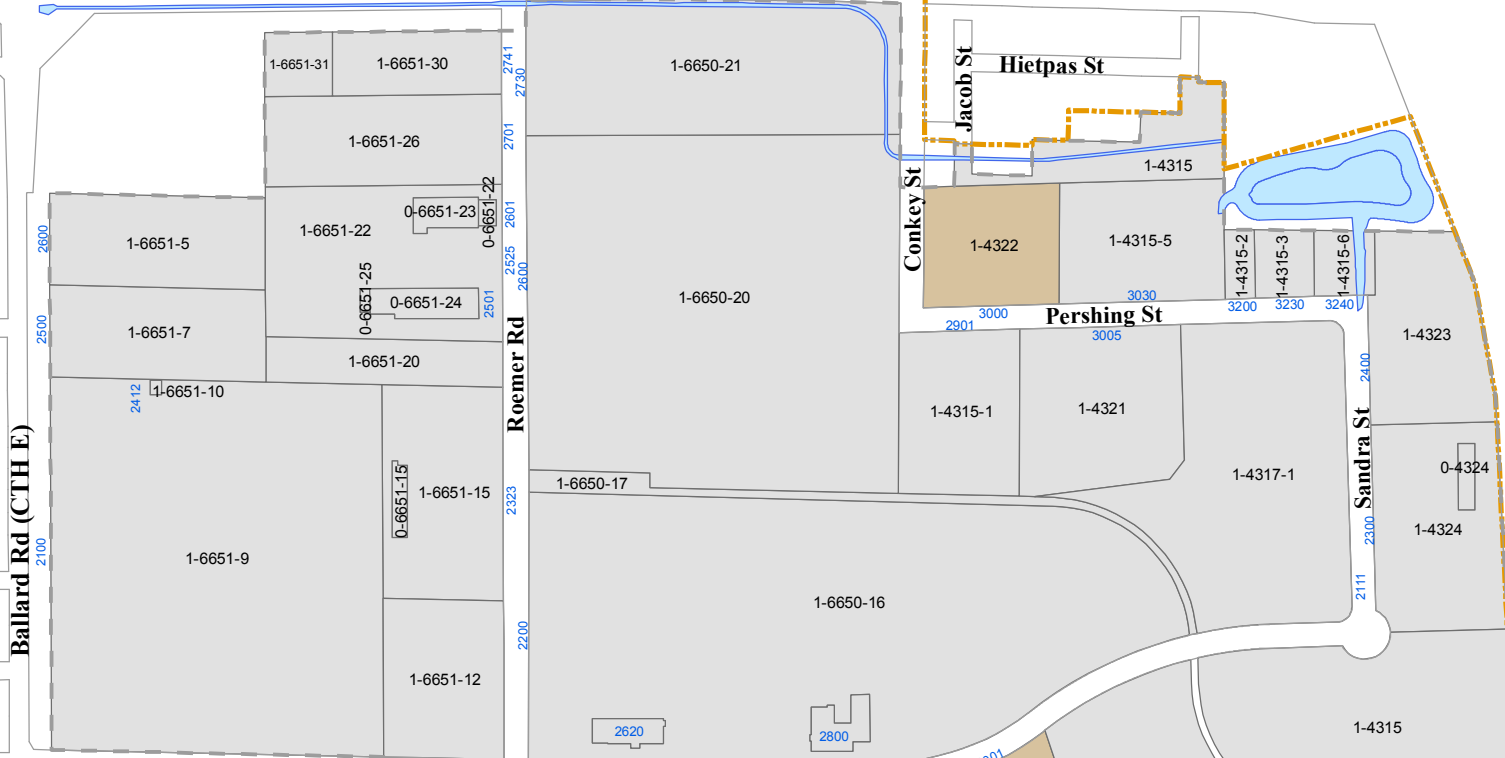

Available Buildings Northeast Business Park Appleton, Wisconsin

USH 41

Northland Av (CTH OO)

Legend

- Manufacturing Space
- Office Space
- Sites for Sale
- Park Parcels
- Park Boundary
- City Limits