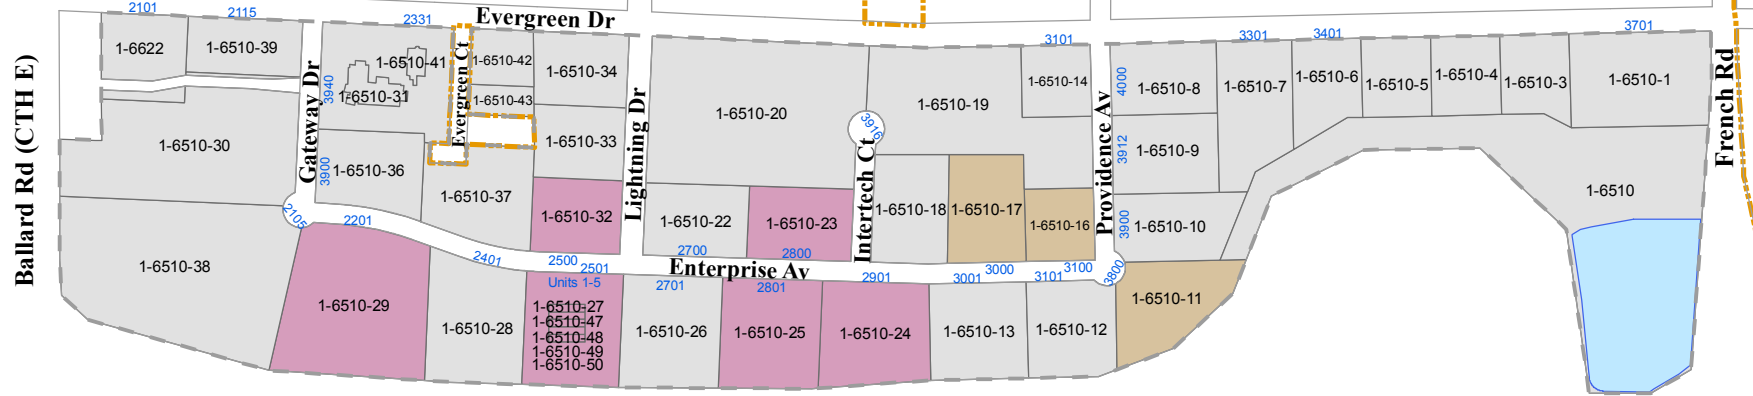

Available Buildings Northeast Business Park Appleton, Wisconsin

USH 41

Northland Av (CTH OO)

Legend

- Manufacturing Space
- Office Space
- Sites for Sale
- Park Parcels
- Park Boundary
- City Limits