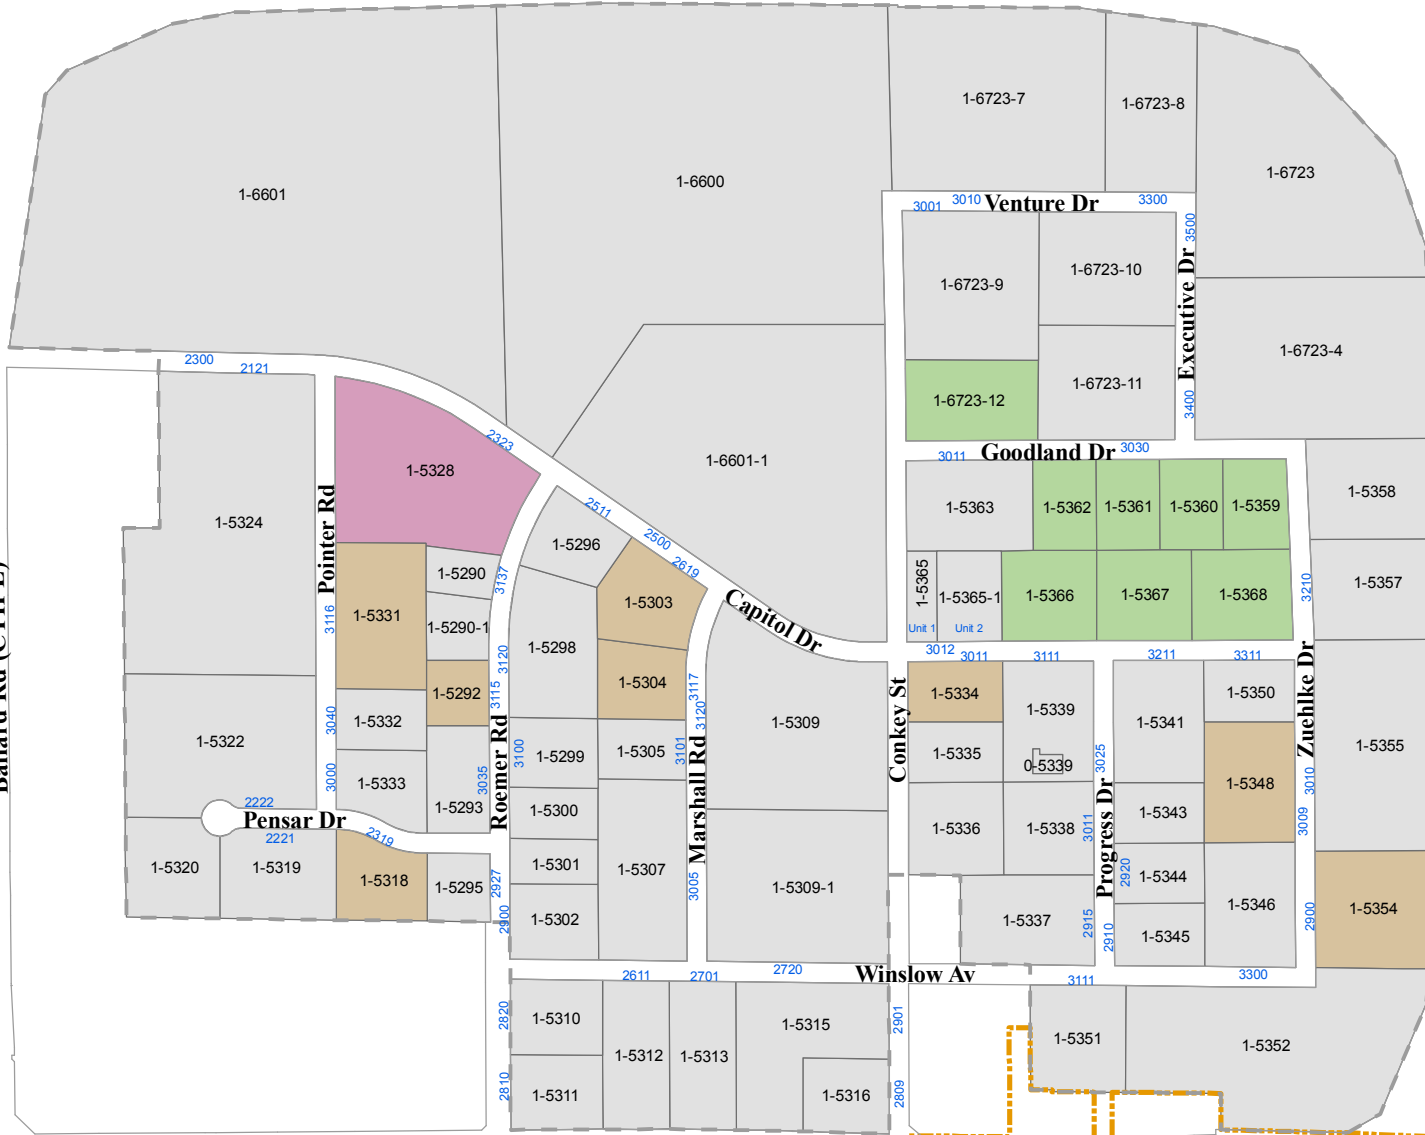

Available Buildings Northeast Business Park Appleton, Wisconsin

USH 41

Northland Av (CTH OO)

Legend

- Manufacturing Space
- Office Space
- Sites for Sale
- Park Parcels
- Park Boundary
- City Limits