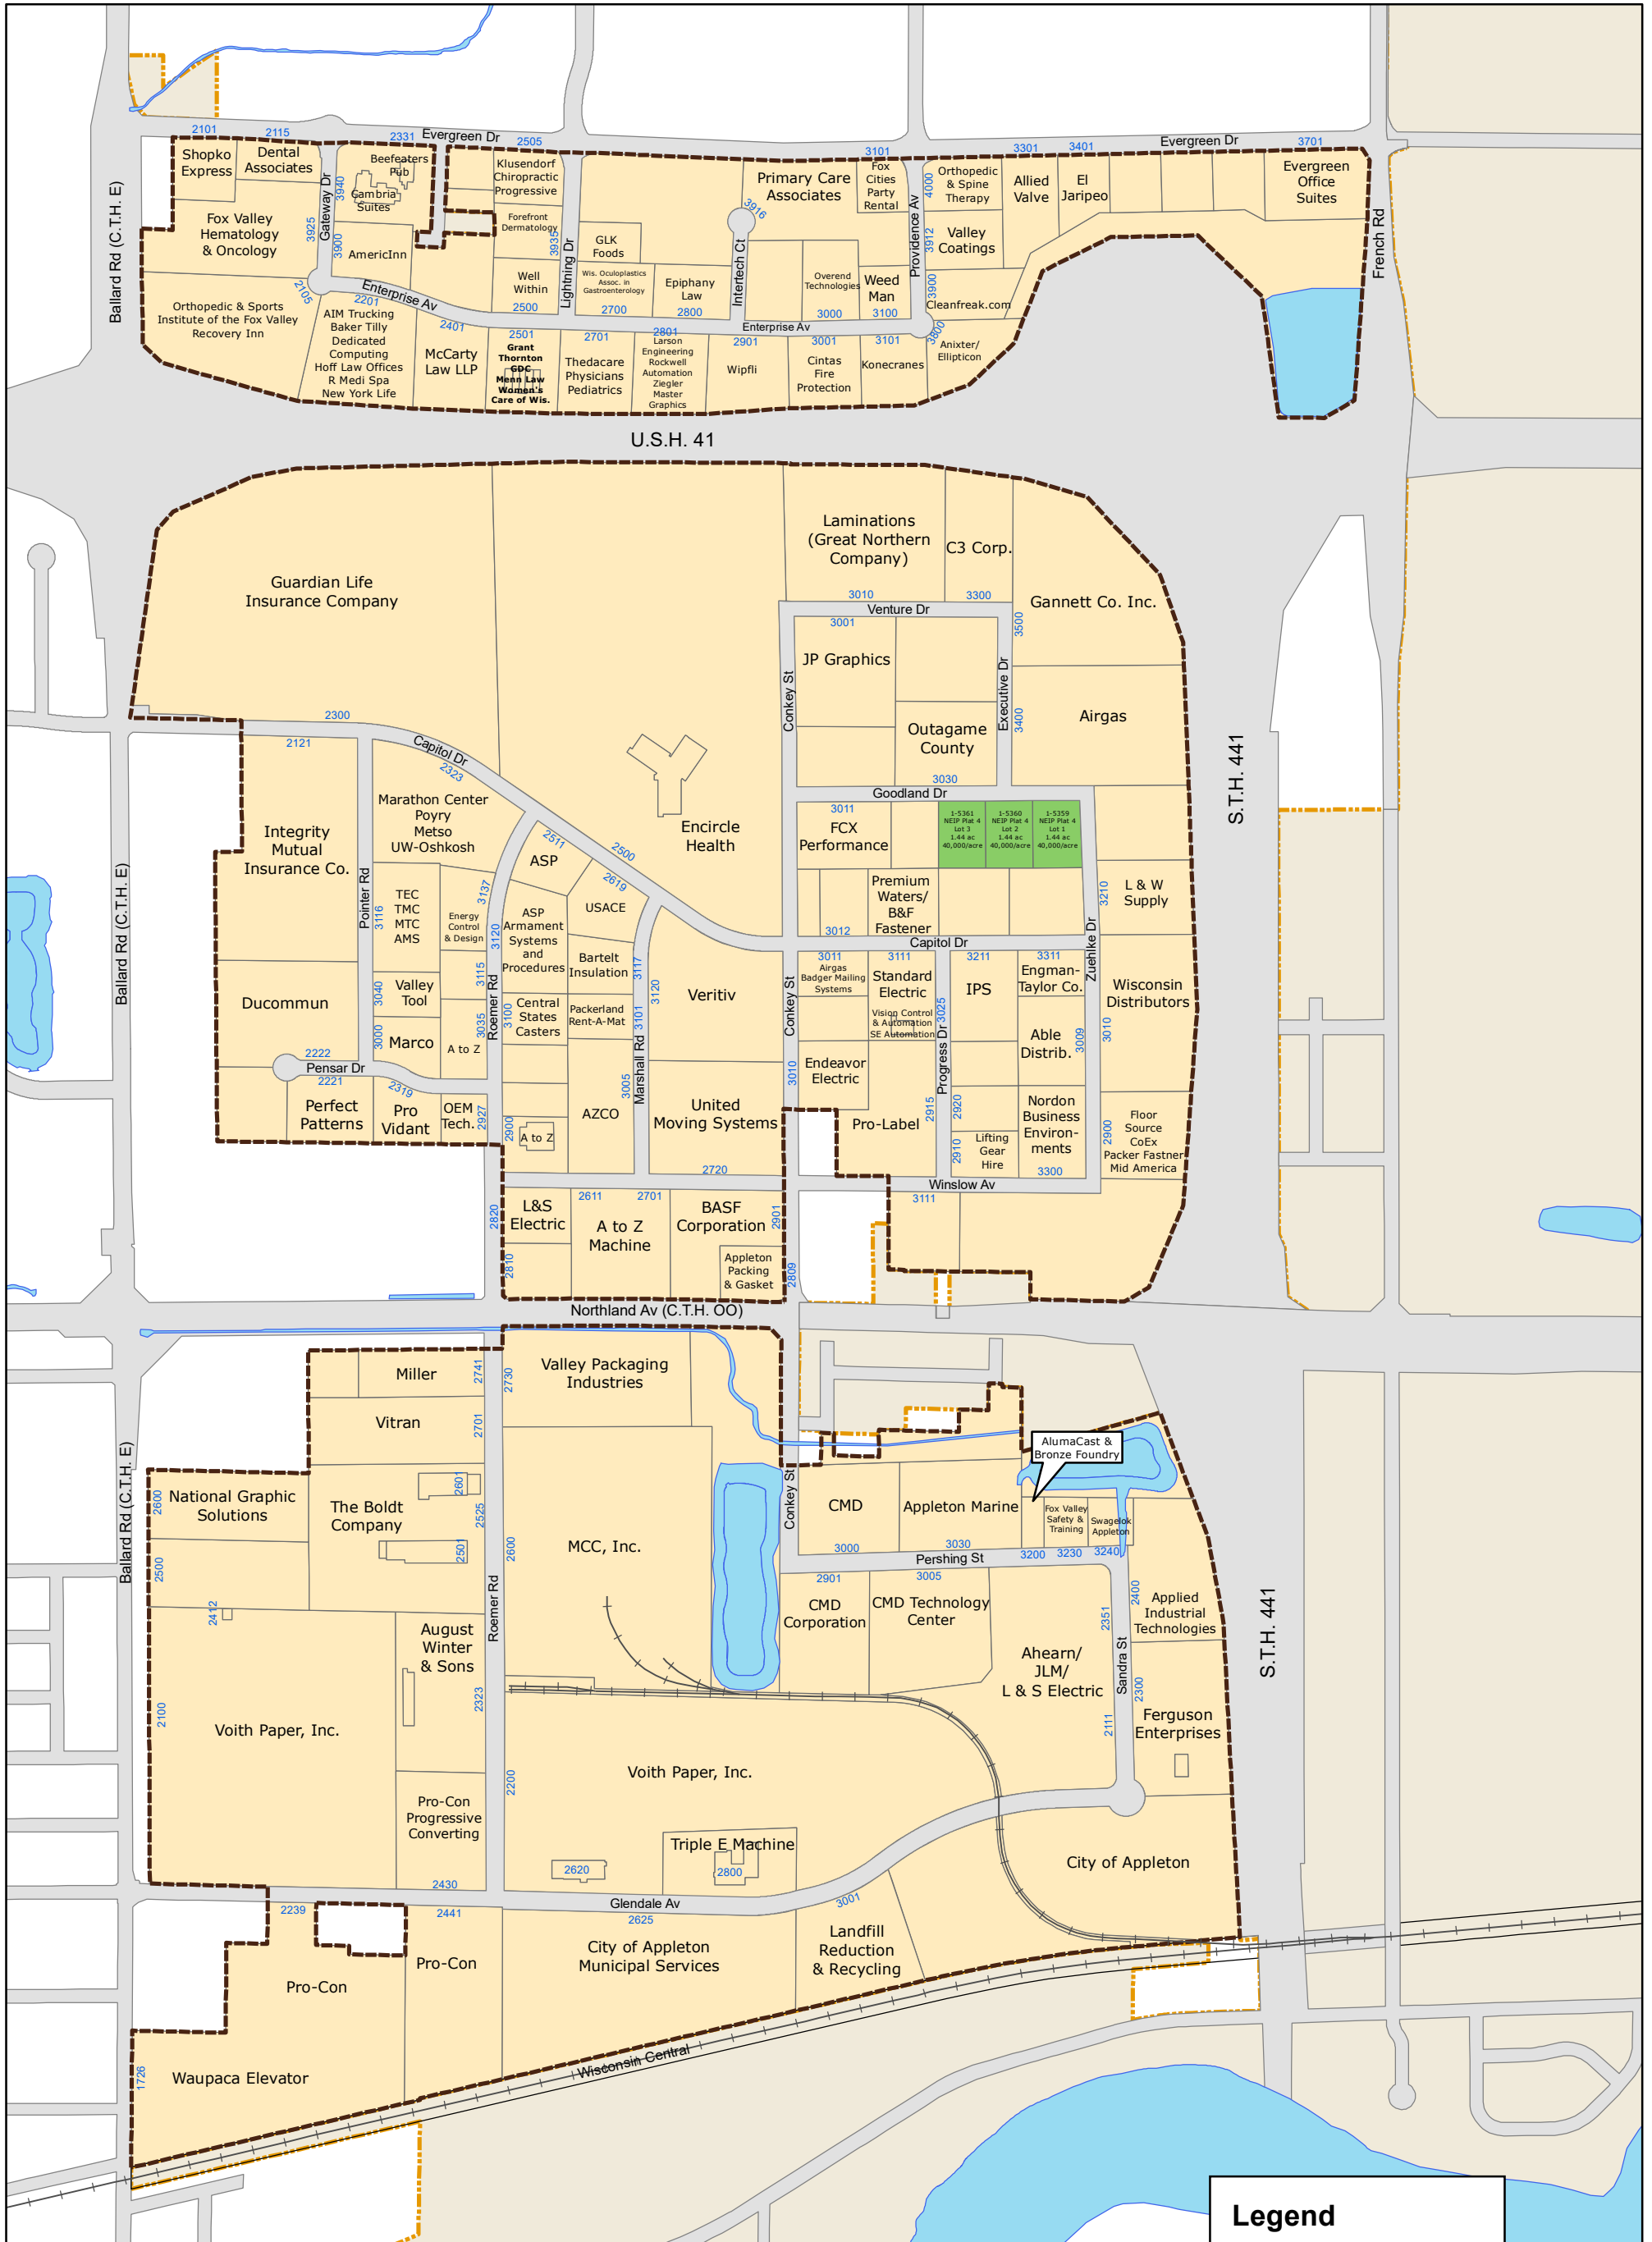

Northeast Business Park Appleton, Wisconsin

Legend

- For Sale (City owned)
- Park Parcels
- Park Boundary
- City Limits