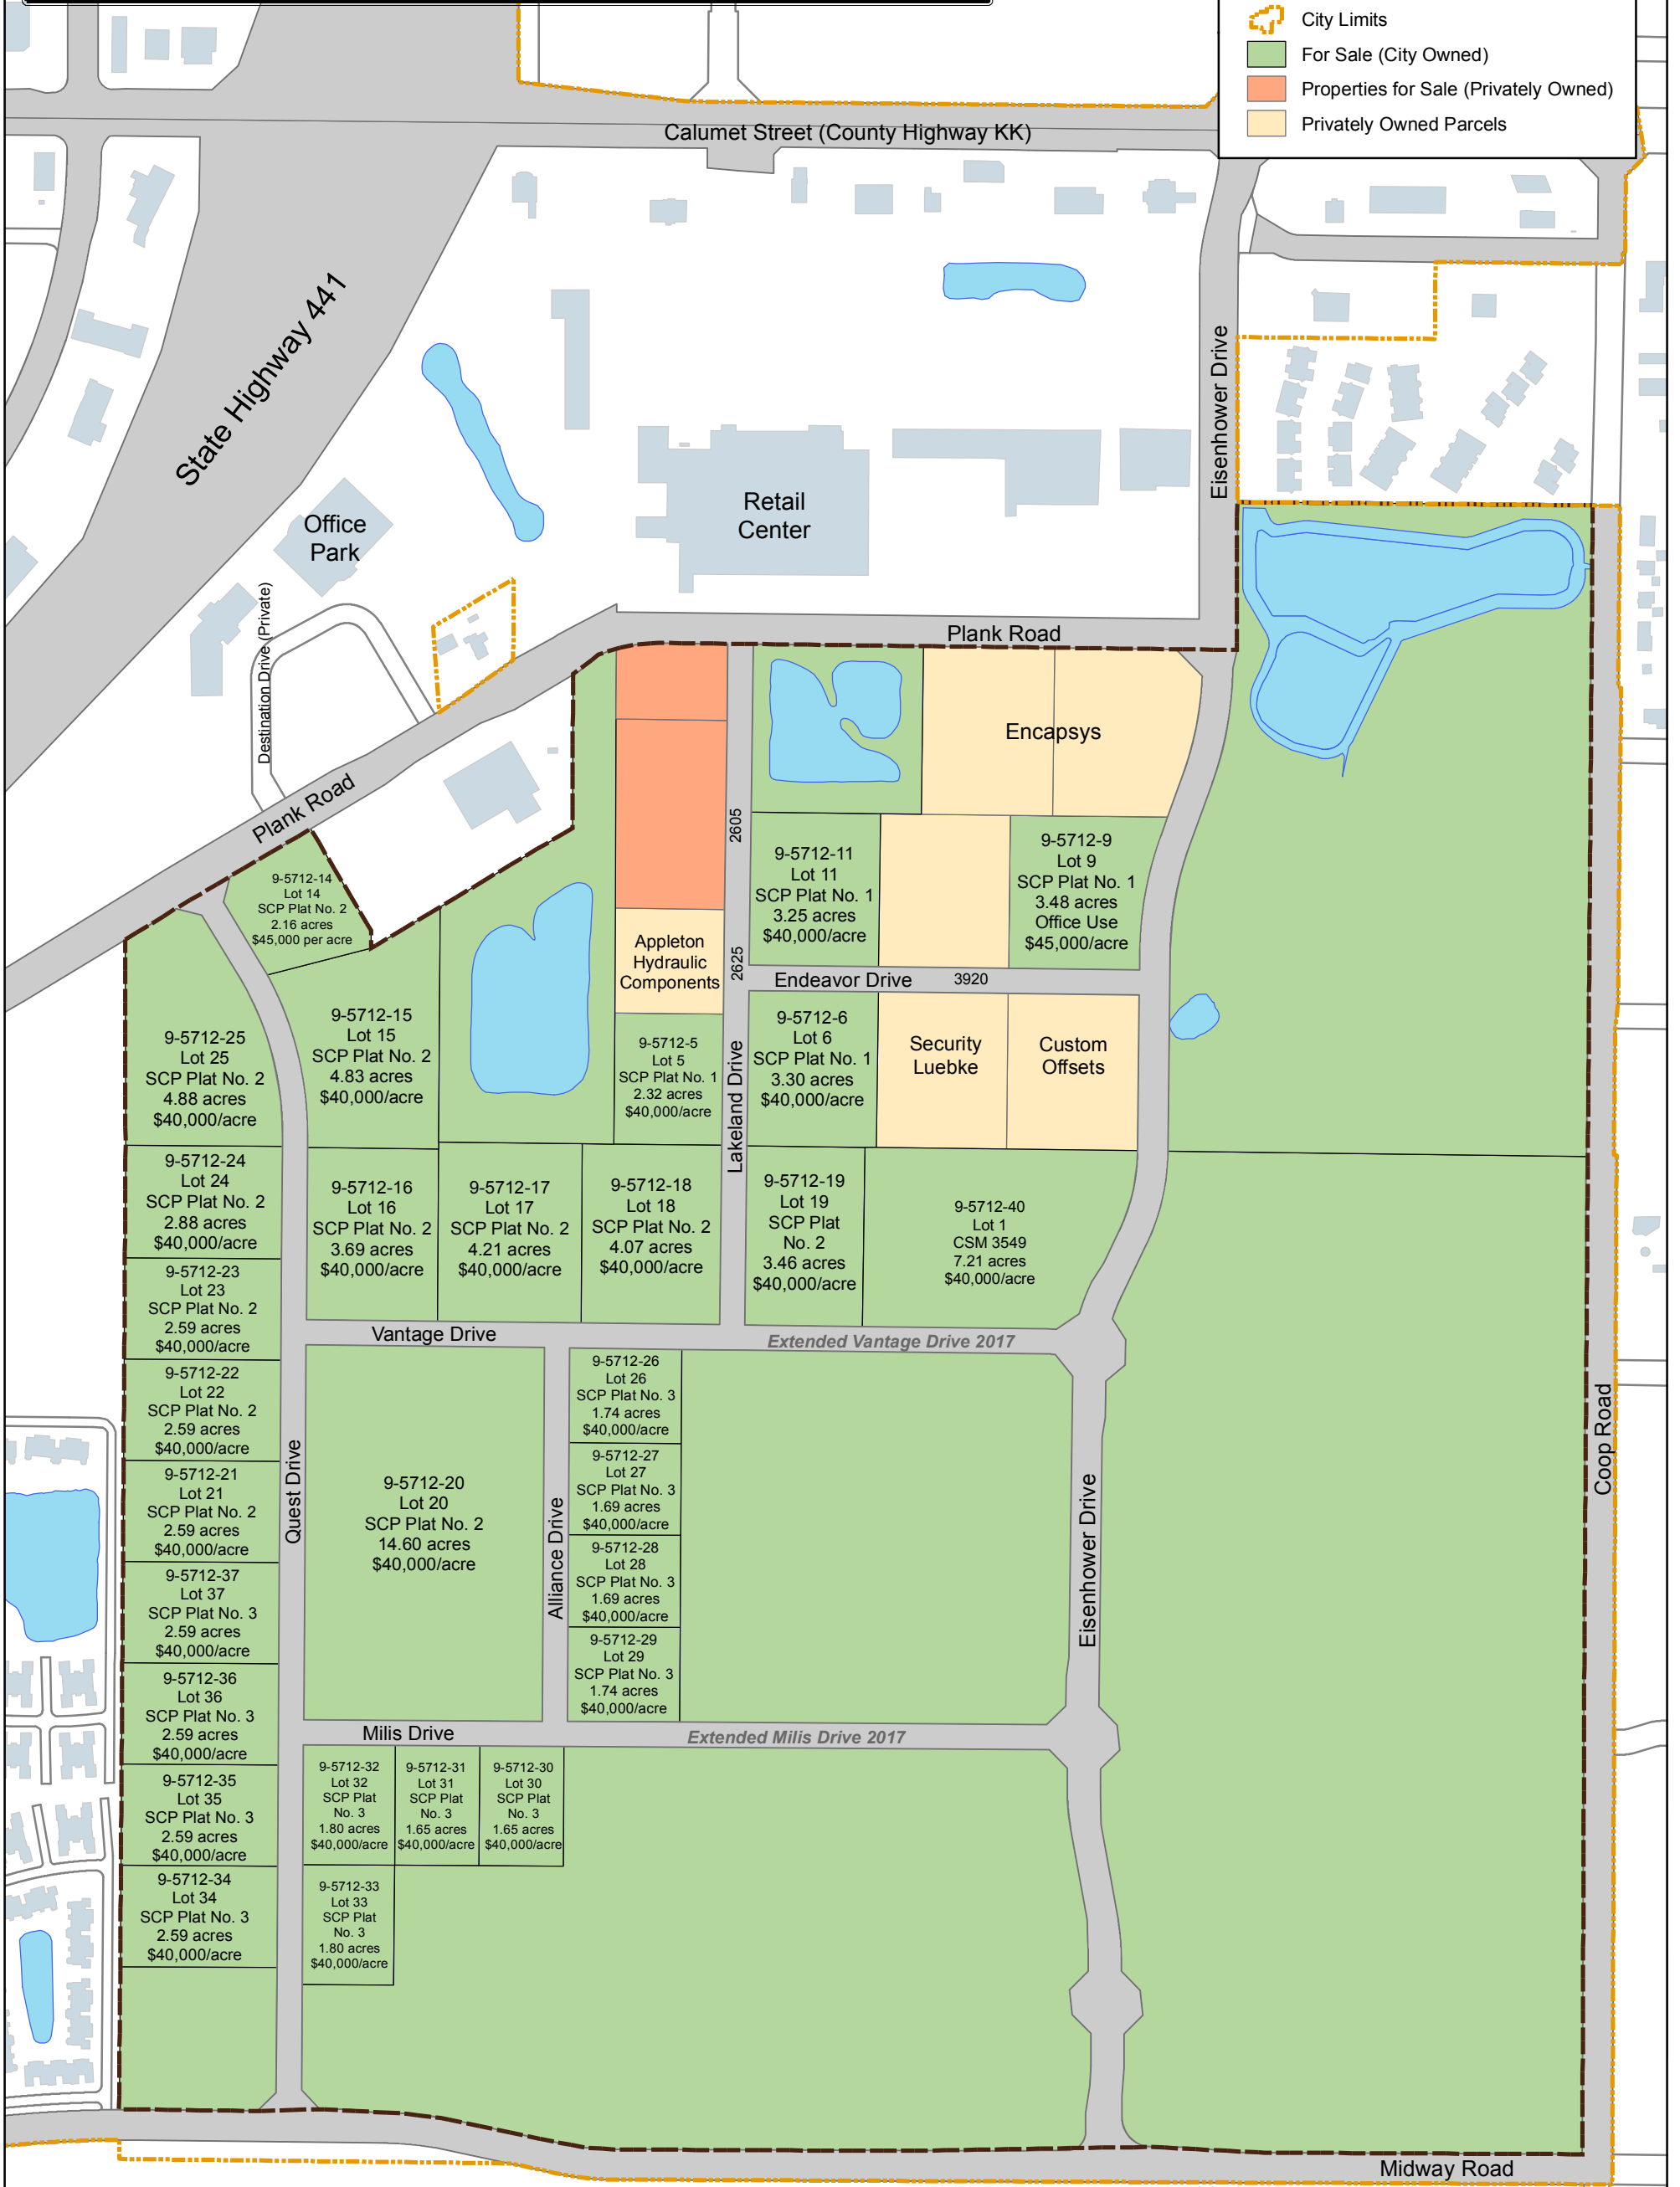

## Legend

- Park Boundary
- City Limits
- For Sale (City Owned)
- Properties for Sale (Privately Owned)
- Privately Owned Parcels

0 250 500 1,000 Feet