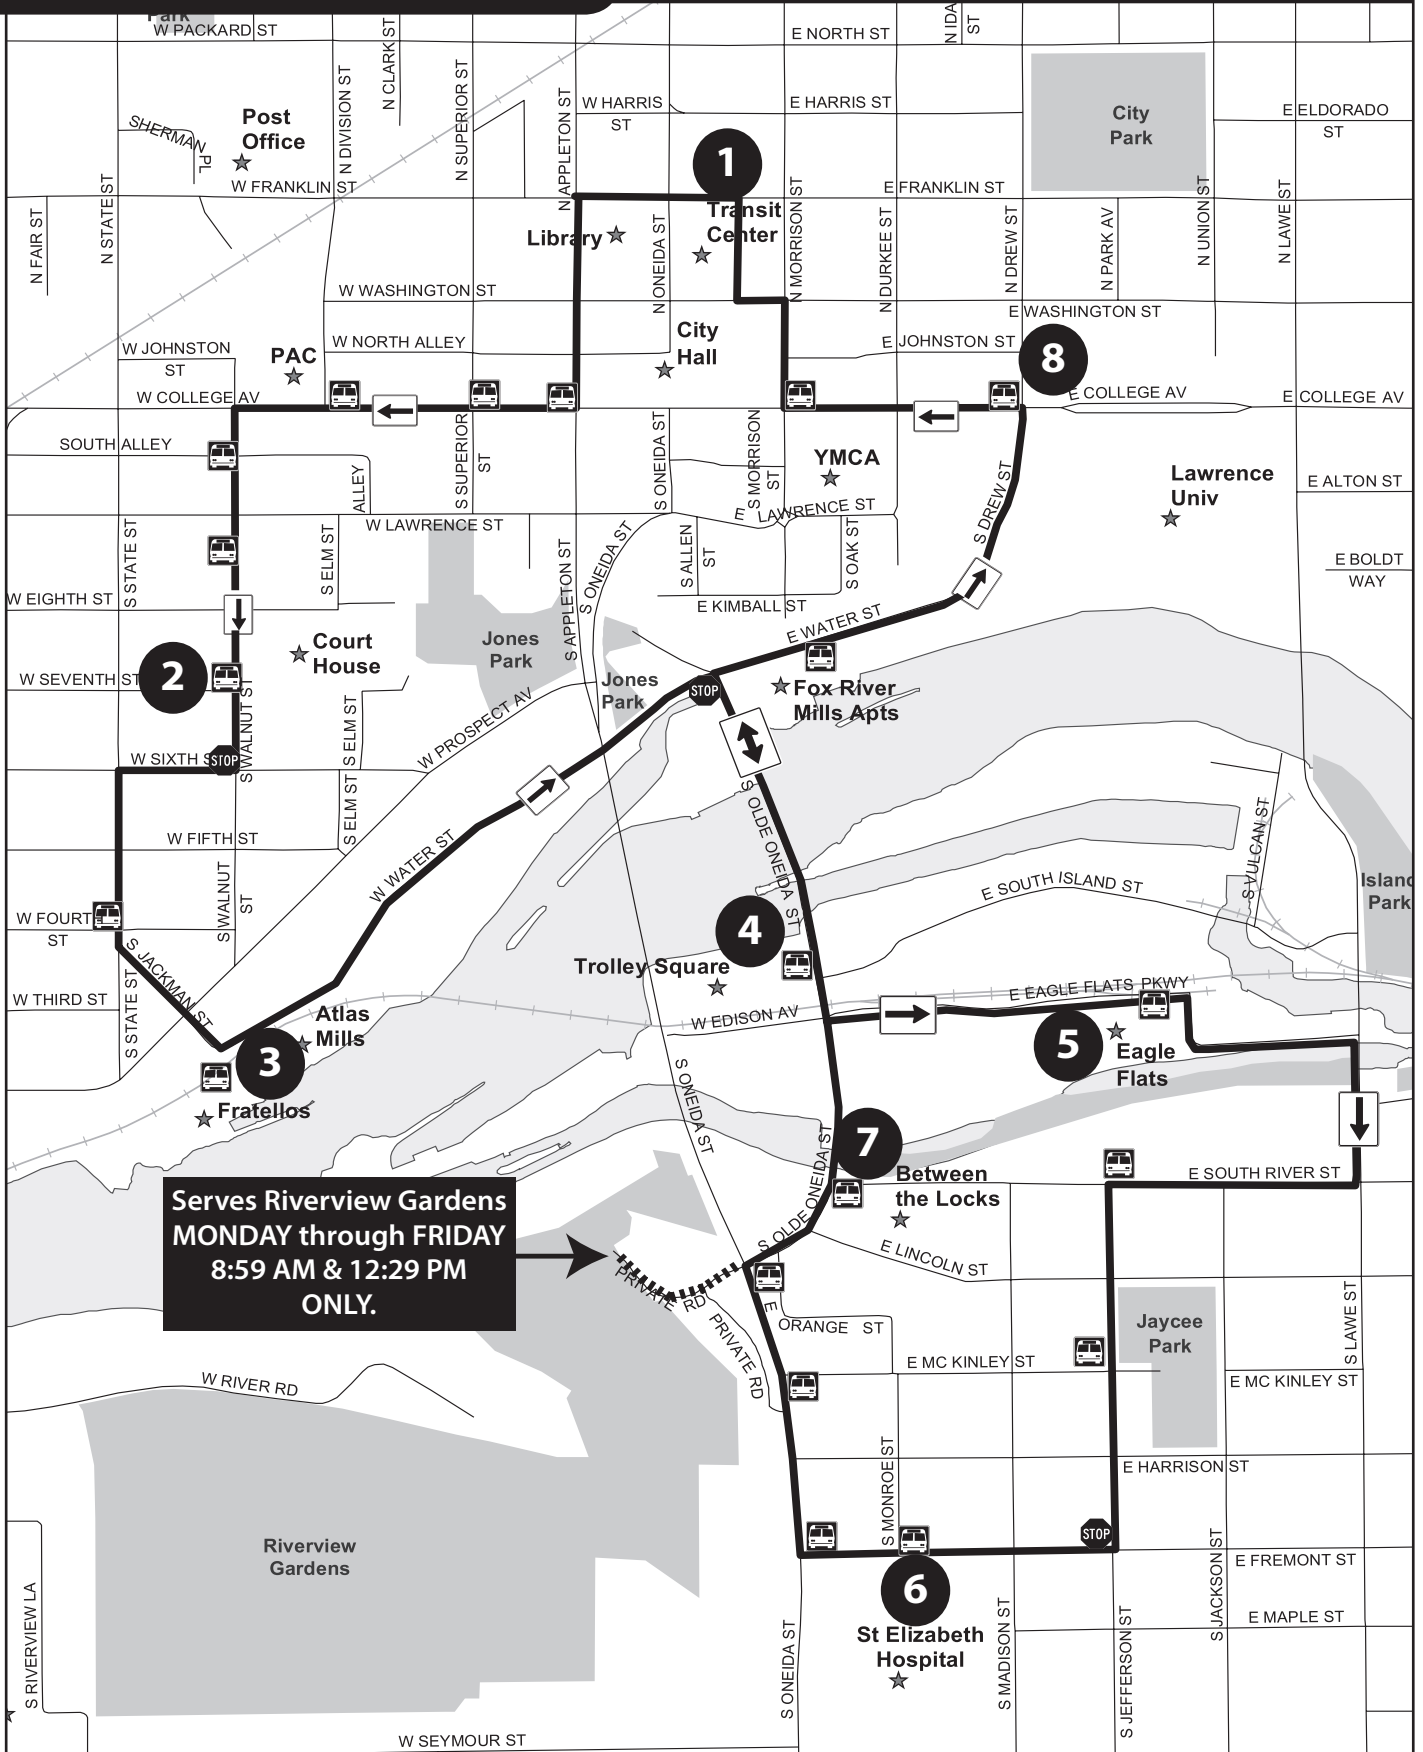

9

THE LINK

Effective:
September 28, 2015 - June 1, 2016