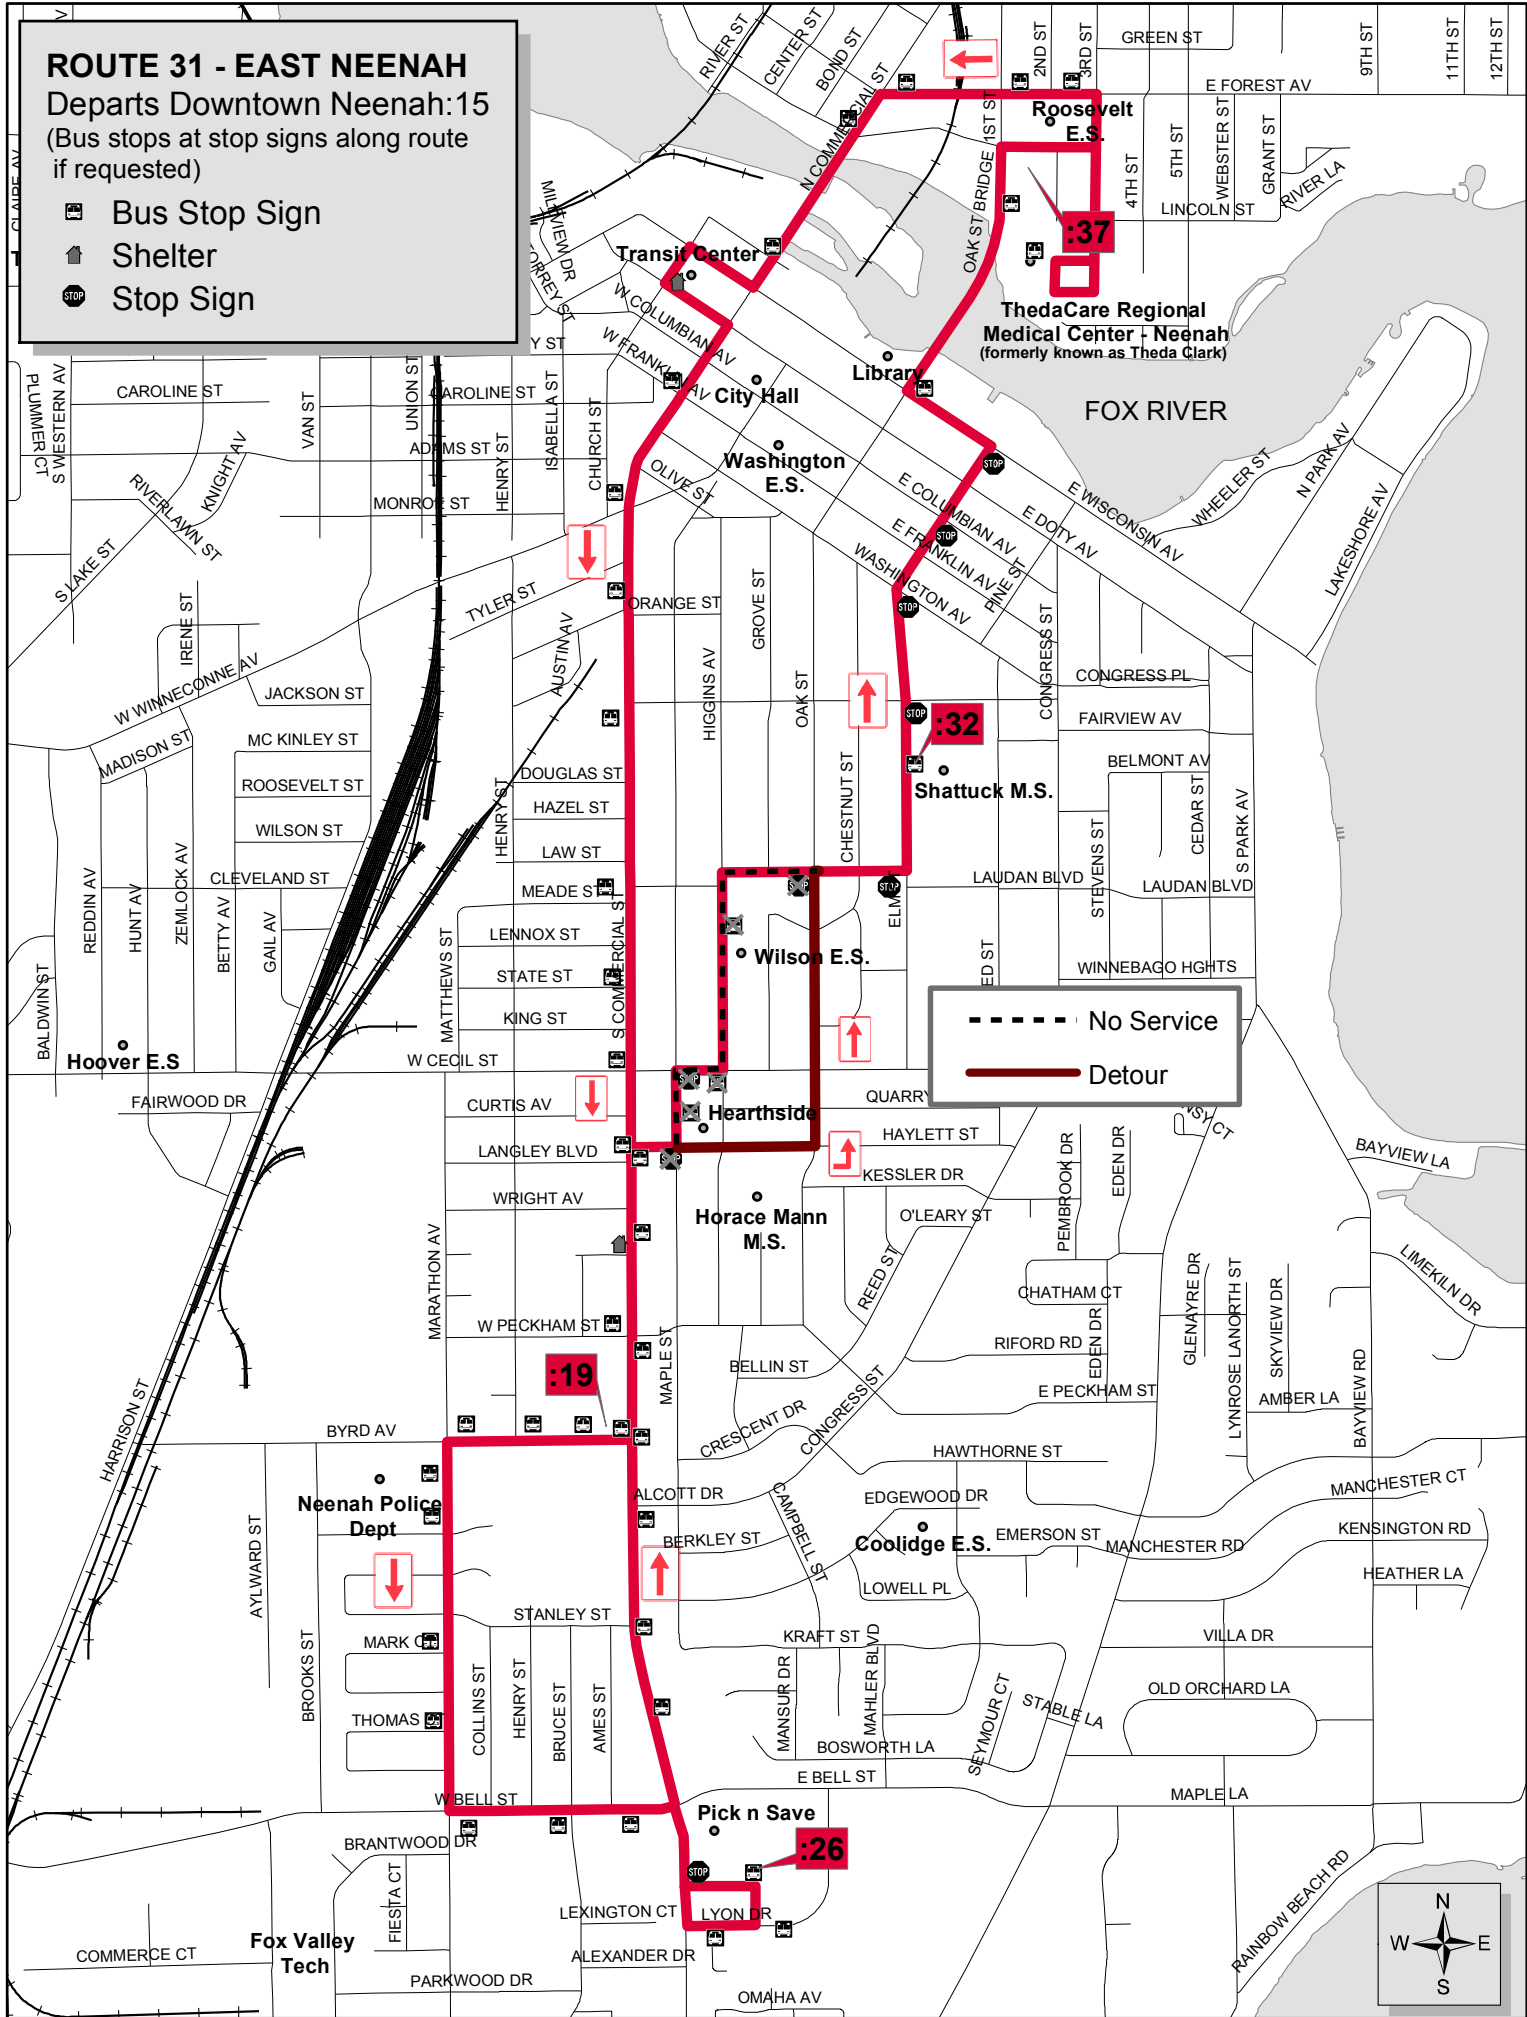

ROUTE 31 - EAST NEENAH

Departs Downtown Neenah: 15
(Bus stops at stop signs along route if requested)

-  Bus Stop Sign
-  Shelter
-  Stop Sign

--- No Service
— Detour