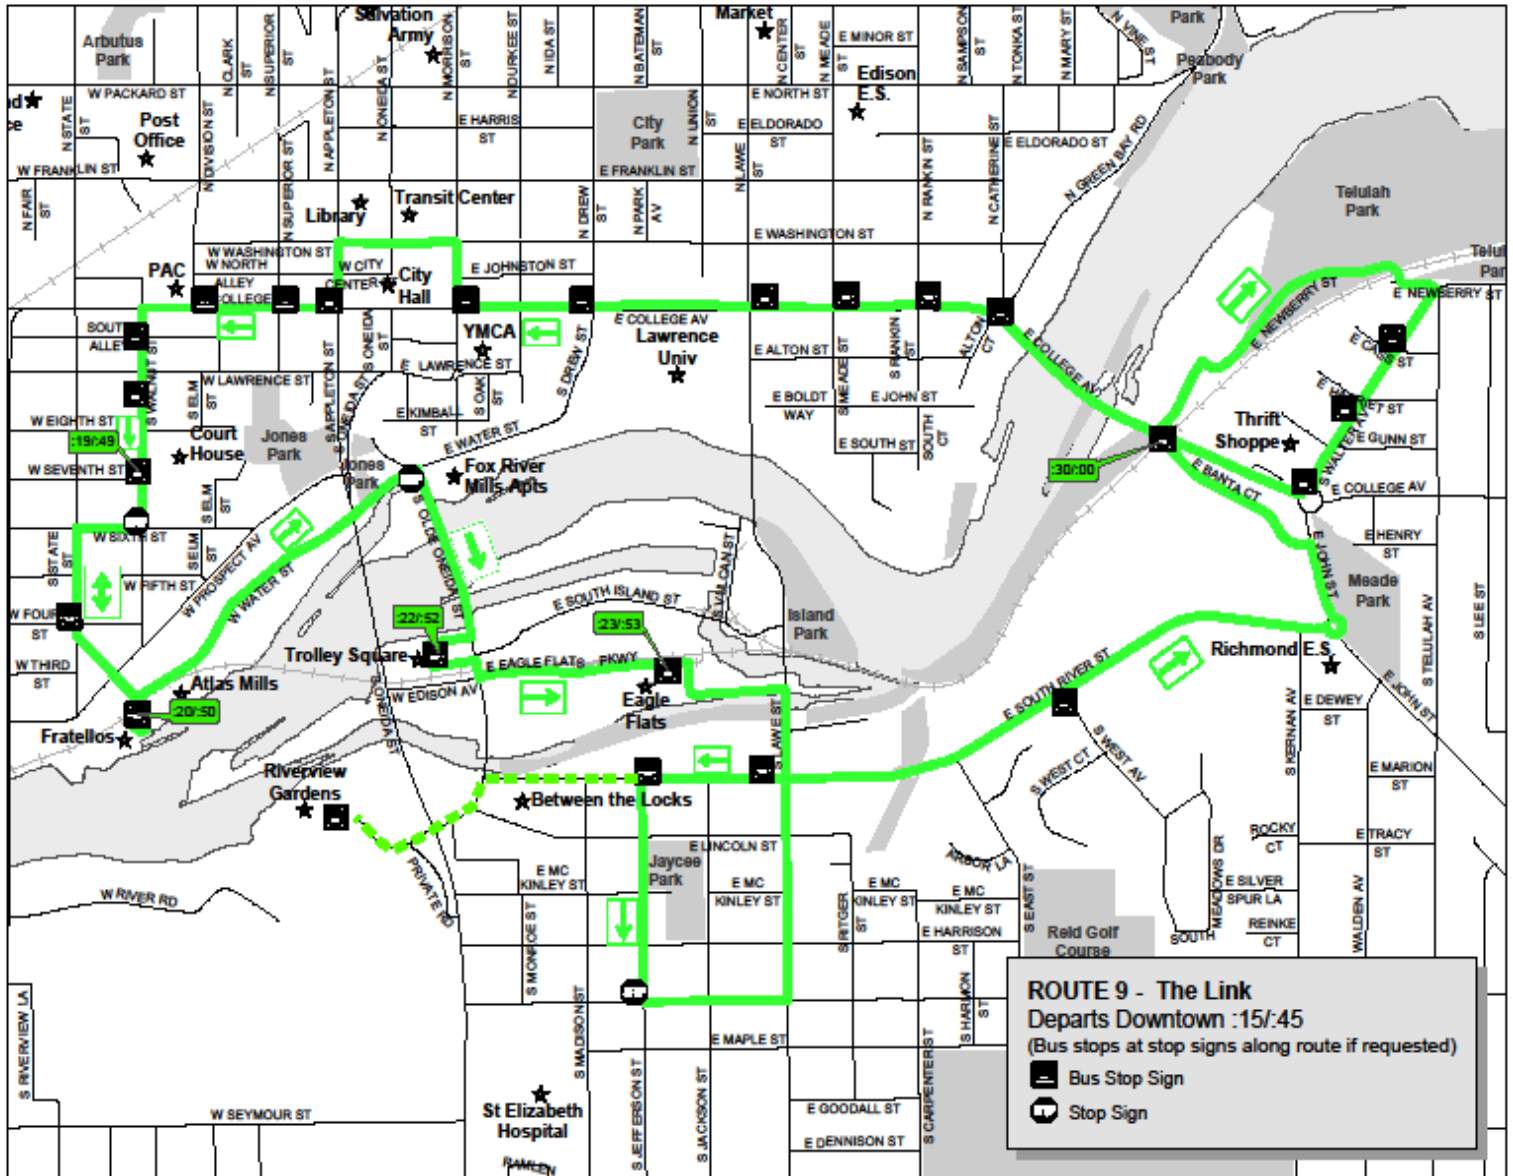

# ROUTE CHANGE

ROUTE #9 Link  
Effective: 6/1/17

920-832-5800  
920-993-7083 (TTY)  
[www.MyValleyTransit.com](http://www.MyValleyTransit.com)