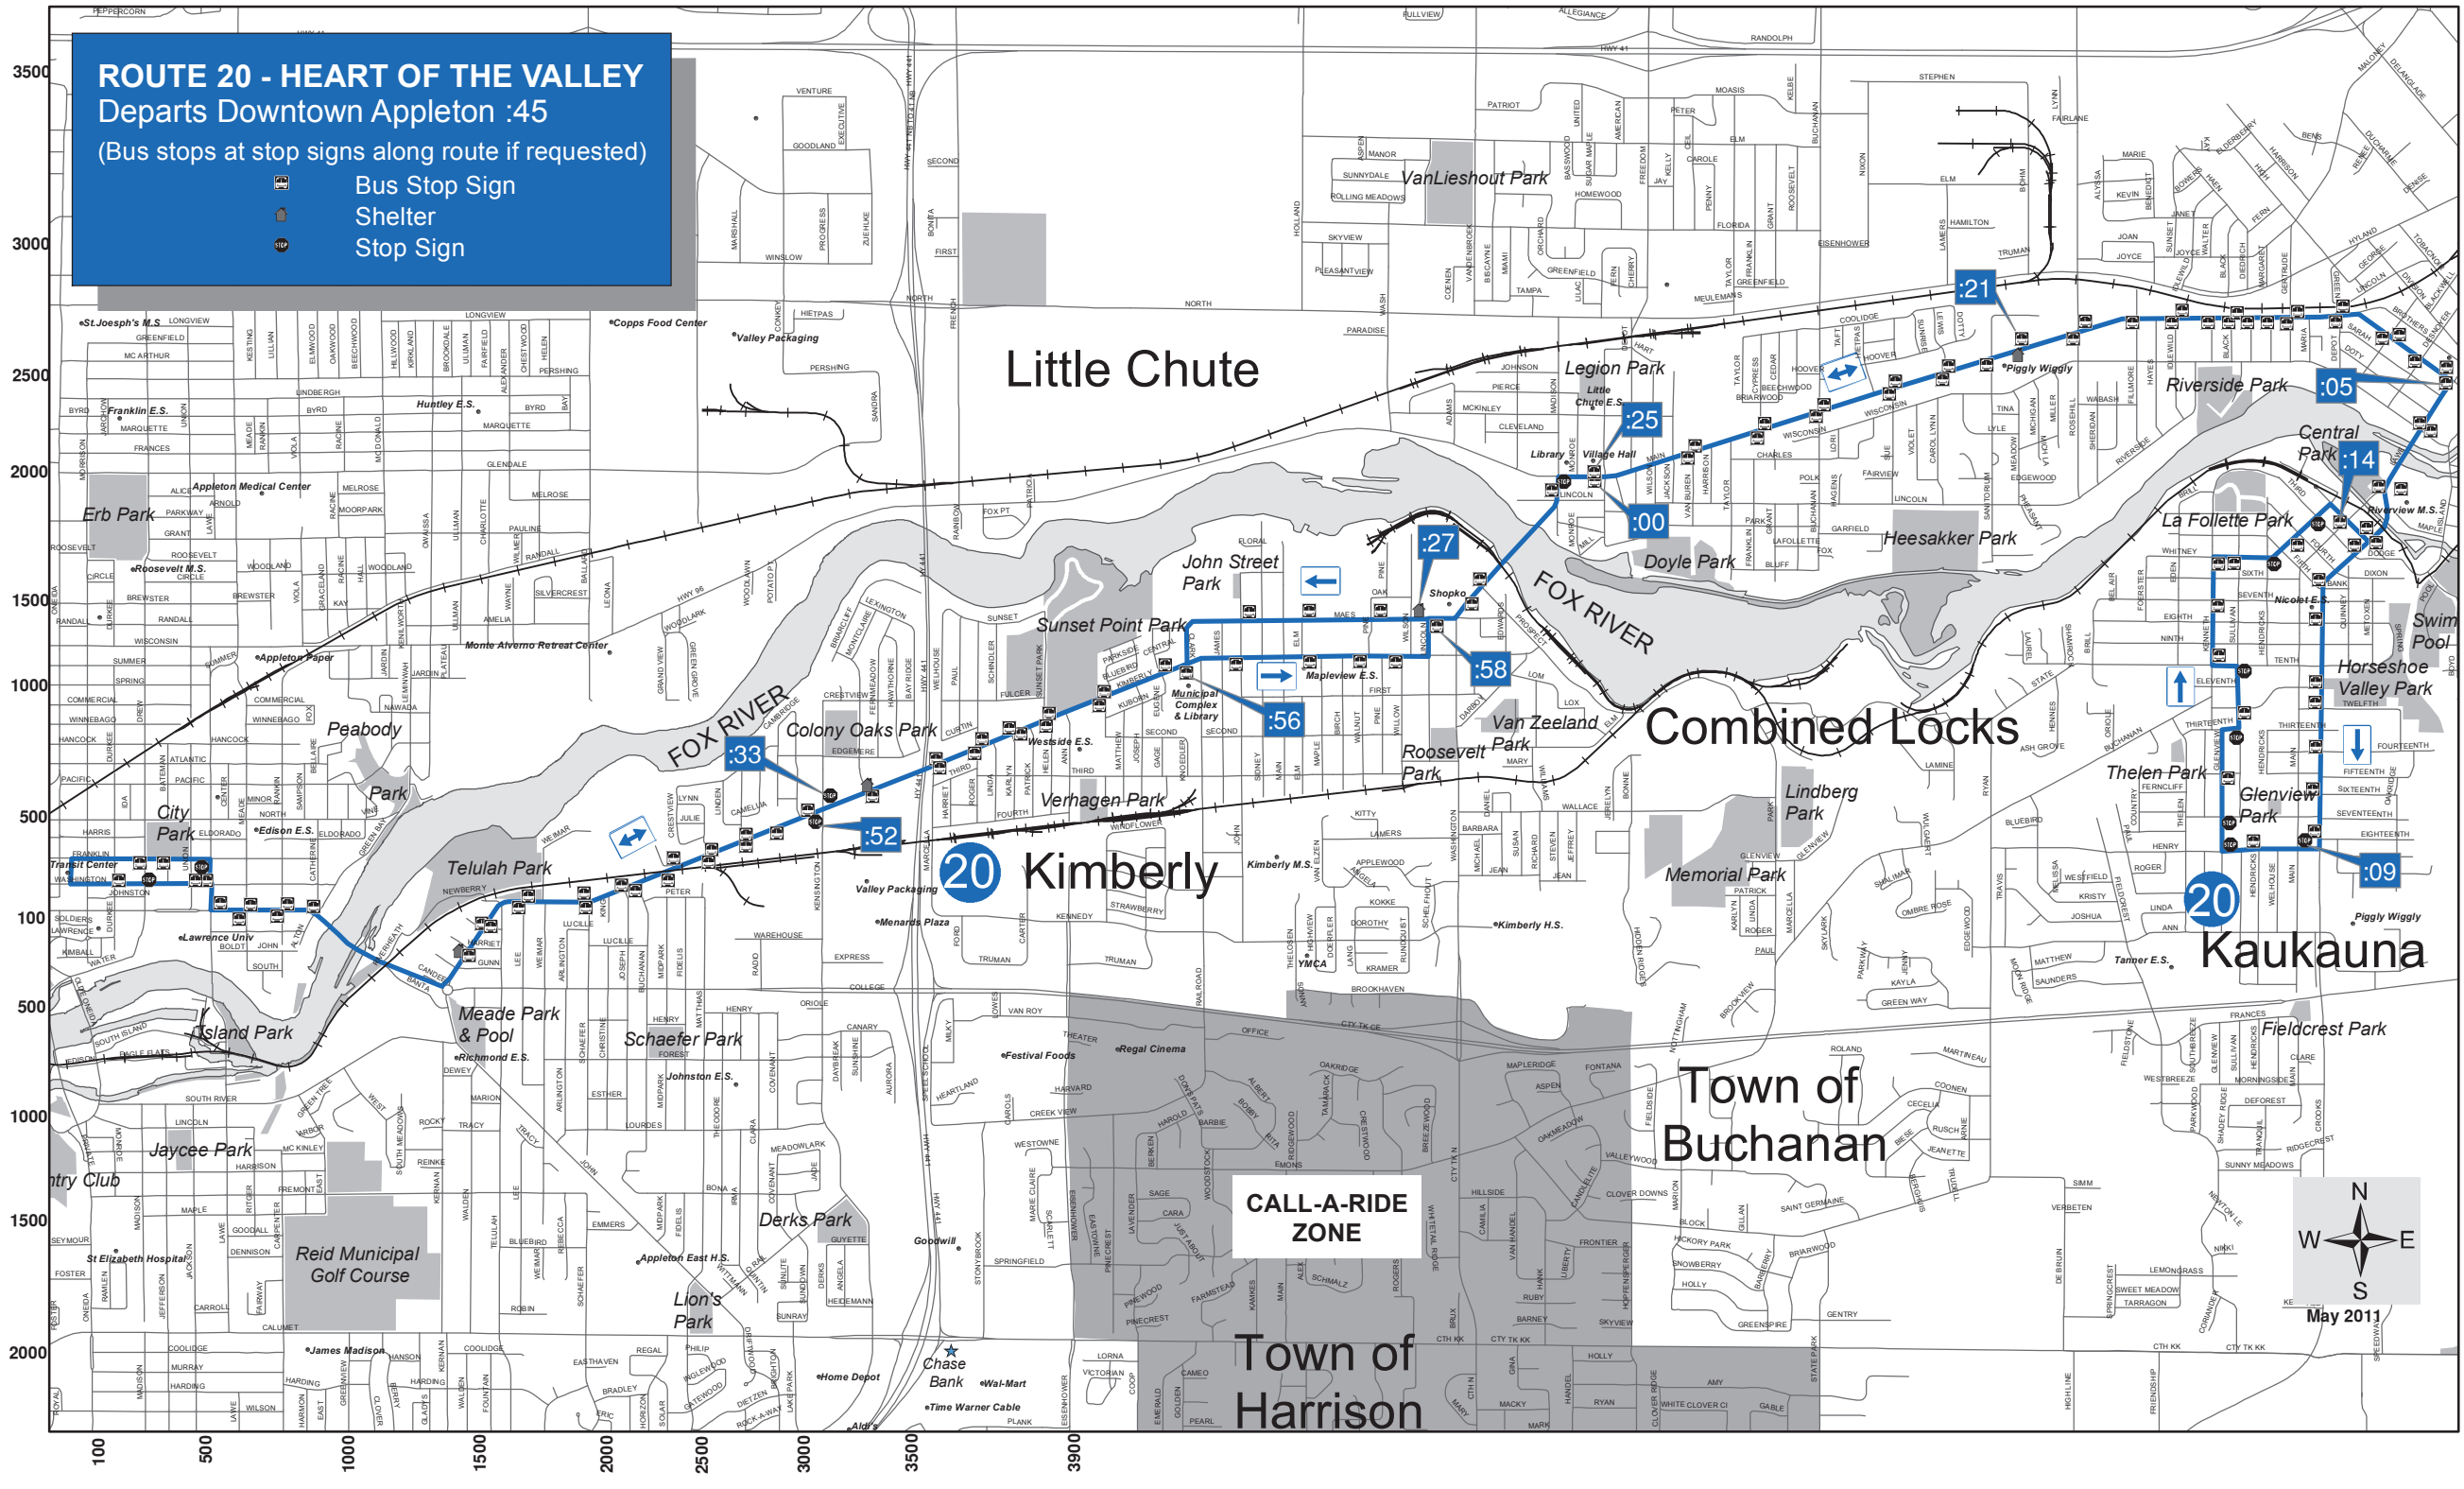

ROUTE 20 - HEART OF THE VALLEY
 Departs Downtown Appleton :45
 (Bus stops at stop signs along route if requested)

-  Bus Stop Sign
-  Shelter
-  Stop Sign

Little Chute

Combined Locks

Kimberly

Kaukauna

Town of Buchanan

CALL-A-RIDE ZONE

Town of Harrison

May 2011