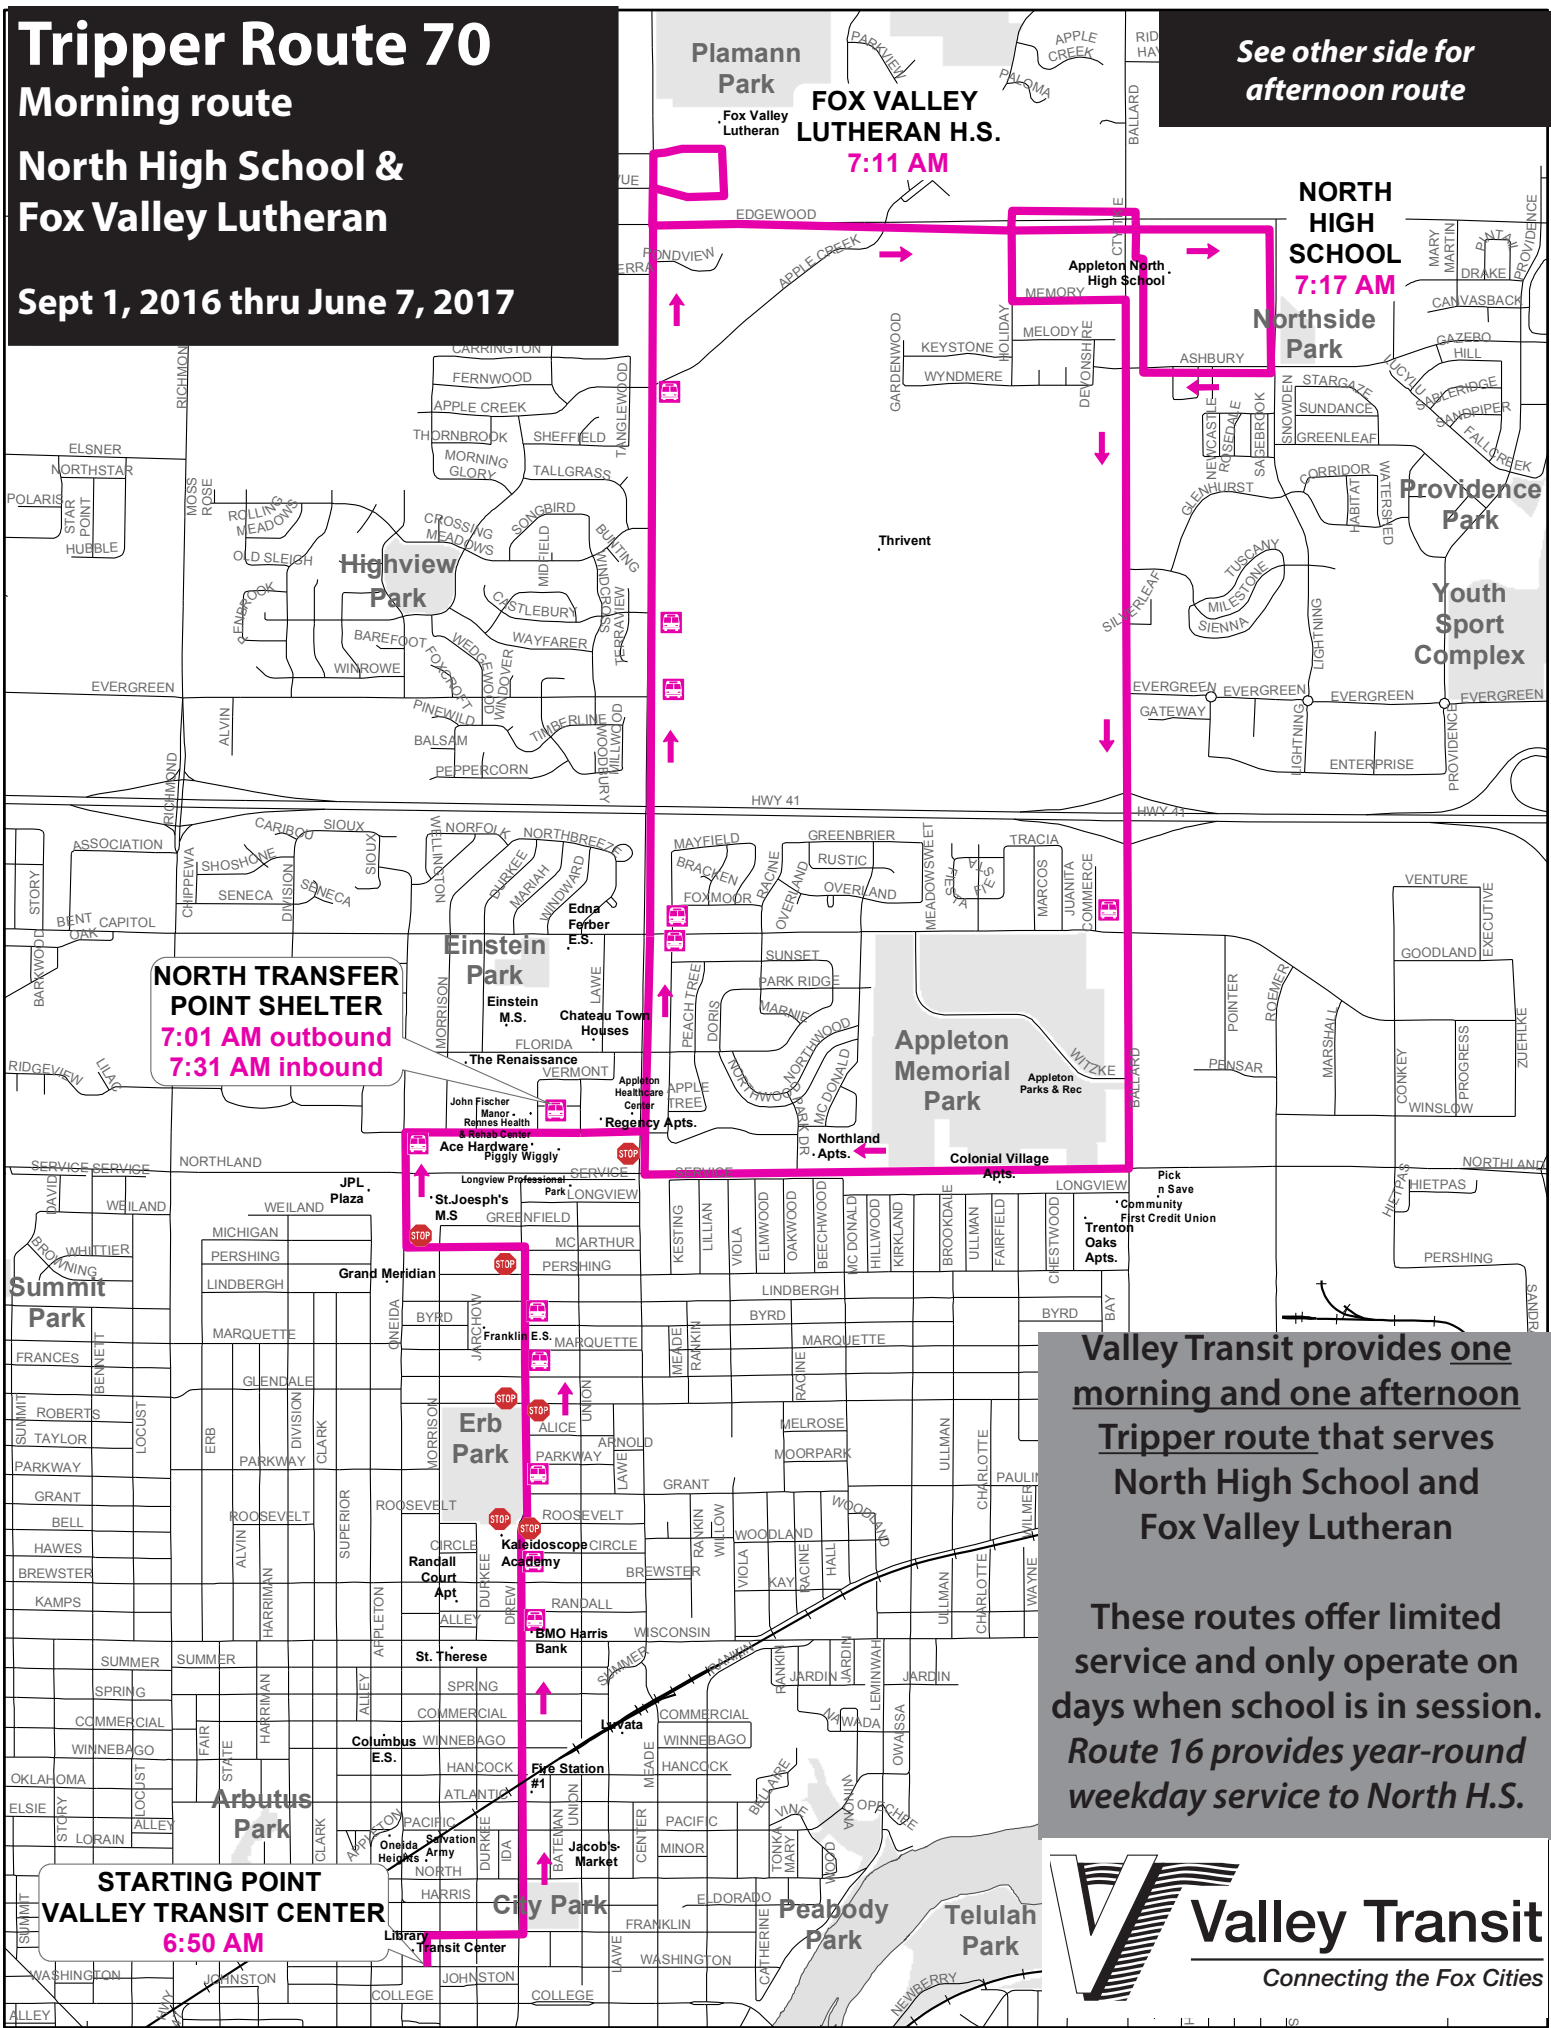

# Tripper Route 70

Morning route

North High School & Fox Valley Lutheran

Sept 1, 2016 thru June 7, 2017

See other side for afternoon route

**NORTH TRANSFER POINT SHELTER**  
7:01 AM outbound  
7:31 AM inbound

Valley Transit provides one morning and one afternoon Tripper route that serves North High School and Fox Valley Lutheran

These routes offer limited service and only operate on days when school is in session. *Route 16 provides year-round weekday service to North H.S.*

**STARTING POINT**  
VALLEY TRANSIT CENTER  
6:50 AM

# Tripper Route 70

Afternoon route

North High School & Fox Valley Lutheran

Sept 1, 2016 thru June 6, 2017

See other side for morning route

Valley Transit provides one morning and one afternoon Tripper route that serves North High School and Fox Valley Lutheran