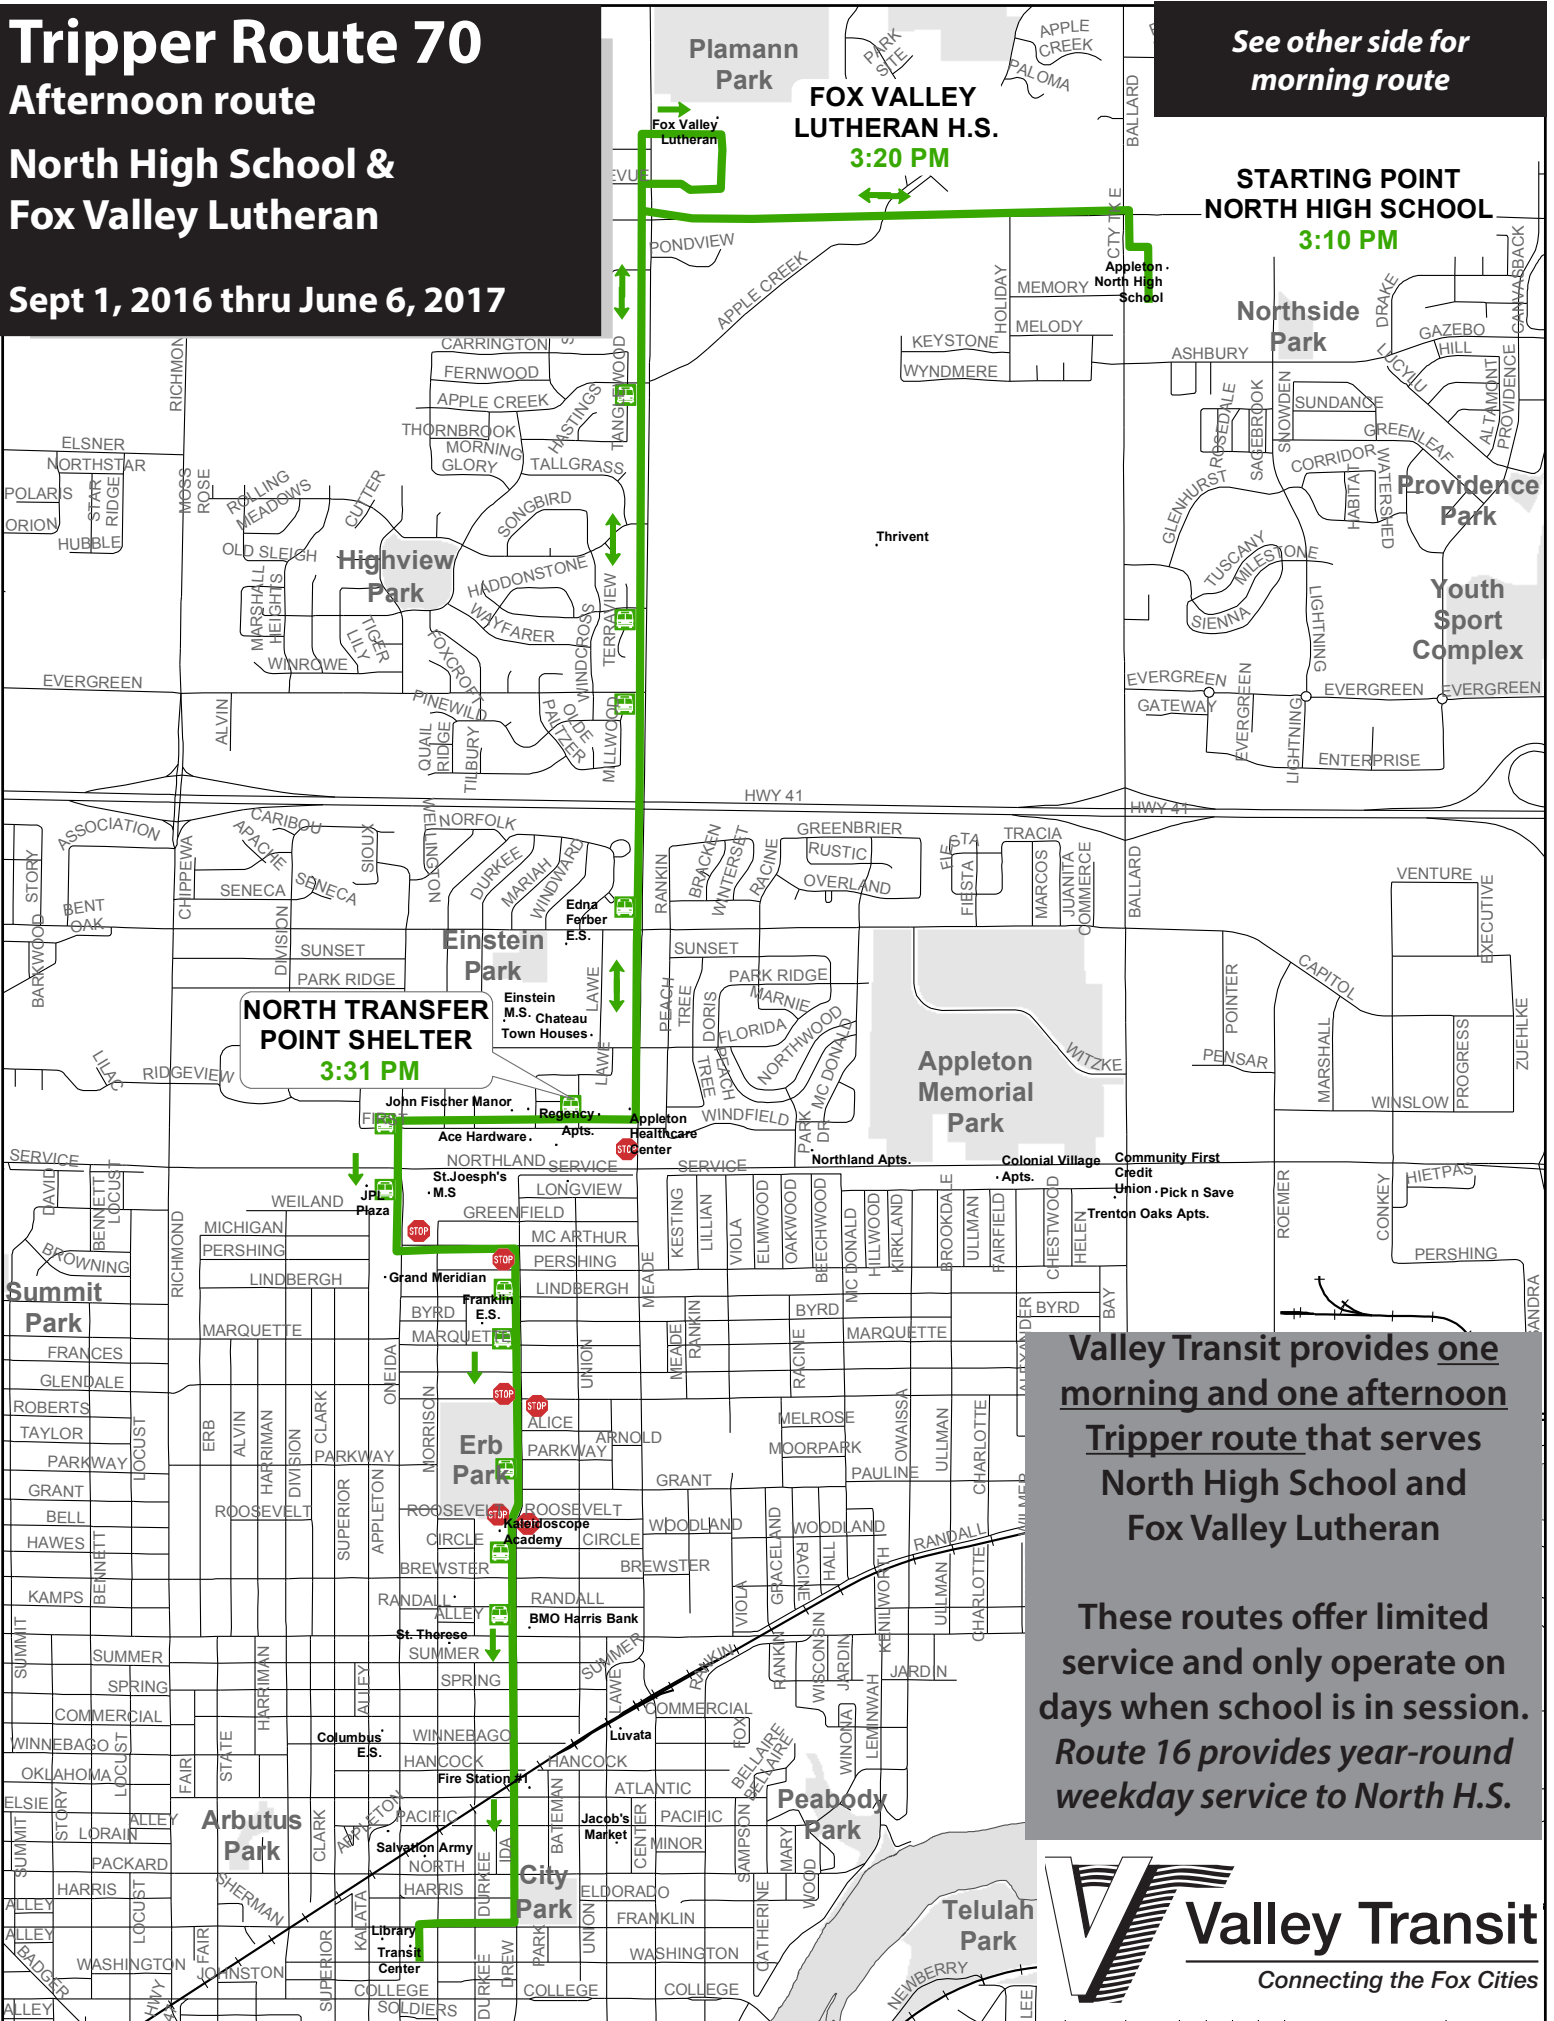

Valley Transit provides one morning and one afternoon Tripper route that serves North High School and Fox Valley Lutheran

These routes offer limited service and only operate on days when school is in session. *Route 16 provides year-round weekday service to North H.S.*

**STARTING POINT**  
VALLEY TRANSIT CENTER  
6:50 AM

# Tripper Route 70

Afternoon route

North High School & Fox Valley Lutheran

Sept 1, 2016 thru June 6, 2017

See other side for morning route

Valley Transit provides one morning and one afternoon Tripper route that serves North High School and Fox Valley Lutheran

These routes offer limited service and only operate on days when school is in session. Route 16 provides year-round weekday service to North H.S.