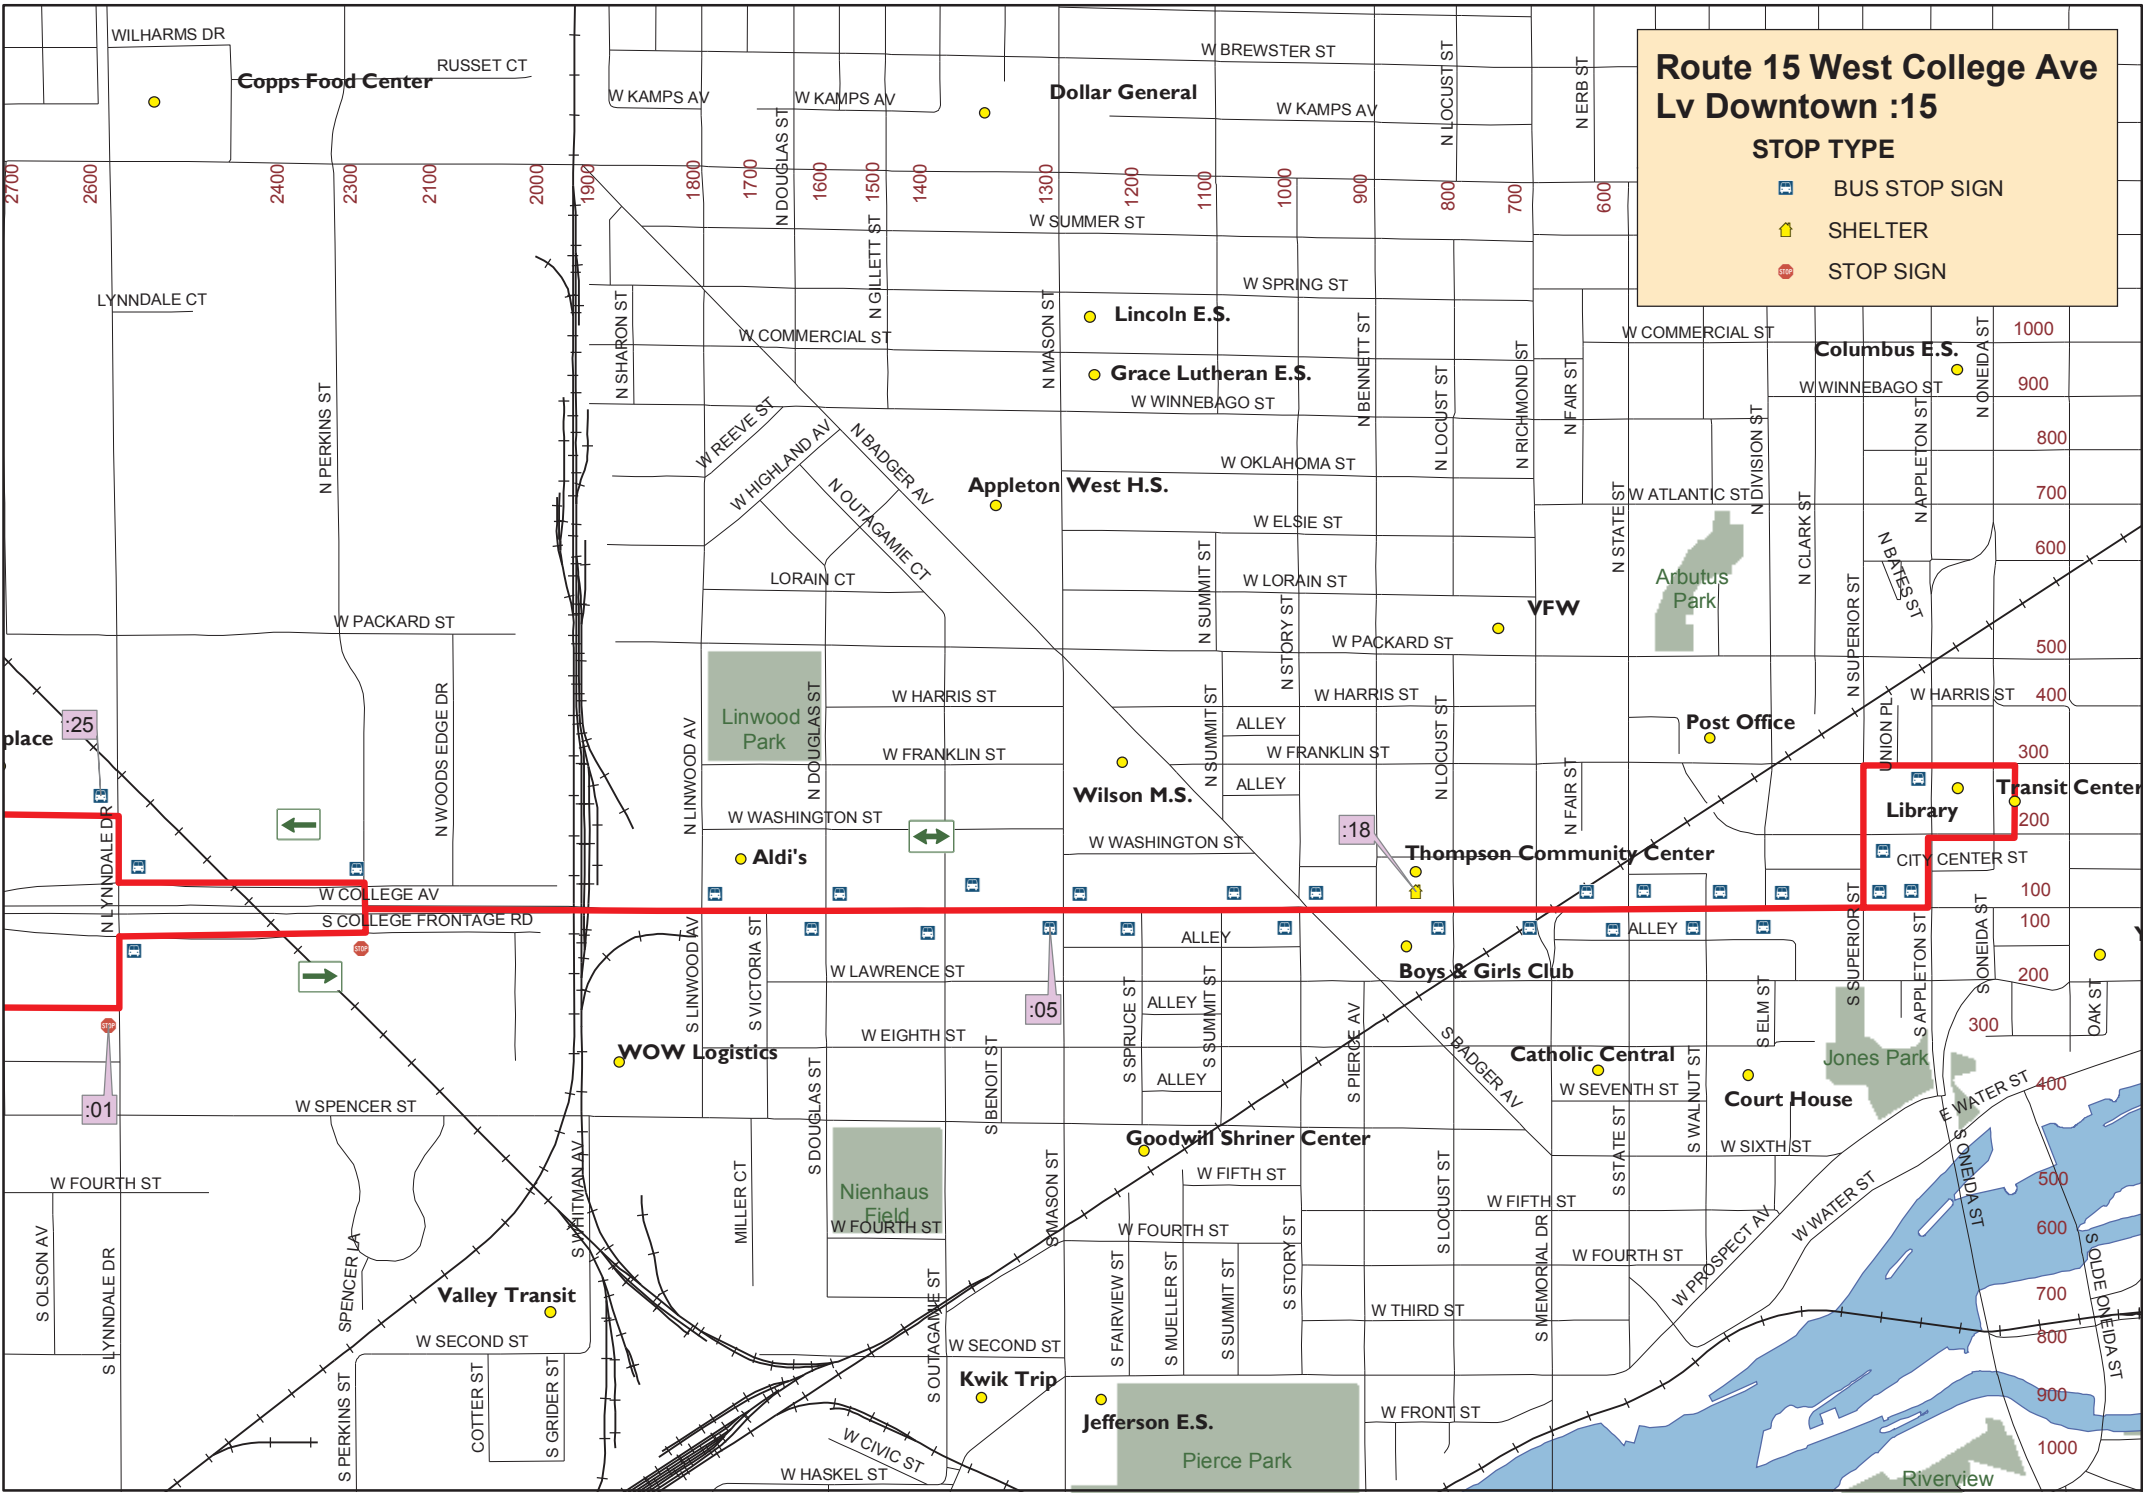

Route 15 West College Ave Lv Downtown :15

STOP TYPE

-  BUS STOP SIGN
-  SHELTER
-  STOP SIGN

Route 15 - West College

Timetable

Departs from Downtown Appleton. Makes Transfers with Route 40 at the Fox River Mall

Departs	Thompson Comm. Ctr	The Marketplace	Woodman's Grocery	Bluemound & Spencer	Fox River Mall	Wal-Mart (Grand Chute)	Lynndale & S. Frontage	College & Mason	Arrives
6:15 *	6:18 *	6:25 *	6:31 *	6:36 *	6:45 *	6:50 *	7:01 *	7:05 *	7:10 *
7:15 *	7:18 *	7:25 *	7:31 *	7:36 *	7:45 *	7:50 *	8:01 *	8:05 *	8:10 *
8:15	8:18	8:25	8:31	8:36	8:45	8:50	9:01	9:05	9:10
9:15	9:18	9:25	9:31	9:36	9:45	9:50	10:01	10:05	10:10
10:15	10:18	10:25	10:31	10:36	10:45	10:50	11:01	11:05	11:10
11:15	11:18	11:25	11:31	11:36	11:45	11:50	12:01 PM	12:05 PM	12:10 PM
12:15 PM	12:18 PM	12:25 PM	12:31 PM	12:36 PM	12:45 PM	12:50 PM	1:01	1:05	1:10
1:15	1:18	1:25	1:31	1:36	1:45	1:50	2:01	2:05	2:10
2:15	2:18	2:25	2:31	2:36	2:45	2:50	3:01	3:05	3:10
3:15	3:18	3:25	3:31	3:36	3:45	3:50	4:01	4:05	4:10
4:15	4:18	4:25	4:31	4:36	4:45	4:50	5:01	5:05	5:10
5:15	5:18	5:25	5:31	5:36	5:45	5:50	6:01	6:05	6:10
6:15	6:18	6:25	6:31	6:36	6:45	6:50	7:01	7:05	7:10
7:15	7:18	7:25	7:31	7:36	7:45	7:50	8:01	8:05	8:10
8:15	8:18	8:25	8:31	8:36	8:45	8:50	9:01	9:05	9:10
9:15	9:18	9:25	9:31	9:36	9:45	9:50	10:01	10:05	10:10

* indicates trip taken Monday through Friday only