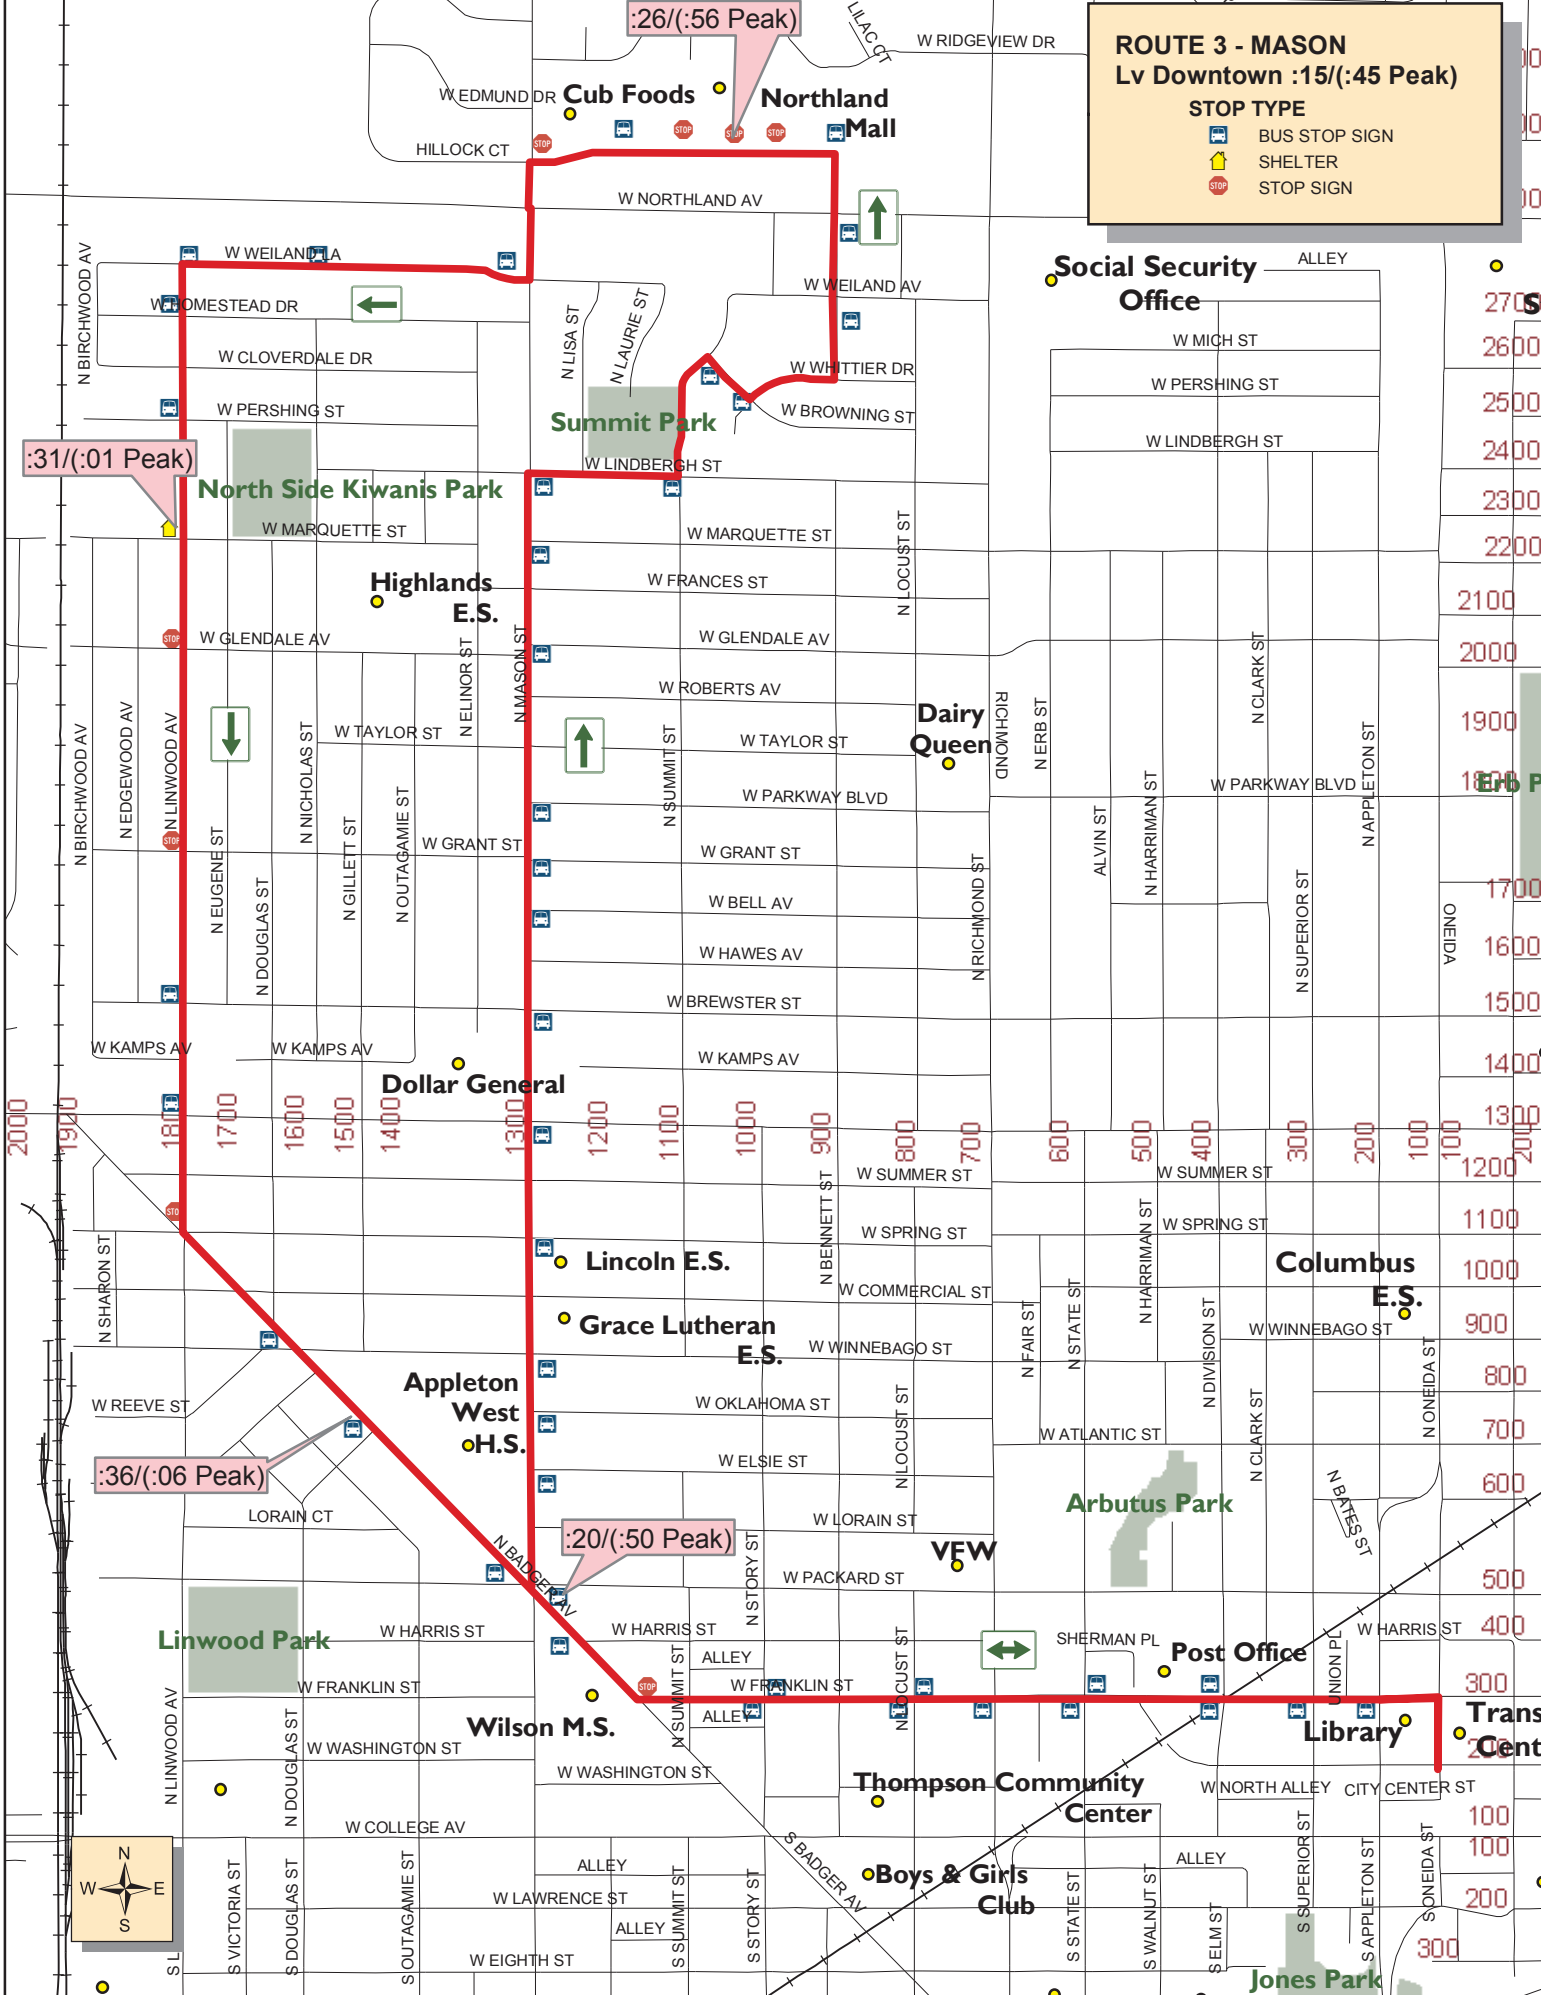

**ROUTE 3 - MASON**  
**Lv Downtown :15/(:45 Peak)**

**STOP TYPE**

- BUS STOP SIGN
- SHELTER
- STOP SIGN

:26/(:56 Peak)

:31/(:01 Peak)

:36/(:06 Peak)

:20/(:50 Peak)

**Route 3 - Mason**  
**Timetable**

Departs from downtown Appleton.

Departs	Badger & Mason	Northland Mall	Linwood & Marquette	Appleton West H.S.	Arrives (Next Route 2)
6:15 *	6:20 *	6:26 *	6:31 *	6:36 *	6:40 *
6:45 *	6:50 *	7:56 *	7:01 *	7:06 *	7:10 *
7:15 *	7:20 *	7:26 *	7:31 *	7:36 *	7:40 *
7:45 *	7:50 *	7:56 *	8:01 *	8:06 *	8:10 *
8:15	8:20	8:26	8:31	8:36	8:40
9:15	9:20	9:26	9:31	9:36	9:40
10:15	10:20	10:26	10:31	10:36	10:40
11:15	11:20	11:26	11:31	11:36	11:40
12:15 PM	12:20 PM	12:26 PM	12:31 PM	12:36 PM	12:40 PM
1:15	1:20	1:26	1:31	1:36	1:40
2:15	2:20	2:26	2:31	2:36	2:40
2:45 *	2:50 *	2:56 *	3:01 *	3:06 *	3:10 *
3:15	3:20	3:26	3:31	3:36	3:40
3:45 *	3:50 *	3:56 *	4:01 *	4:06 *	4:10 *
4:15	4:20	4:26	4:31	4:36	4:40
4:45 *	4:50 *	4:56 *	5:01 *	5:06 *	5:10 *
5:15	5:20	5:26	5:31	5:36	5:40
6:15	6:20	6:26	6:31	6:36	6:40
7:15	7:20	7:26	7:31	7:36	7:40
8:15	8:20	8:26	8:31	8:36	8:40
9:15	9:20	9:26	9:31	9:36	9:40

*\* indicates trip taken Monday through Friday only*