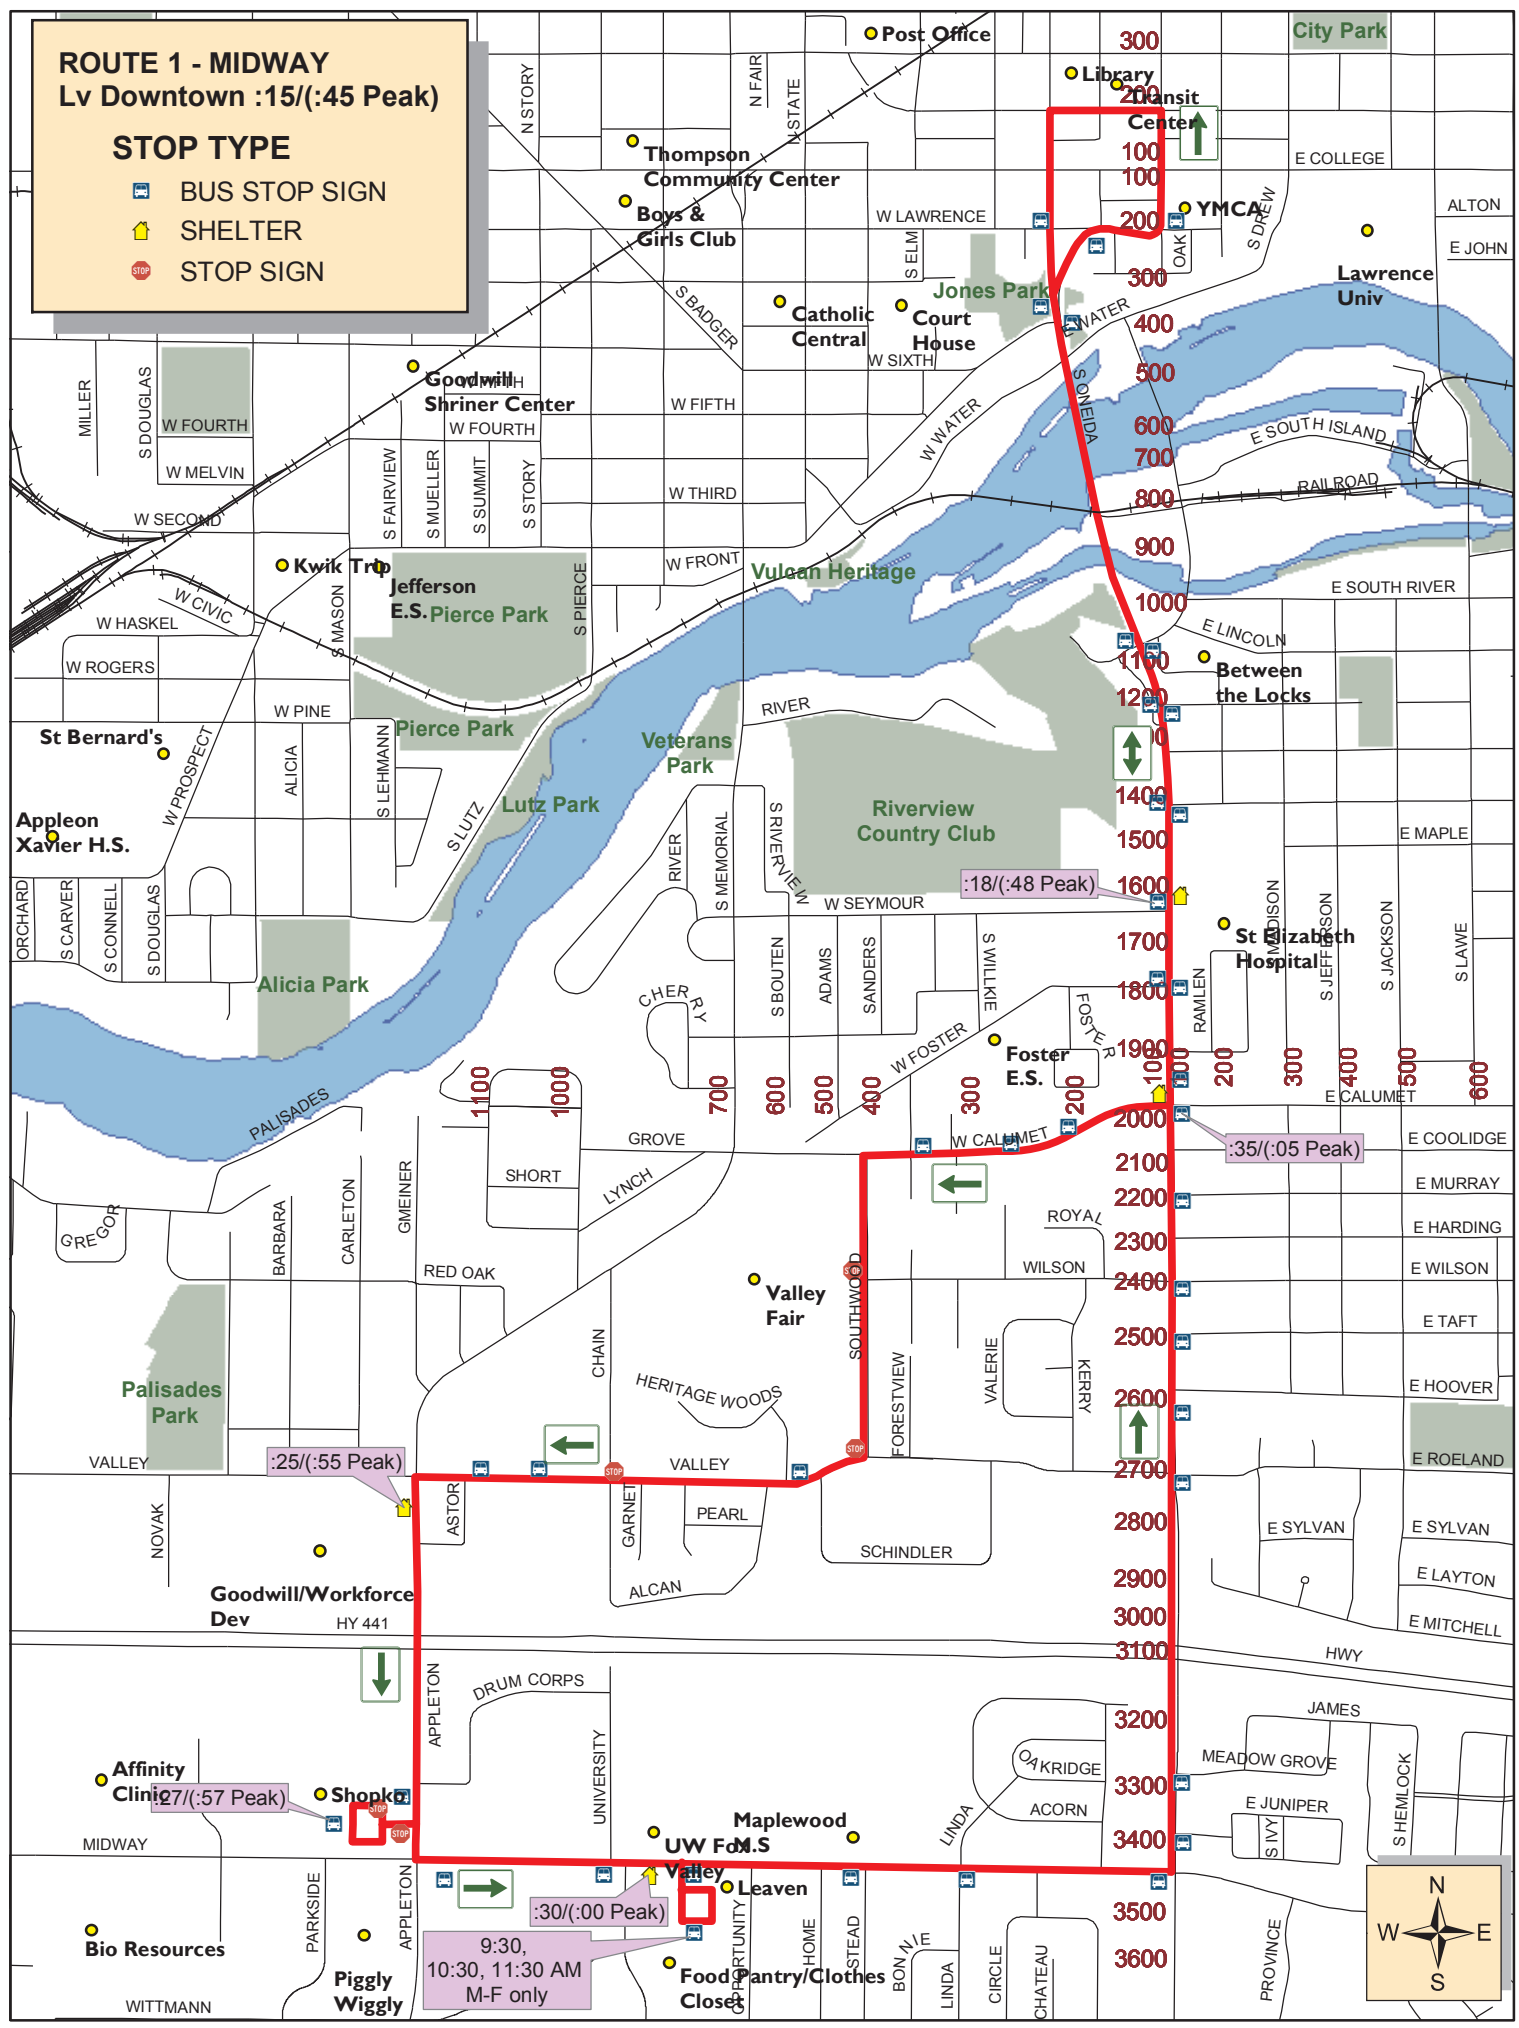

ROUTE 1 - MIDWAY
Lv Downtown :15/(:45 Peak)

STOP TYPE

-  BUS STOP SIGN
-  SHELTER
-  STOP SIGN

**Route 1 - Midway
Timetable**

Departs from downtown Appleton.

| Departs | St. Elizabeth's Hospital | Goodwill/ Workforce Dev. | ShopKo | UW Fox Valley (St. Joe's Food Pantry) | Onedia & Calumet | Arrives (Next Route 6) |
|----------|--------------------------|--------------------------|----------|---------------------------------------|------------------|------------------------|
| 6:15 * | 6:18 * | 6:25 * | 6:27 * | 6:30 * | 6:35 * | 6:40 * |
| 6:45 * | 6:48 * | 6:55 * | 6:57 * | 7:00 * | 7:05 * | 7:10 * |
| 7:15 * | 7:18 * | 7:25 * | 7:27 * | 7:30 * | 7:35 * | 7:40 * |
| 7:45 * | 7:48 * | 7:55 * | 7:57 * | 8:00 * | 8:05 * | 8:10 * |
| 8:15 | 8:18 | 8:25 | 8:27 | 8:30 | 8:35 | 8:40 |
| 9:15 | 9:18 | 9:25 | 9:27 | 9:30 | 9:35 | 9:40 |
| 10:15 | 10:18 | 10:25 | 10:27 | 10:30 | 10:35 | 10:40 |
| 11:15 | 11:18 | 11:25 | 11:27 | 11:30 | 11:35 | 11:40 |
| 12:15 PM | 12:18 PM | 12:25 PM | 12:27 PM | 12:30 PM | 12:35 | 12:40 |
| 1:15 | 1:18 | 1:25 | 1:27 | 1:30 | 1:35 | 1:40 |
| 2:15 | 2:18 | 2:25 | 2:27 | 2:30 | 2:35 | 2:40 |
| 2:45 * | 2:48 * | 2:55 * | 2:57 * | 3:00 * | 3:05 * | 3:10 * |
| 3:15 | 3:18 | 3:25 | 3:27 | 3:30 | 3:35 | 3:40 |
| 3:45 * | 3:48 * | 3:55 * | 3:57 * | 4:00 * | 4:05 * | 4:10 * |
| 4:15 | 4:18 | 4:25 | 4:27 | 4:30 | 4:35 | 4:40 |
| 4:45 * | 4:48 * | 4:55 * | 4:57 * | 5:00 * | 5:05 * | 5:10 * |
| 5:15 | 5:18 | 5:25 | 5:27 | 5:30 | 5:35 | 5:40 |
| 6:15 | 6:18 | 6:25 | 6:27 | 6:30 | 6:35 | 6:40 |
| 7:15 | 7:18 | 7:25 | 7:27 | 7:30 | 7:35 | 7:40 |
| 8:15 | 8:18 | 8:25 | 8:27 | 8:30 | 8:35 | 8:40 |
| 9:15 | 9:18 | 9:25 | 9:27 | 9:30 | 9:35 | 9:40 |

* indicates trip taken Monday through Friday only

Route 1-Midway serves the Food Pantry shelter at 9:30, 10:30 & 11:30 AM Monday thru Friday Only.
Passengers must catch the bus at the Midway Road Shelter at all other times.