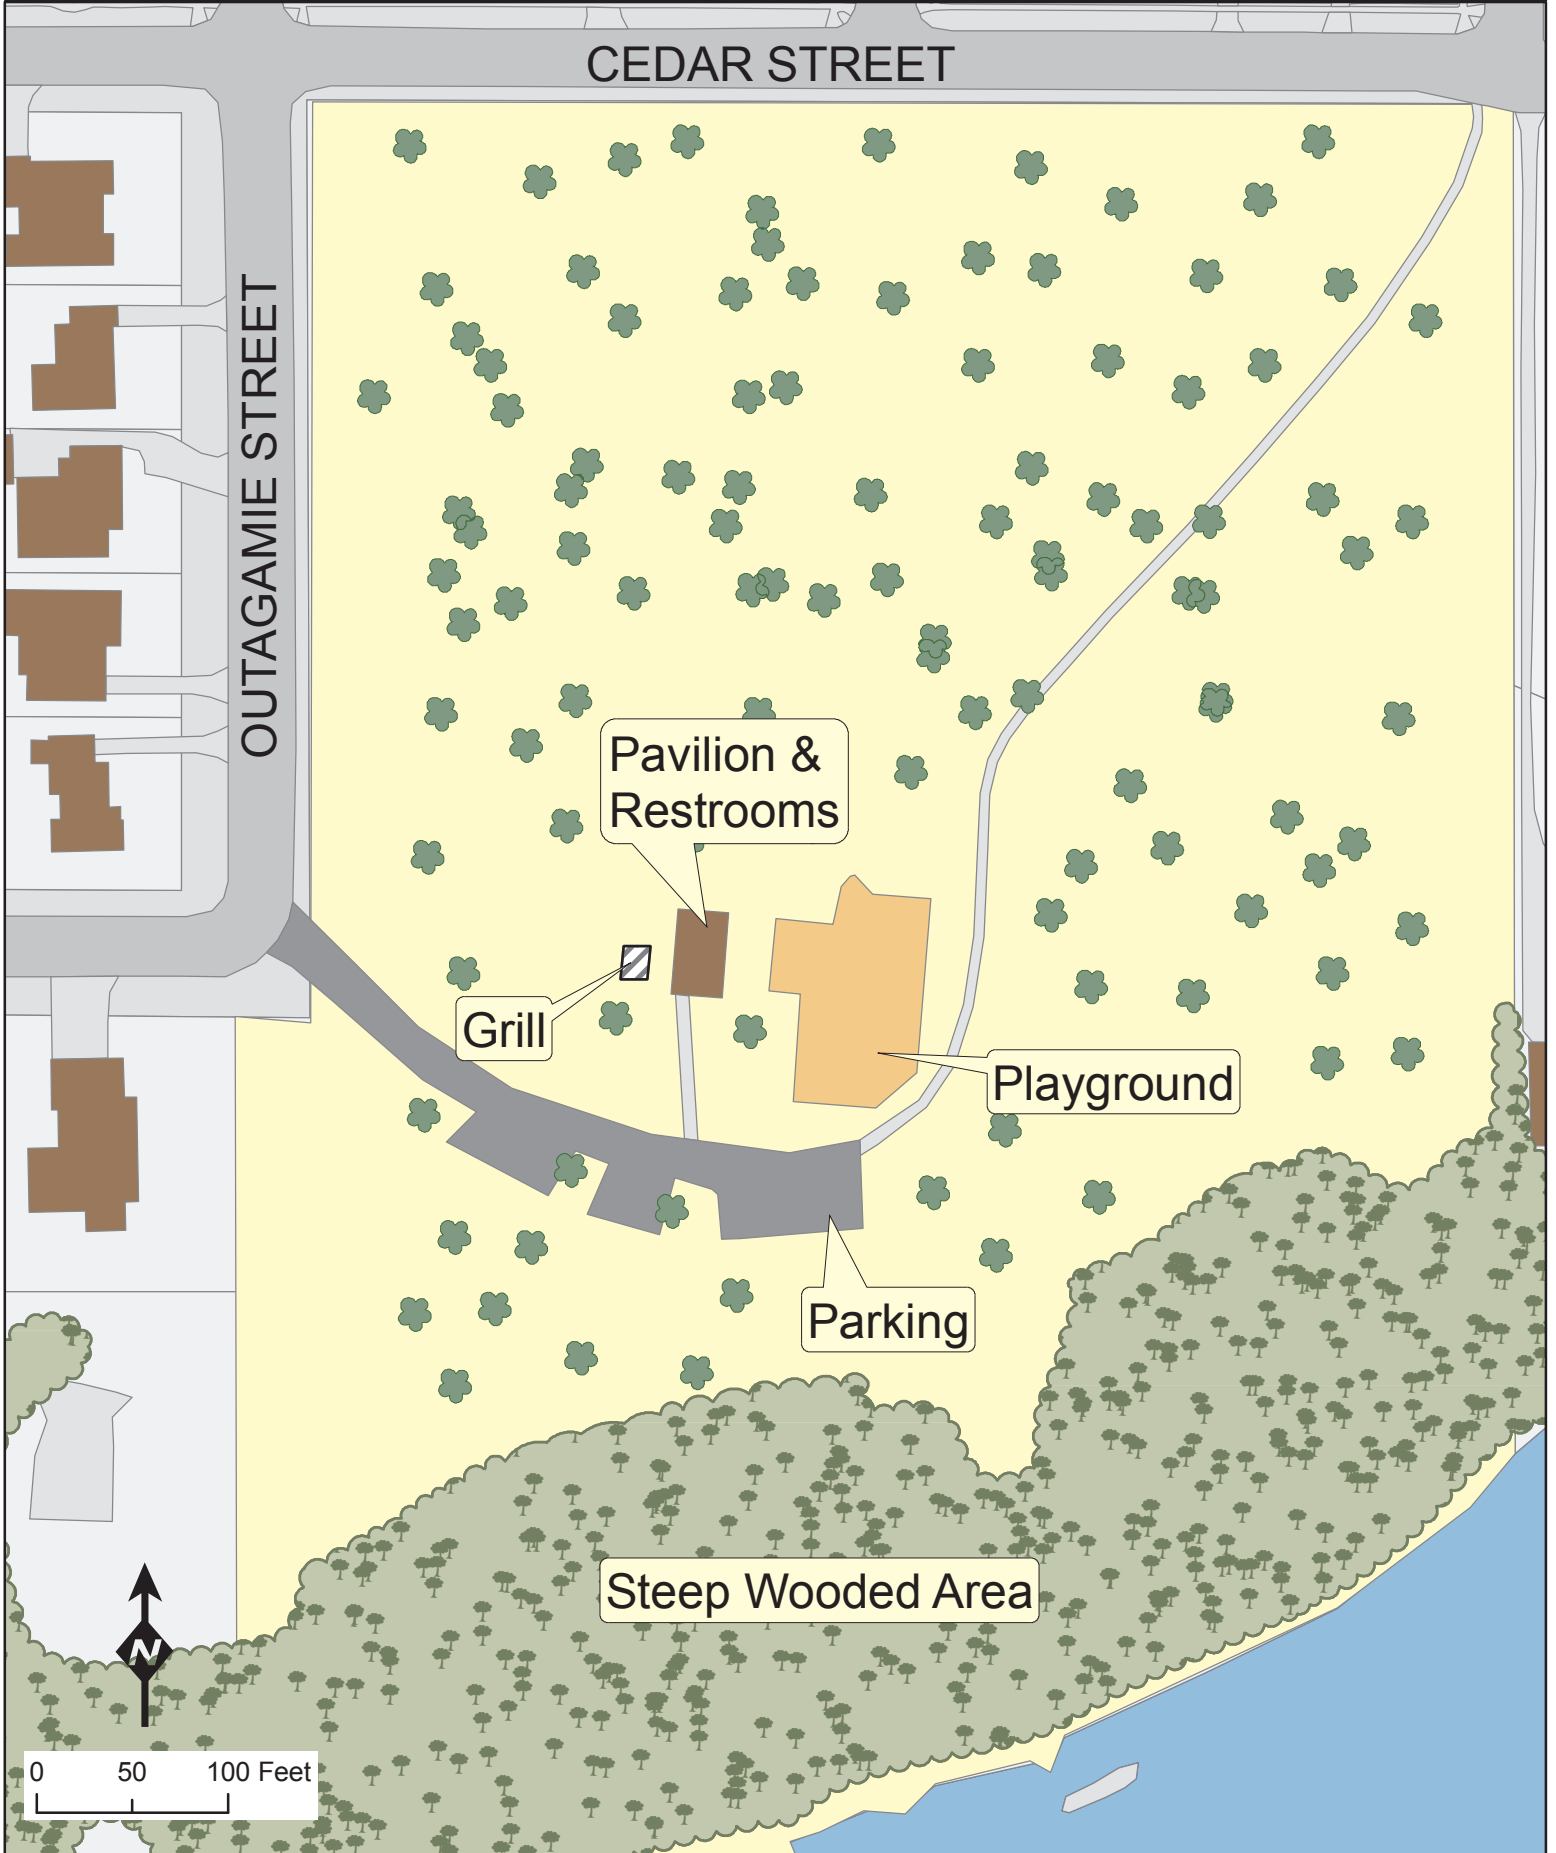

ALICIA PARK

1301 W. CEDAR STREET

OUTAGAMIE STREET

CEDAR STREET

Pavilion & Restrooms

Grill

Playground

Parking

Steep Wooded Area

0 50 100 Feet